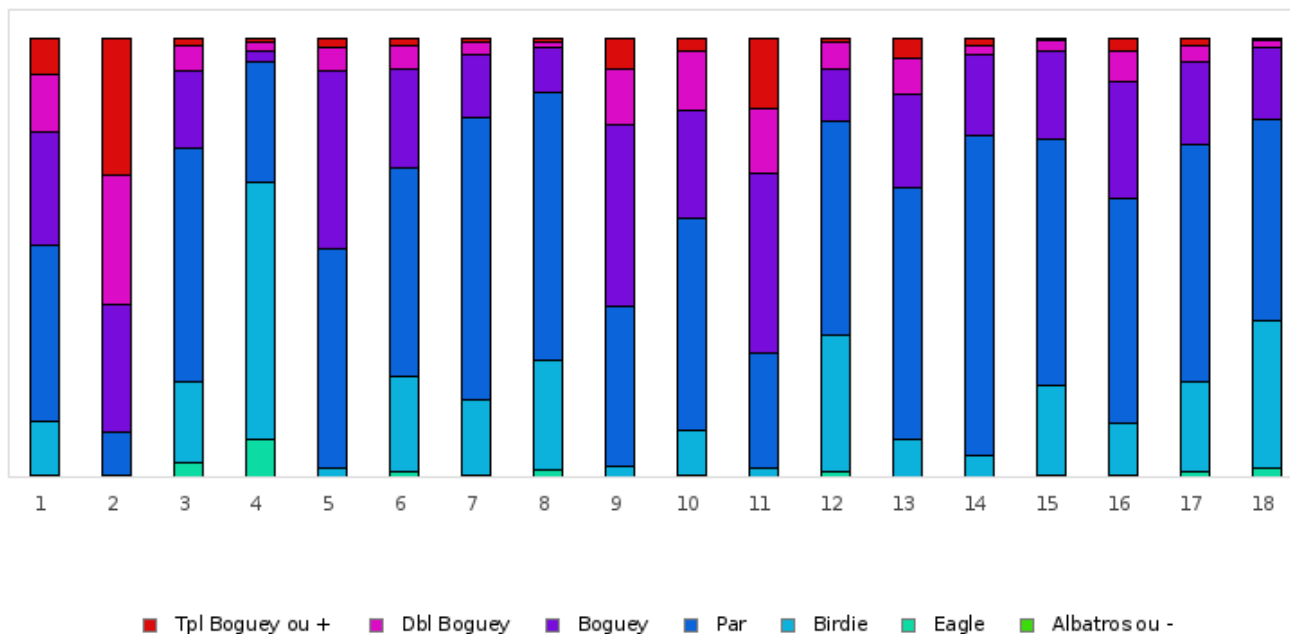

# GOLF D'ALBON

**2019 - ETAPE 23 : Golf d'Albon - ELITE 300 - Albon - 18 trous**

Répartition des scores

Trous	1	2	3	4	5	6	7	8	9	10	11	12	13	14	15	16	17	18	Total
PAR de réf.	3	4	4	5	4	4	3	4	4	3	5	4	4	3	5	4	5	4	72
Albatros ou -	0 0%	0 0%	0 0%	0 0%	0 0%	0 0%	0 0%	0 0%	0 0%	0 0%	0 0%	0 0%	0 0%	0 0%	0 0%	0 0%	0 0%	0 0%	0 0%
Eagle	1 0.5%	0 0%	6 3.2%	16 8.5%	0 0%	2 1.1%	1 0.5%	3 1.6%	0 0%	1 0.5%	0 0%	2 1.1%	0 0%	0 0%	1 0.5%	1 0.5%	2 1.1%	4 2.1%	40 1.2%
Birdie	23 12.2%	1 0.5%	35 18.6%	110 58.5%	4 2.1%	41 21.8%	32 17%	47 25%	5 2.7%	19 10.1%	4 2.1%	59 31.4%	16 8.5%	9 4.8%	38 20.2%	22 11.7%	39 20.7%	63 33.5%	567 16.8%
PAR	75 39.9%	18 9.6%	100 53.2%	52 27.7%	94 50%	89 47.3%	121 64.4%	115 61.2%	68 36.2%	91 48.4%	49 26.1%	91 48.4%	108 57.4%	137 72.9%	106 56.4%	96 51.1%	101 53.7%	86 45.7%	1597 47.2%
Boguey	49 26.1%	55 29.3%	33 17.6%	4 2.1%	76 40.4%	43 22.9%	27 14.4%	19 10.1%	78 41.5%	46 24.5%	77 41%	23 12.2%	40 21.3%	35 18.6%	37 19.7%	50 26.6%	36 19.1%	31 16.5%	759 22.4%
Dbl Boguey	24 12.8%	55 29.3%	11 5.9%	4 2.1%	10 5.3%	10 5.3%	5 2.7%	2 1.1%	24 12.8%	25 13.3%	28 14.9%	11 5.9%	15 8%	4 2.1%	5 2.7%	13 6.9%	7 3.7%	3 1.6%	256 7.6%
Tpl Boguey	16 8.5%	59 31.4%	3 1.6%	2 1.1%	4 2.1%	3 1.6%	2 1.1%	2 1.1%	13 6.9%	6 3.2%	30 16%	2 1.1%	9 4.8%	3 1.6%	1 0.5%	6 3.2%	3 1.6%	1 0.5%	165 4.9%
Min	1	3	2	3	3	2	1	2	3	1	4	2	3	2	3	2	3	2	1
Max	10	10	10	10	10	10	10	10	10	10	10	10	10	10	8	8	9	7	10
Moyenne	3.7	6.1	4.1	4.4	4.6	4.2	3.1	3.9	4.9	3.5	6.2	4	4.5	3.3	5.1	4.4	5.1	3.8	4.4

Vainqueur de l'étape	M. LASALLE Romain	2019 - ETAPE 23 : Golf d'Albon - ELITE 300	-7
Record du Parcours	M. LAUNAY Vincent	2020 - ETAPE 24 : Albon	-7