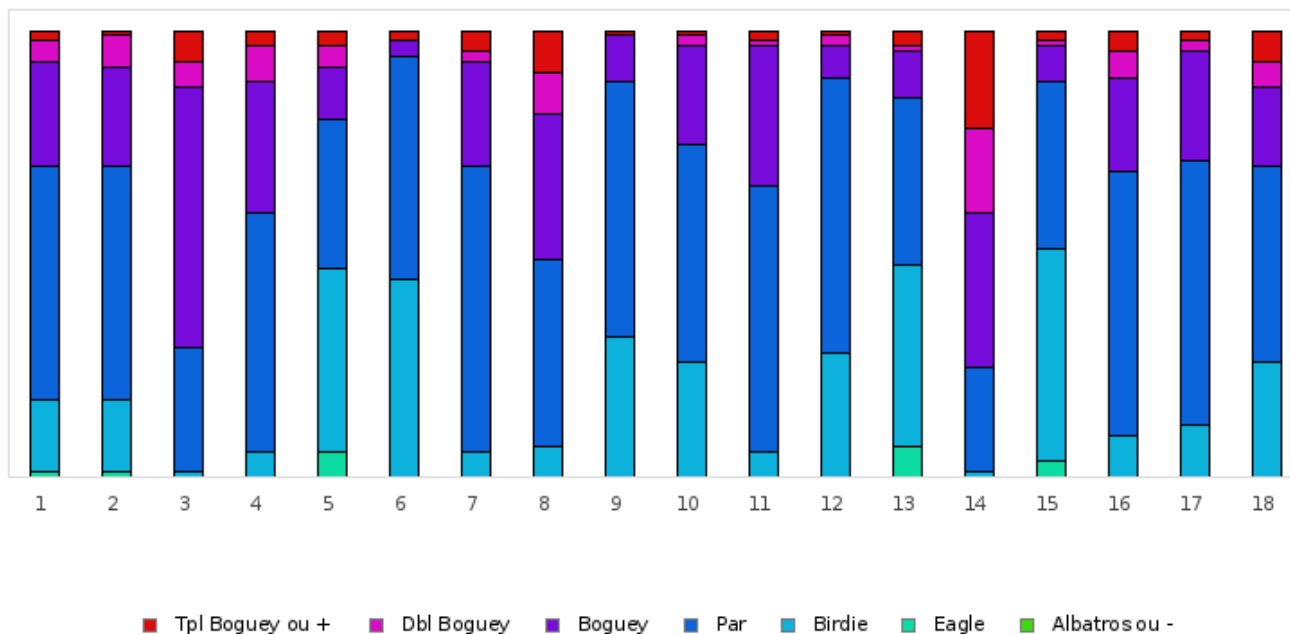

FOOTGOLF FRANCE
Association Française de FootGolf

GOLF DU CLAUX AMIC

Claux Amic - 18 trous

Répartition des scores

Trous	1	2	3	4	5	6	7	8	9	10	11	12	13	14	15	16	17	18	Total
PAR de réf.	4	5	3	4	3	4	3	5	3	4	3	3	5	4	5	3	4	5	70
Albatros ou -	0 0%	0 0%	0 0%	0 0%	0 0%	0 0%	0 0%	0 0%	0 0%	0 0%	0 0%	0 0%	0 0%	0 0%	0 0%	0 0%	0 0%	0 0%	0 0%
Eagle	1 1.2%	1 1.2%	0 0%	0 0%	5 5.8%	0 0%	0 0%	0 0%	0 0%	0 0%	0 0%	0 0%	6 7%	0 0%	3 3.5%	0 0%	0 0%	0 0%	16 1%
Birdie	14 16.3%	14 16.3%	1 1.2%	5 5.8%	35 40.7%	38 44.2%	5 5.8%	6 7%	27 31.4%	22 25.6%	5 5.8%	24 27.9%	35 40.7%	1 1.2%	41 47.7%	8 9.3%	10 11.6%	22 25.6%	313 20.2%
PAR	45 52.3%	45 52.3%	24 27.9%	46 53.5%	29 33.7%	43 50%	55 64%	36 41.9%	49 57%	42 48.8%	51 59.3%	53 61.6%	32 37.2%	20 23.3%	32 37.2%	51 59.3%	51 59.3%	38 44.2%	742 47.9%
Boguey	20 23.3%	19 22.1%	50 58.1%	25 29.1%	10 11.6%	3 3.5%	20 23.3%	28 32.6%	9 10.5%	19 22.1%	27 31.4%	6 7%	9 10.5%	30 34.9%	7 8.1%	18 20.9%	21 24.4%	15 17.4%	336 21.7%
Dbl Boguey	4 4.7%	6 7%	5 5.8%	7 8.1%	4 4.7%	0 0%	2 2.3%	8 9.3%	0 0%	2 2.3%	1 1.2%	2 2.3%	1 1.2%	16 18.6%	1 1.2%	5 5.8%	2 2.3%	5 5.8%	71 4.6%
Tpl Boguey	2 2.3%	1 1.2%	6 7%	3 3.5%	3 3.5%	2 2.3%	4 4.7%	8 9.3%	1 1.2%	1 1.2%	2 2.3%	1 1.2%	3 3.5%	19 22.1%	2 2.3%	4 4.7%	2 2.3%	6 7%	70 4.5%
Min	2	3	2	3	1	3	2	4	2	3	2	2	3	3	3	2	3	4	1
Max	7	9	7	10	10	10	10	10	10	10	10	10	10	10	10	10	10	10	10
Moyenne	4.2	5.2	3.9	4.5	2.9	3.7	3.4	5.7	2.9	4.1	3.4	2.9	4.7	5.7	4.7	3.5	4.3	5.3	4.2

Record du Parcours

M. HELBOIS Fabien

2020 - Etape 3 : Claux Amic

-7