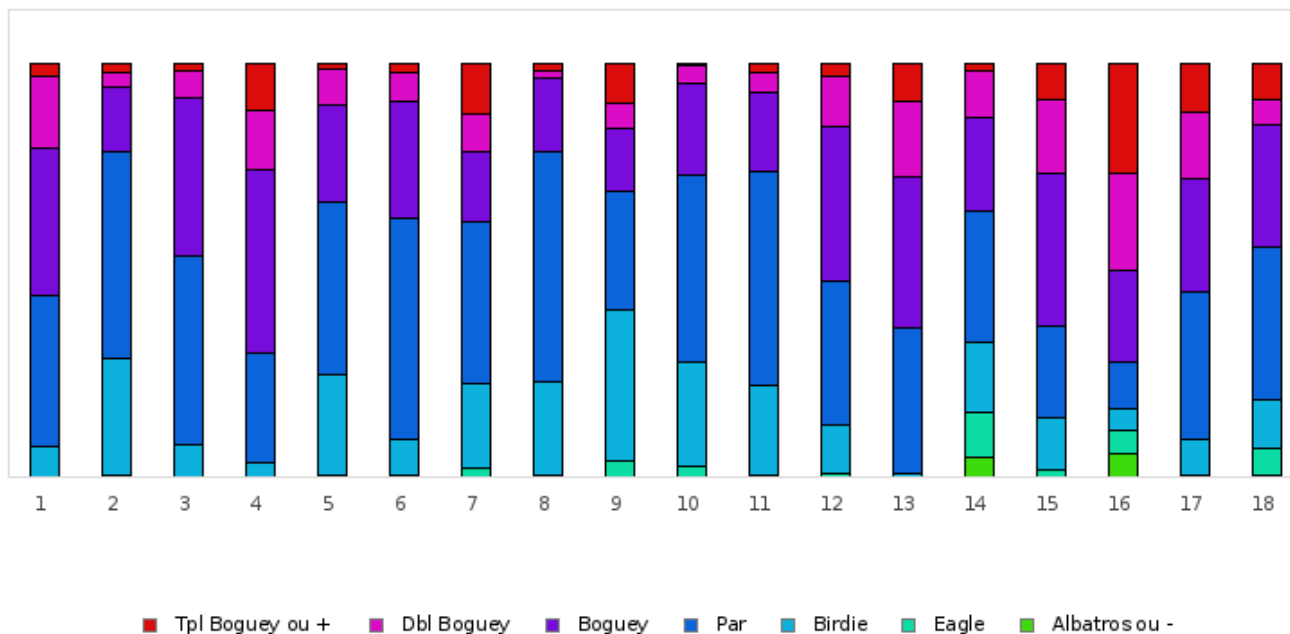

FOOTGOLF FRANCE
Association Française de FootGolf

GOLF NORMANDIE COTE D'ALBATRE

Albatre 18 trous

Répartition des scores

Trous	1	2	3	4	5	6	7	8	9	10	11	12	13	14	15	16	17	18	Total
PAR de réf.	4	4	3	4	3	3	3	4	4	5	4	4	3	5	4	5	4	5	71
Albatros ou -	0 0%	0 0%	0 0%	0 0%	0 0%	0 0%	0 0%	0 0%	0 0%	0 0%	0 0%	0 0%	0 0%	17 4.8%	0 0%	20 5.6%	0 0%	1 0.3%	38 0.6%
Eagle	0 0%	1 0.3%	0 0%	0 0%	1 0.3%	2 0.6%	8 2.3%	2 0.6%	14 4%	9 2.5%	2 0.6%	3 0.8%	0 0%	38 10.7%	6 1.7%	20 5.6%	1 0.3%	23 6.5%	130 2%
Birdie	26 7.3%	100 28.2%	27 7.6%	13 3.7%	87 24.6%	31 8.8%	72 20.3%	80 22.6%	129 36.4%	90 25.4%	77 21.8%	42 11.9%	3 0.8%	60 16.9%	45 12.7%	19 5.4%	32 9%	42 11.9%	975 15.3%
PAR	129 36.4%	177 50%	162 45.8%	93 26.3%	148 41.8%	189 53.4%	139 39.3%	196 55.4%	101 28.5%	160 45.2%	182 51.4%	123 34.7%	125 35.3%	113 31.9%	79 22.3%	39 11%	126 35.6%	131 37%	2412 37.9%
Boguey	127 35.9%	56 15.8%	136 38.4%	157 44.4%	83 23.4%	99 28%	59 16.7%	64 18.1%	54 15.3%	78 22%	68 19.2%	132 37.3%	129 36.4%	80 22.6%	130 36.7%	79 22.3%	96 27.1%	104 29.4%	1731 27.2%
Dbl Boguey	61 17.2%	12 3.4%	23 6.5%	51 14.4%	31 8.8%	25 7.1%	33 9.3%	6 1.7%	22 6.2%	15 4.2%	17 4.8%	43 12.1%	65 18.4%	40 11.3%	63 17.8%	83 23.4%	58 16.4%	22 6.2%	670 10.5%
Tpl Boguey	11 3.1%	8 2.3%	6 1.7%	40 11.3%	4 1.1%	8 2.3%	43 12.1%	6 1.7%	34 9.6%	2 0.6%	8 2.3%	11 3.1%	32 9%	6 1.7%	31 8.8%	94 26.6%	41 11.6%	31 8.8%	416 6.5%
Min	3	2	2	3	1	1	1	2	2	3	2	2	2	1	2	1	2	2	1
Max	8	7	7	10	7	7	10	8	10	9	7	8	10	9	10	10	10	10	10
Moyenne	4.7	4	3.5	5.1	3.2	3.4	3.6	4	4.3	5	4.1	4.6	4.1	5	4.9	6.3	4.9	5.5	4.5

Record du Parcours

M. HEDIN Frederic

2020 - Etape 2 : Golf de la Côte d'Albatre

-14