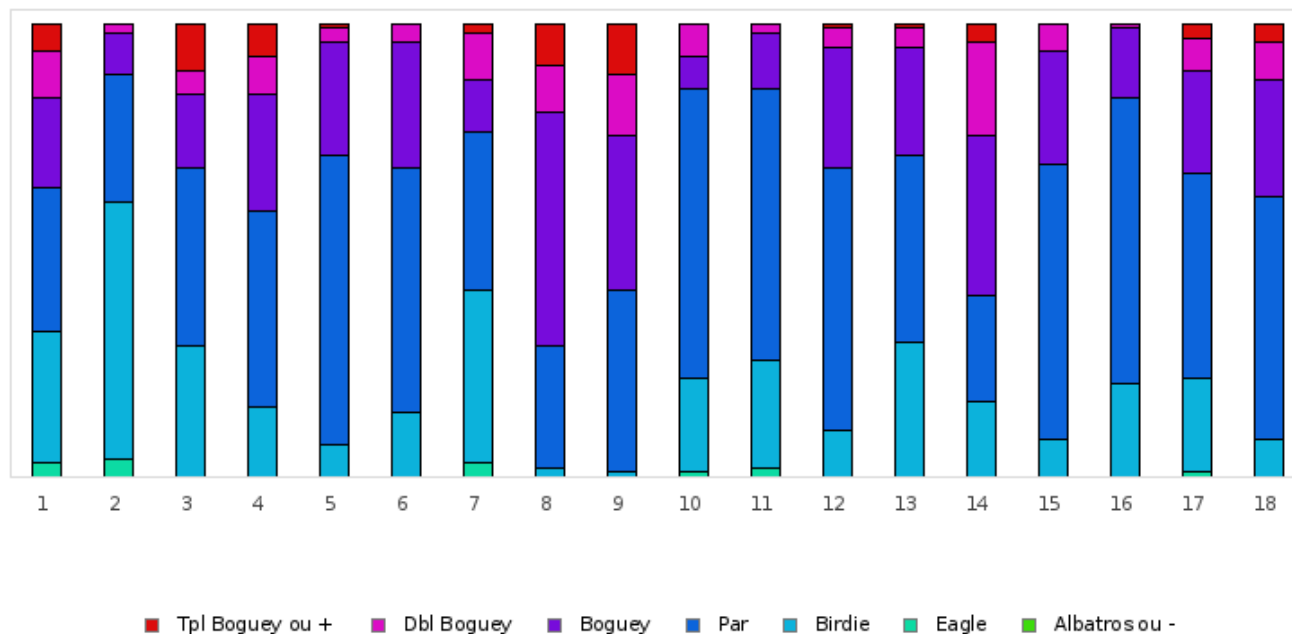

# GOLF DE L'AILETTE

FOOTGOLF FRANCE  
Association Française de FootGolf

## 2017 - Etape 10 : Ailette - Ailette - 18 trous

Répartition des scores

Trous	1	2	3	4	5	6	7	8	9	10	11	12	13	14	15	16	17	18	Total
PAR de réf.	5	3	4	3	3	3	4	3	3	4	3	3	4	3	3	4	4	3	62
Albatros ou -	0 0%	0 0%	0 0%	0 0%	0 0%	0 0%	0 0%	0 0%	0 0%	0 0%	0 0%	0 0%	0 0%	0 0%	0 0%	0 0%	0 0%	0 0%	0 0%
Eagle	3 3.1%	4 4.1%	0 0%	0 0%	0 0%	0 0%	3 3.1%	0 0%	0 0%	1 1%	2 2.1%	0 0%	0 0%	0 0%	0 0%	0 0%	1 1%	0 0%	14 0.8%
Birdie	28 28.9%	55 56.7%	28 28.9%	15 15.5%	7 7.2%	14 14.4%	37 38.1%	2 2.1%	1 1%	20 20.6%	23 23.7%	10 10.3%	29 29.9%	16 16.5%	8 8.2%	20 20.6%	20 20.6%	8 8.2%	341 19.5%
PAR	31 32%	27 27.8%	38 39.2%	42 43.3%	62 63.9%	52 53.6%	34 35.1%	26 26.8%	39 40.2%	62 63.9%	58 59.8%	56 57.7%	40 41.2%	23 23.7%	59 60.8%	61 62.9%	44 45.4%	52 53.6%	806 46.2%
Boguey	19 19.6%	9 9.3%	16 16.5%	25 25.8%	24 24.7%	27 27.8%	11 11.3%	50 51.5%	33 34%	7 7.2%	12 12.4%	26 26.8%	23 23.7%	34 35.1%	24 24.7%	15 15.5%	22 22.7%	25 25.8%	402 23%
Dbl Boguey	10 10.3%	2 2.1%	5 5.2%	8 8.2%	3 3.1%	4 4.1%	10 10.3%	10 10.3%	13 13.4%	7 7.2%	2 2.1%	4 4.1%	4 4.1%	20 20.6%	6 6.2%	1 1%	7 7.2%	8 8.2%	124 7.1%
Tpl Boguey	6 6.2%	0 0%	10 10.3%	7 7.2%	1 1%	0 0%	2 2.1%	9 9.3%	11 11.3%	0 0%	0 0%	1 1%	1 1%	4 4.1%	0 0%	0 0%	3 3.1%	4 4.1%	59 3.4%
Min	3	1	3	2	2	2	2	2	2	2	1	2	3	2	2	3	2	2	1
Max	10	5	10	7	6	5	7	9	8	6	5	6	7	7	5	6	7	7	10
Moyenne	5.3	2.5	4.4	3.5	3.3	3.2	3.9	4.1	4	4	2.9	3.3	4.1	3.7	3.3	4	4.2	3.5	3.7