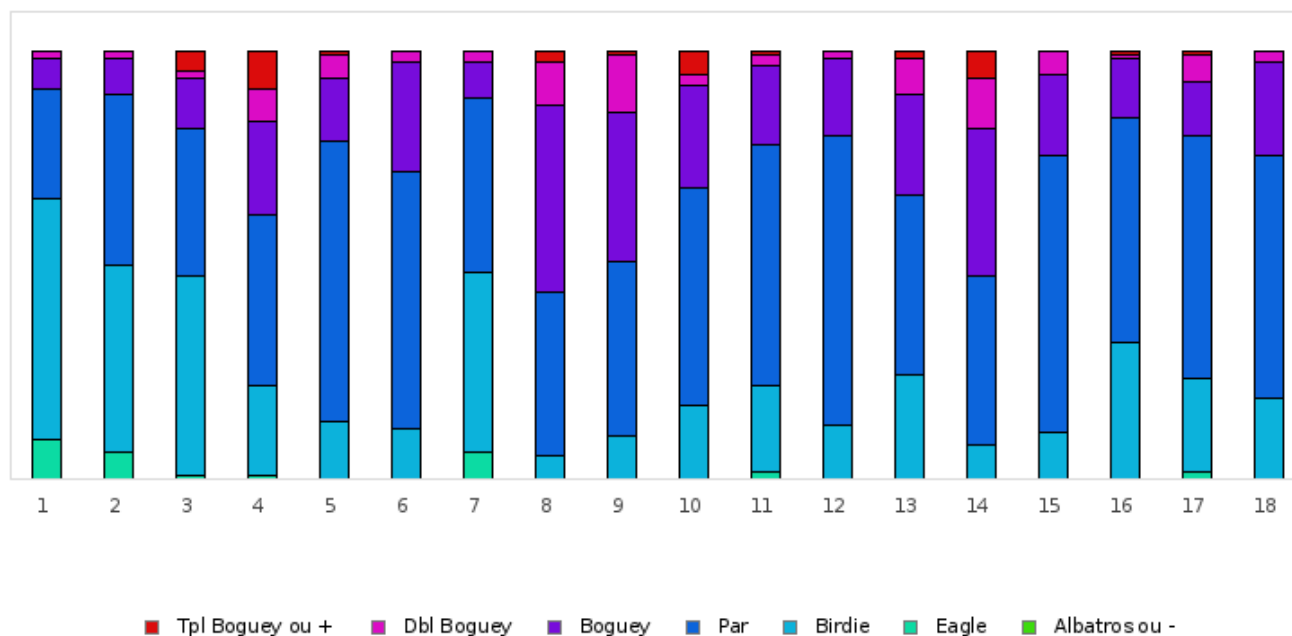

FOOTGOLF FRANCE
Association Française de FootGolf

GOLF DE L'AILETTE

2019 - ETAPE 13 : Golf de l'Ailette - AFGG150 - Ailette - 18 trous

Répartition des scores

Trous	1	2	3	4	5	6	7	8	9	10	11	12	13	14	15	16	17	18	Total
PAR de réf.	5	3	4	3	3	3	4	3	3	4	3	3	4	3	3	4	4	3	62
Albatros ou -	0 0%	0 0%	0 0%	0 0%	0 0%	0 0%	0 0%	0 0%	0 0%	0 0%	0 0%	0 0%	0 0%	0 0%	0 0%	0 0%	0 0%	0 0%	0 0%
Eagle	10 9.1%	7 6.4%	1 0.9%	1 0.9%	0 0%	0 0%	7 6.4%	0 0%	0 0%	0 0%	2 1.8%	0 0%	0 0%	0 0%	0 0%	0 0%	2 1.8%	0 0%	30 1.5%
Birdie	62 56.4%	48 43.6%	51 46.4%	23 20.9%	15 13.6%	13 11.8%	46 41.8%	6 5.5%	11 10%	19 17.3%	22 20%	14 12.7%	27 24.5%	9 8.2%	12 10.9%	35 31.8%	24 21.8%	21 19.1%	458 23.1%
PAR	28 25.5%	44 40%	38 34.5%	44 40%	72 65.5%	66 60%	45 40.9%	42 38.2%	45 40.9%	56 50.9%	62 56.4%	74 67.3%	46 41.8%	43 39.1%	71 64.5%	58 52.7%	62 56.4%	62 56.4%	958 48.4%
Boguey	8 7.3%	9 8.2%	13 11.8%	24 21.8%	16 14.5%	28 25.5%	9 8.2%	48 43.6%	38 34.5%	26 23.6%	20 18.2%	20 18.2%	26 23.6%	38 34.5%	21 19.1%	15 13.6%	14 12.7%	24 21.8%	397 20.1%
Dbl Boguey	2 1.8%	2 1.8%	2 1.8%	8 7.3%	6 5.5%	3 2.7%	3 2.7%	11 10%	15 13.6%	3 2.7%	3 2.7%	2 1.8%	9 8.2%	13 11.8%	6 5.5%	1 0.9%	7 6.4%	3 2.7%	99 5%
Tpl Boguey	0 0%	0 0%	5 4.5%	10 9.1%	1 0.9%	0 0%	0 0%	3 2.7%	1 0.9%	6 5.5%	1 0.9%	0 0%	2 1.8%	7 6.4%	0 0%	1 0.9%	1 0.9%	0 0%	38 1.9%
Min	3	1	2	1	2	2	2	2	2	3	1	2	3	2	2	3	2	2	1
Max	7	5	9	10	6	5	6	7	6	8	6	5	8	7	5	7	8	5	10
Moyenne	4.4	2.6	3.8	3.6	3.1	3.2	3.6	3.7	3.5	4.3	3	3.1	4.2	3.7	3.2	3.9	4	3.1	3.6

Vainqueur de l'étape	M. GUYOT Thomas	2019 - ETAPE 13 : Golf de l'Ailette - AFGG150	-10
Record du Parcours	M. LEGUAY Matthieu	2021 - ÉTAPE 2 : Golf de l'Ailette (CLFGT)	-47