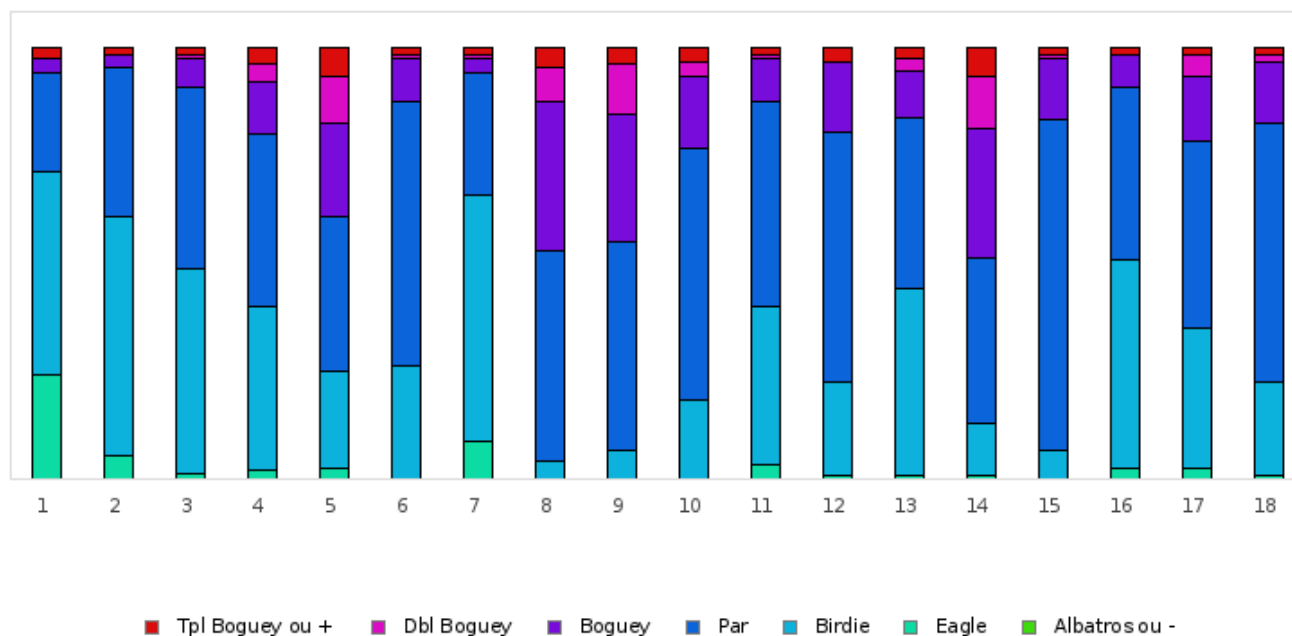

# GOLF DE L'AILETTE

FOOTGOLF FRANCE  
Association Française de FootGolf

## 2020 - ETAPE 3 : Ailette - Ailette - 18 trous

Répartition des scores

Trous	1	2	3	4	5	6	7	8	9	10	11	12	13	14	15	16	17	18	Total
PAR de réf.	5	3	4	3	3	3	4	3	3	4	3	3	4	3	3	4	4	3	62
Albatros ou -	0 0%	0 0%	0 0%	0 0%	0 0%	0 0%	0 0%	0 0%	0 0%	0 0%	0 0%	0 0%	0 0%	0 0%	0 0%	0 0%	0 0%	0 0%	0 0%
Eagle	36 24.3%	8 5.4%	2 1.4%	3 2%	4 2.7%	0 0%	13 8.8%	0 0%	0 0%	0 0%	5 3.4%	1 0.7%	1 0.7%	1 0.7%	0 0%	4 2.7%	4 2.7%	1 0.7%	83 3.1%
Birdie	69 46.6%	82 55.4%	70 47.3%	56 37.8%	33 22.3%	39 26.4%	84 56.8%	6 4.1%	10 6.8%	27 18.2%	54 36.5%	32 21.6%	64 43.2%	18 12.2%	10 6.8%	71 48%	48 32.4%	32 21.6%	805 30.2%
PAR	34 23%	51 34.5%	62 41.9%	59 39.9%	53 35.8%	90 60.8%	42 28.4%	72 48.6%	71 48%	86 58.1%	70 47.3%	86 58.1%	59 39.9%	57 38.5%	113 76.4%	59 39.9%	64 43.2%	89 60.1%	1217 45.7%
Boguey	5 3.4%	4 2.7%	10 6.8%	18 12.2%	32 21.6%	15 10.1%	5 3.4%	51 34.5%	44 29.7%	25 16.9%	15 10.1%	24 16.2%	16 10.8%	44 29.7%	21 14.2%	11 7.4%	22 14.9%	21 14.2%	383 14.4%
Dbl Boguey	0 0%	0 0%	1 0.7%	6 4.1%	16 10.8%	1 0.7%	1 0.7%	12 8.1%	17 11.5%	5 3.4%	1 0.7%	0 0%	4 2.7%	18 12.2%	1 0.7%	0 0%	7 4.7%	2 1.4%	92 3.5%
Tpl Boguey	4 2.7%	3 2%	3 2%	6 4.1%	10 6.8%	3 2%	3 2%	7 4.7%	6 4.1%	5 3.4%	3 2%	5 3.4%	4 2.7%	10 6.8%	3 2%	3 2%	3 2%	3 2%	84 3.2%
Min	3	1	2	1	1	2	2	2	2	3	1	1	2	1	2	2	2	1	1
Max	10	10	10	10	10	10	10	10	10	10	10	10	10	10	10	10	10	10	10
Moyenne	4.2	2.5	3.7	3	3.5	3	3.4	3.7	3.7	4.2	2.8	3.1	3.9	3.7	3.2	3.7	4	3.1	3.5

Vainqueur de l'étape	M. BALESTRA Antonio	2020 - ETAPE 3 : Ailette	-12
Record du Parcours	M. LEGUAY Matthieu	2021 - ÉTAPE 2 : Golf de l'Ailette (CLFGT)	-47