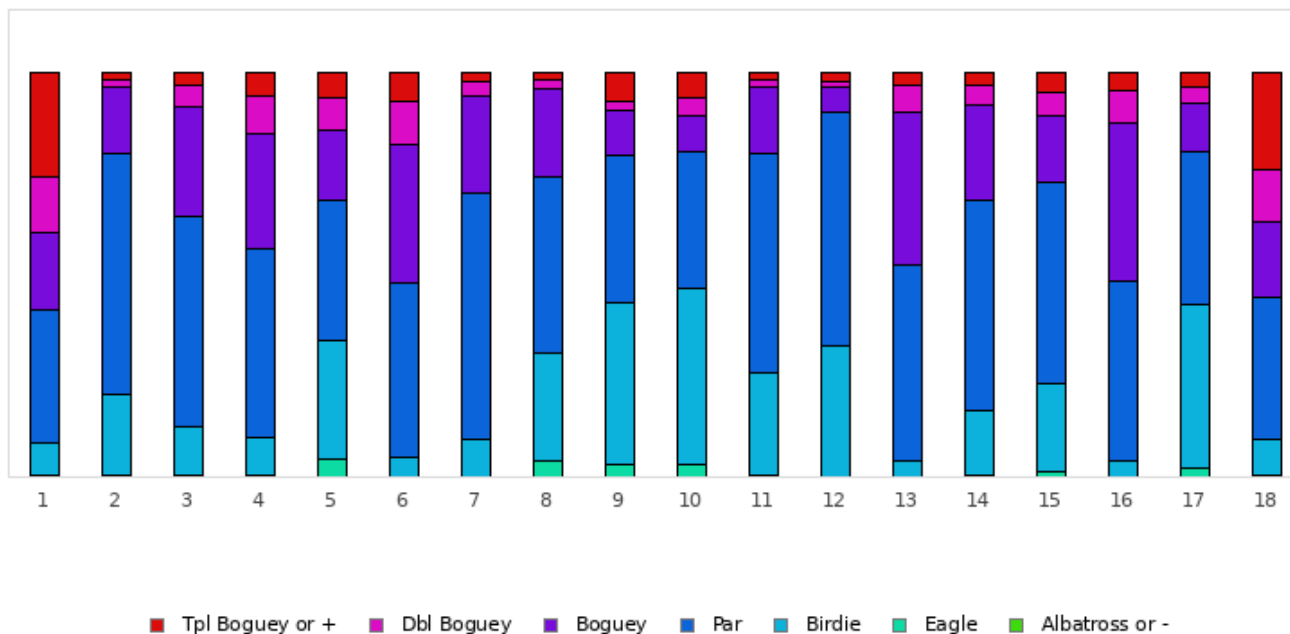

FOOTGOLF FRANCE
Association Française de FootGolf

UGOLF REIMS BEZANNES

Bezannes - 18 trous

Distribution of scores

Holes	1	2	3	4	5	6	7	8	9	10	11	12	13	14	15	16	17	18	Total
PAR of ref.	4	3	4	3	5	3	3	3	4	4	4	3	3	3	4	3	5	3	64
Albatross or -	0 0%	0 0%	0 0%	0 0%	0 0%	0 0%	0 0%	0 0%	0 0%	2 0.2%	0 0%	0 0%	0 0%	0 0%	0 0%	0 0%	0 0%	0 0%	2 0%
Eagle	6 0.5%	4 0.3%	3 0.2%	3 0.2%	54 4.4%	0 0%	0 0%	51 4.2%	36 3%	38 3.1%	6 0.5%	2 0.2%	2 0.2%	3 0.2%	15 1.2%	0 0%	29 2.4%	3 0.2%	255 1.2%
Birdie	96 7.9%	245 20.2%	146 12%	113 9.3%	355 29.2%	58 4.8%	115 9.5%	319 26.3%	489 40.3%	526 43.3%	304 25%	391 32.2%	48 4%	195 16.1%	264 21.7%	46 3.8%	486 40%	111 9.1%	4307 19.7%
PAR	398 32.8%	719 59.2%	633 52.1%	569 46.9%	422 34.8%	522 43%	736 60.6%	531 43.7%	439 36.2%	408 33.6%	661 54.4%	700 57.7%	586 48.3%	633 52.1%	604 49.8%	539 44.4%	458 37.7%	425 35%	9983 45.7%
Boguey	231 19%	198 16.3%	329 27.1%	345 28.4%	210 17.3%	418 34.4%	289 23.8%	264 21.7%	132 10.9%	106 8.7%	197 16.2%	73 6%	457 37.6%	284 23.4%	198 16.3%	478 39.4%	149 12.3%	223 18.4%	4581 21%
Dbl Boguey	166 13.7%	23 1.9%	62 5.1%	112 9.2%	94 7.7%	128 10.5%	42 3.5%	26 2.1%	29 2.4%	54 4.4%	22 1.8%	16 1.3%	82 6.8%	59 4.9%	70 5.8%	95 7.8%	49 4%	161 13.3%	1290 5.9%
Tpl Boguey	316 26.1%	25 2.1%	41 3.4%	72 5.9%	79 6.5%	88 7.2%	32 2.6%	23 1.9%	89 7.3%	80 6.6%	24 2%	32 2.6%	39 3.2%	40 3.3%	63 5.2%	56 4.6%	43 3.5%	291 24%	1433 6.6%
Min	2	1	2	1	3	2	2	1	2	1	2	1	1	1	2	2	3	1	1
Max	10	10	10	10	10	10	10	10	10	10	10	10	10	10	10	10	10	10	10
Average	5.5	3.1	4.4	3.7	5.2	3.8	3.4	3	4	4	4	2.9	3.6	3.3	4.3	3.7	4.9	4.4	4

Course Record

M. HEDIN Frederic

2020 - ETAPE 28 : Reims

-64