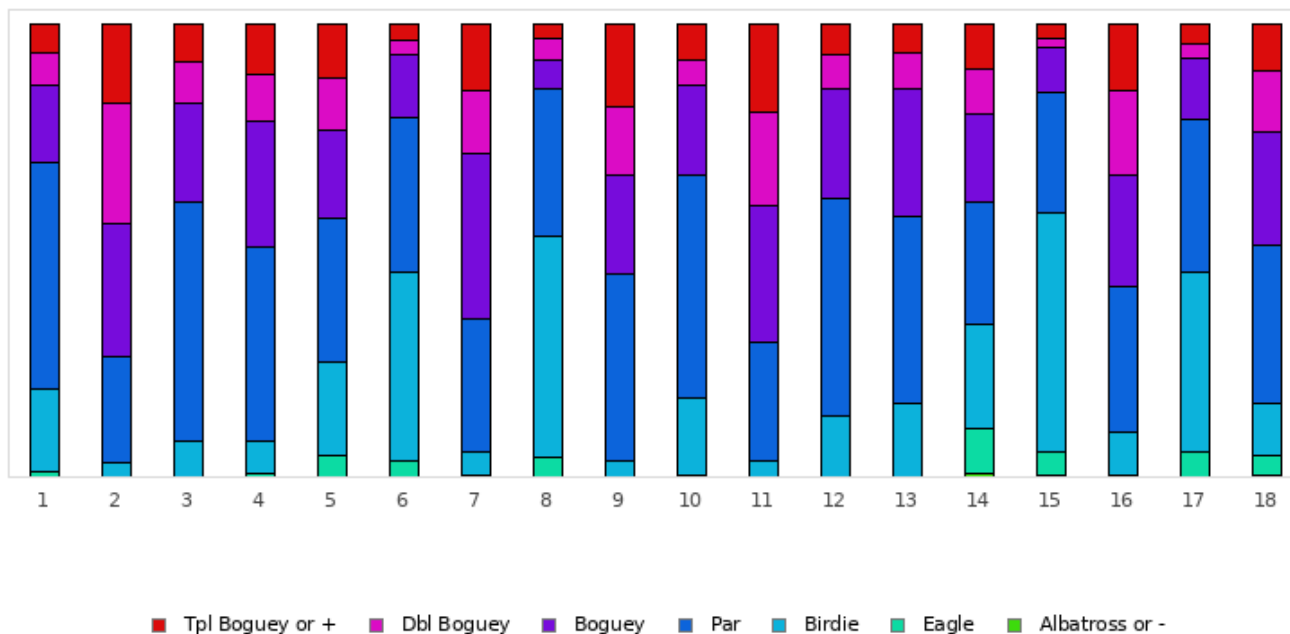

GOLF DE LA FORGE

FOOTGOLF FRANCE
Association Française de FootGolf

La Forge - 2x9 trous

Distribution of scores

| Holes | 1 | 2 | 3 | 4 | 5 | 6 | 7 | 8 | 9 | 10 | 11 | 12 | 13 | 14 | 15 | 16 | 17 | 18 | Total |
|----------------|-------------|-------------|--------------|-------------|-------------|--------------|-------------|--------------|--------------|--------------|-------------|--------------|--------------|-------------|--------------|-------------|-------------|-------------|---------------|
| PAR of ref. | 3 | 3 | 3 | 5 | 5 | 4 | 4 | 4 | 5 | 3 | 3 | 3 | 5 | 5 | 4 | 4 | 4 | 5 | 72 |
| Albatross or - | 0 0% | 0 0% | 0 0% | 0 0% | 0 0% | 0 0% | 0 0% | 0 0% | 0 0% | 0 0% | 0 0% | 0 0% | 0 0% | 2 0.8% | 1 0.4% | 0 0% | 0 0% | 1 0.4% | 4 0.1% |
| Eagle | 3 1.2% | 0 0% | 0 0% | 2 0.8% | 12 5% | 9 3.7% | 1 0.4% | 11 4.5% | 0 0% | 1 0.4% | 0 0% | 0 0% | 0 0% | 24 9.9% | 12 5% | 1 0.4% | 13 5.4% | 11 4.5% | 100 2.3% |
| Birdie | 44 18.2% | 8 3.3% | 19 7.9% | 17 7% | 50 20.7% | 101 41.7% | 12 5% | 118 48.8% | 9 3.7% | 41 16.9% | 9 3.7% | 33 13.6% | 39 16.1% | 56 23.1% | 128 52.9% | 23 9.5% | 97 40.1% | 27 11.2% | 831 19.1% |
| PAR | 121 50% | 56 23.1% | 128 52.9% | 104 43% | 76 31.4% | 82 33.9% | 72 29.8% | 79 32.6% | 100 41.3% | 120 49.6% | 63 26% | 116 47.9% | 100 41.3% | 65 26.9% | 65 26.9% | 78 32.2% | 81 33.5% | 85 35.1% | 1591 36.5% |
| Bogues | 42 17.4% | 72 29.8% | 53 21.9% | 67 27.7% | 48 19.8% | 34 14% | 88 36.4% | 15 6.2% | 53 21.9% | 48 19.8% | 73 30.2% | 59 24.4% | 69 28.5% | 47 19.4% | 24 9.9% | 60 24.8% | 33 13.6% | 61 25.2% | 946 21.7% |
| Dbl Bogues | 17 7% | 64 26.4% | 22 9.1% | 25 10.3% | 27 11.2% | 8 3.3% | 34 14% | 12 5% | 36 14.9% | 13 5.4% | 50 20.7% | 18 7.4% | 19 7.9% | 24 9.9% | 5 2.1% | 45 18.6% | 8 3.3% | 32 13.2% | 459 10.5% |
| Tpl Bogues | 15 6.2% | 42 17.4% | 20 8.3% | 27 11.2% | 29 12% | 8 3.3% | 35 14.5% | 7 2.9% | 44 18.2% | 19 7.9% | 47 19.4% | 16 6.6% | 15 6.2% | 24 9.9% | 7 2.9% | 35 14.5% | 10 4.1% | 25 10.3% | 425 9.8% |
| Min | 1 | 2 | 2 | 3 | 3 | 2 | 2 | 2 | 4 | 1 | 2 | 2 | 4 | 2 | 1 | 2 | 2 | 2 | 1 |
| Max | 10 | 10 | 10 | 10 | 10 | 10 | 10 | 10 | 10 | 10 | 10 | 10 | 10 | 10 | 10 | 10 | 10 | 10 | 10 |
| Average | 3.4 | 4.5 | 3.7 | 5.8 | 5.6 | 3.9 | 5.2 | 3.7 | 6.2 | 3.5 | 4.5 | 3.5 | 5.5 | 5.3 | 3.7 | 5.1 | 3.9 | 5.7 | 4.6 |