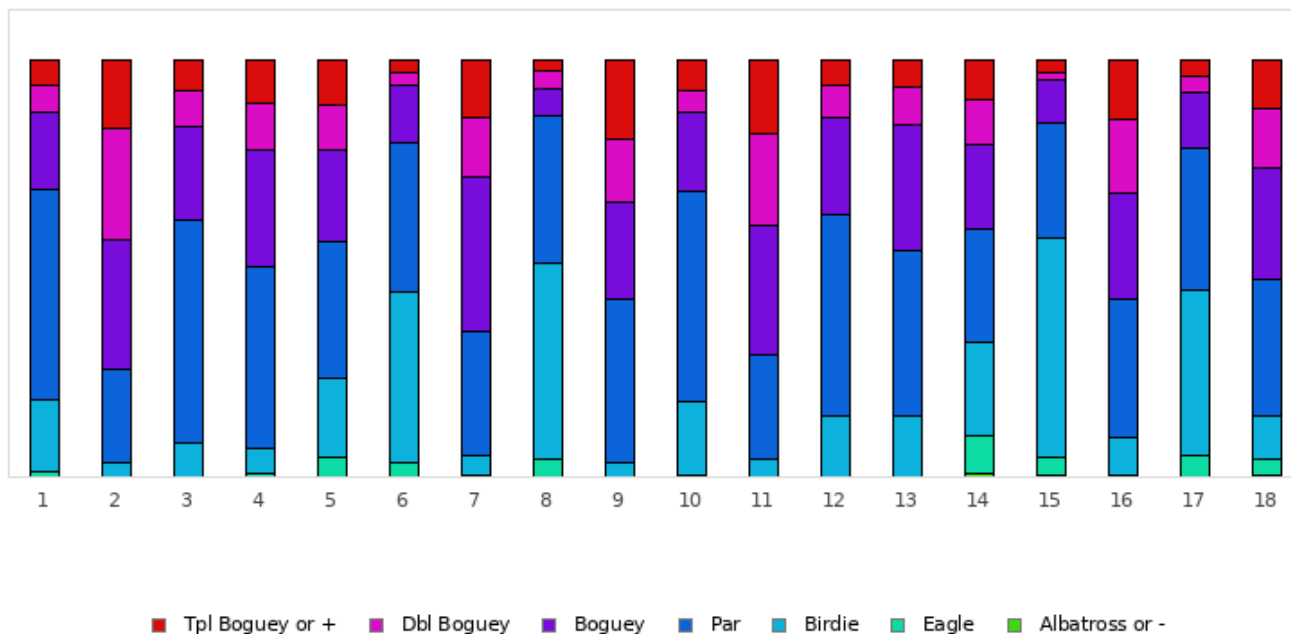

FOOTGOLF FRANCE
Association Française de FootGolf

GOLF DE LA FORGE

La Forge - 2x9 trous

Distribution of scores

Holes	1	2	3	4	5	6	7	8	9	10	11	12	13	14	15	16	17	18	Total
PAR of ref.	3	3	3	5	5	4	4	4	5	3	3	3	5	5	4	4	4	5	72
Albatross or -	0 0%	0 0%	0 0%	0 0%	0 0%	0 0%	0 0%	0 0%	0 0%	0 0%	0 0%	0 0%	0 0%	2 0.7%	1 0.4%	0 0%	0 0%	1 0.4%	4 0.1%
Eagle	3 1.1%	0 0%	0 0%	2 0.7%	13 4.9%	9 3.4%	1 0.4%	11 4.1%	0 0%	1 0.4%	0 0%	0 0%	0 0%	24 9%	12 4.5%	1 0.4%	14 5.2%	11 4.1%	102 2.1%
Birdie	47 17.5%	9 3.4%	22 8.2%	17 6.3%	50 18.7%	110 41%	13 4.9%	126 47%	9 3.4%	47 17.5%	11 4.1%	39 14.6%	39 14.6%	61 22.8%	140 52.2%	24 9%	106 39.6%	27 10.1%	897 18.6%
PAR	135 50.4%	60 22.4%	143 53.4%	116 43.3%	88 32.8%	96 35.8%	79 29.5%	95 35.4%	105 39.2%	136 50.7%	67 25%	129 48.1%	106 39.6%	72 26.9%	74 27.6%	89 33.2%	91 34%	88 32.8%	1769 36.7%
Bogues	49 18.3%	83 31%	60 22.4%	75 28%	59 22%	36 13.4%	100 37.3%	17 6.3%	62 23.1%	50 18.7%	83 31%	63 23.5%	81 30.2%	54 20.1%	28 10.4%	68 25.4%	36 13.4%	72 26.9%	1076 22.3%
Dbl Bogues	18 6.7%	72 26.9%	23 8.6%	30 11.2%	29 10.8%	9 3.4%	38 14.2%	12 4.5%	41 15.3%	14 5.2%	59 22%	20 7.5%	24 9%	29 10.8%	5 1.9%	48 17.9%	10 3.7%	37 13.8%	518 10.7%
Tpl Bogues	16 6%	44 16.4%	20 7.5%	28 10.4%	29 10.8%	8 3%	37 13.8%	7 2.6%	51 19%	20 7.5%	48 17.9%	17 6.3%	18 6.7%	26 9.7%	8 3%	38 14.2%	11 4.1%	32 11.9%	458 9.5%
Min	1	2	2	3	3	2	2	2	4	1	2	2	4	2	1	2	2	2	1
Max	10	10	10	10	10	10	10	10	10	10	10	10	10	10	10	10	10	10	10
Average	3.4	4.4	3.6	5.8	5.6	3.9	5.1	3.7	6.3	3.5	4.5	3.5	5.6	5.4	3.7	5.1	3.9	5.8	4.6