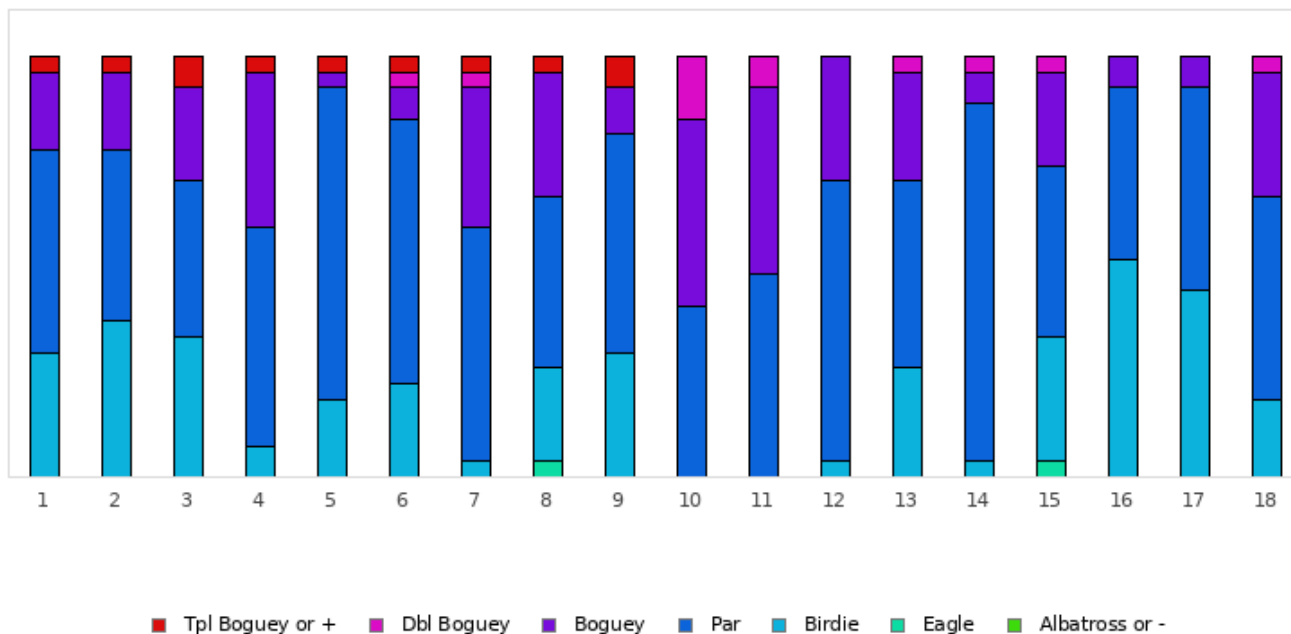

## 2026 - E1 - Forêt Verte (NFGT1) - Parcours 1

Distribution of scores

Holes	1	2	3	4	5	6	7	8	9	10	11	12	13	14	15	16	17	18	Total
PAR of ref.	4	4	4	3	4	3	4	3	4	4	4	4	5	5	4	5	4	4	72
Albatross or -	0 0%	0 0%	0 0%	0 0%	0 0%	0 0%	0 0%	0 0%	0 0%	0 0%	0 0%	0 0%	0 0%	0 0%	0 0%	0 0%	0 0%	0 0%	0 0%
Eagle	0 0%	0 0%	0 0%	0 0%	0 0%	0 0%	0 0%	1 3.7%	0 0%	0 0%	0 0%	0 0%	0 0%	0 0%	1 3.7%	0 0%	0 0%	0 0%	2 0.4%
Birdie	8 29.6%	10 37%	9 33.3%	2 7.4%	5 18.5%	6 22.2%	1 3.7%	6 22.2%	8 29.6%	0 0%	0 0%	1 3.7%	7 25.9%	1 3.7%	8 29.6%	14 51.9%	12 44.4%	5 18.5%	103 21.2%
PAR	13 48.1%	11 40.7%	10 37%	14 51.9%	20 74.1%	17 63%	15 55.6%	11 40.7%	14 51.9%	11 40.7%	13 48.1%	18 66.7%	12 44.4%	23 85.2%	11 40.7%	11 40.7%	13 48.1%	13 48.1%	250 51.4%
Boguey	5 18.5%	5 18.5%	6 22.2%	10 37%	1 3.7%	2 7.4%	9 33.3%	8 29.6%	3 11.1%	12 44.4%	12 44.4%	8 29.6%	7 25.9%	2 7.4%	6 22.2%	2 7.4%	2 7.4%	8 29.6%	108 22.2%
Dbl Boguey	0 0%	0 0%	0 0%	0 0%	0 0%	1 3.7%	1 3.7%	0 0%	0 0%	4 14.8%	2 7.4%	0 0%	1 3.7%	1 3.7%	1 3.7%	0 0%	0 0%	1 3.7%	12 2.5%
Tpl Boguey	1 3.7%	1 3.7%	2 7.4%	1 3.7%	1 3.7%	1 3.7%	1 3.7%	1 3.7%	2 7.4%	0 0%	0 0%	0 0%	0 0%	0 0%	0 0%	0 0%	0 0%	0 0%	11 2.3%
Min	3	3	3	2	3	2	3	1	3	4	4	3	4	4	2	4	3	3	1
Max	10	10	10	10	10	10	10	10	10	6	6	5	7	7	6	6	5	6	10
Average	4.1	4	4.2	3.6	4.1	3.2	4.6	3.3	4.3	4.7	4.6	4.3	5.1	5.1	3.9	4.6	3.6	4.2	4.2