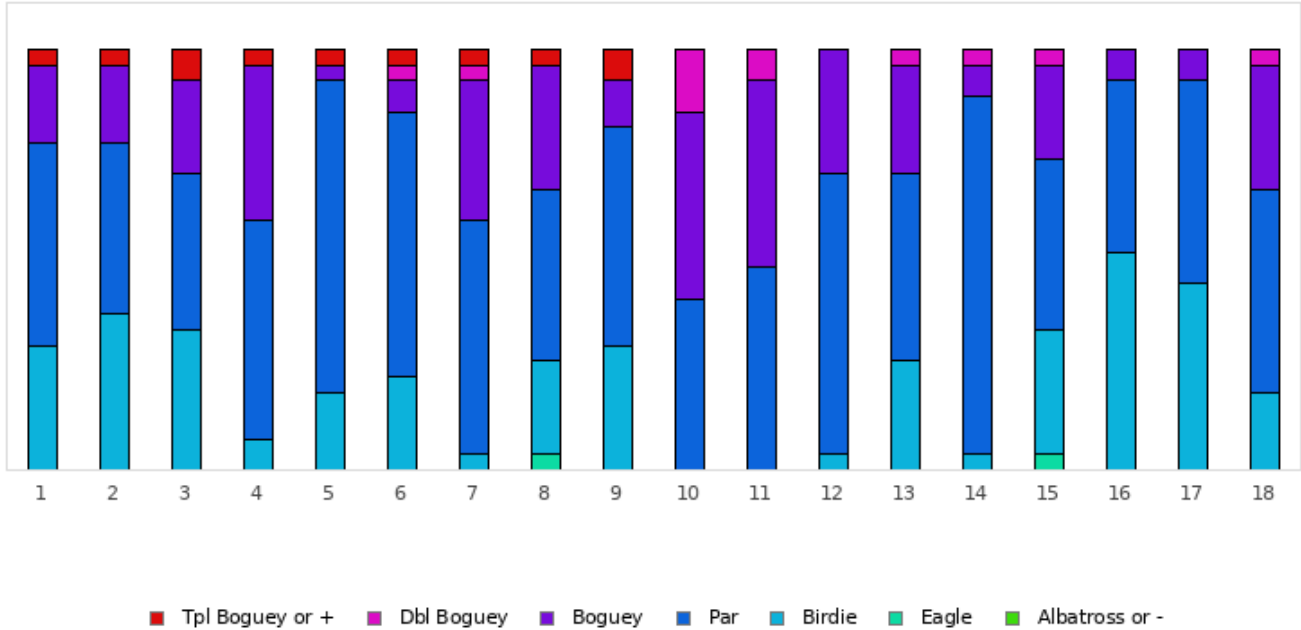

FOOTGOLF FRANCE
Association Française de FootGolf

GOLF DE LA FORÊT VERTE

2026 - E1 - Forêt Verte (NFGT1) - Ancien Parcours

Distribution of scores

Holes	1	2	3	4	5	6	7	8	9	10	11	12	13	14	15	16	17	18	Total
PAR of ref.	4	4	4	3	4	3	4	3	4	4	4	4	5	5	4	5	4	4	72
Albatross or -	0 0%	0 0%	0 0%	0 0%	0 0%	0 0%	0 0%	0 0%	0 0%	0 0%	0 0%	0 0%	0 0%	0 0%	0 0%	0 0%	0 0%	0 0%	0 0%
Eagle	0 0%	0 0%	0 0%	0 0%	0 0%	0 0%	0 0%	1 3.7%	0 0%	0 0%	0 0%	0 0%	0 0%	0 0%	1 3.7%	0 0%	0 0%	0 0%	2 0.4%
Birdie	8 29.6%	10 37%	9 33.3%	2 7.4%	5 18.5%	6 22.2%	1 3.7%	6 22.2%	8 29.6%	0 0%	0 0%	1 3.7%	7 25.9%	1 3.7%	8 29.6%	14 51.9%	12 44.4%	5 18.5%	103 21.2%
PAR	13 48.1%	11 40.7%	10 37%	14 51.9%	20 74.1%	17 63%	15 55.6%	11 40.7%	14 51.9%	11 40.7%	13 48.1%	18 66.7%	12 44.4%	23 85.2%	11 40.7%	11 40.7%	13 48.1%	13 48.1%	250 51.4%
Boguey	5 18.5%	5 18.5%	6 22.2%	10 37%	1 3.7%	2 7.4%	9 33.3%	8 29.6%	3 11.1%	12 44.4%	12 44.4%	8 29.6%	7 25.9%	2 7.4%	6 22.2%	2 7.4%	2 7.4%	8 29.6%	108 22.2%
Dbl Boguey	0 0%	0 0%	0 0%	0 0%	0 0%	1 3.7%	1 3.7%	0 0%	0 0%	4 14.8%	2 7.4%	0 0%	1 3.7%	1 3.7%	1 3.7%	0 0%	0 0%	1 3.7%	12 2.5%
Tpl Boguey	1 3.7%	1 3.7%	2 7.4%	1 3.7%	1 3.7%	1 3.7%	1 3.7%	1 3.7%	2 7.4%	0 0%	0 0%	0 0%	0 0%	0 0%	0 0%	0 0%	0 0%	0 0%	11 2.3%
Min	3	3	3	2	3	2	3	1	3	4	4	3	4	4	2	4	3	3	1
Max	10	10	10	10	10	10	10	10	10	6	6	5	7	7	6	6	5	6	10
Average	4.1	4	4.2	3.6	4.1	3.2	4.6	3.3	4.3	4.7	4.6	4.3	5.1	5.1	3.9	4.6	3.6	4.2	4.2

Winner of the stage	M. HEDIN Frederic	2026 - E1 - Forêt Verte (NFGT1)	-8
Course Record	M. HEDIN Frederic	2026 - E1 - Forêt Verte (NFGT1)	-8