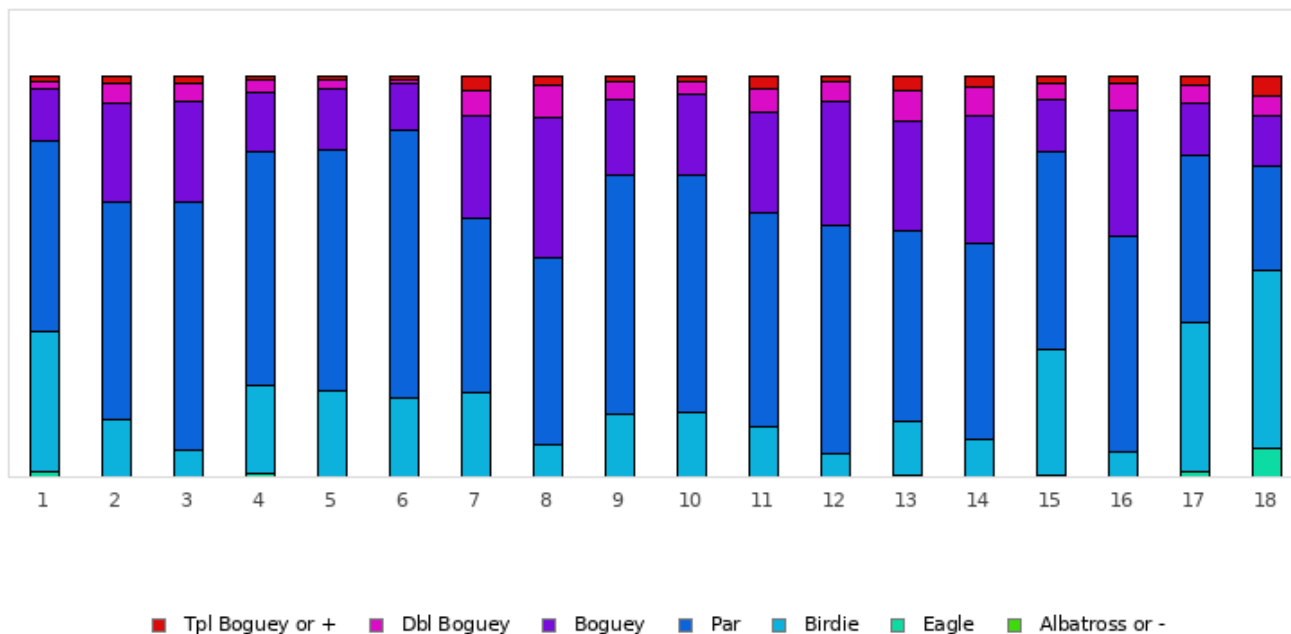

# GOLF DE SOUFFLENHEIM

## Soufflenheim - 18 trous

Distribution of scores

Holes	1	2	3	4	5	6	7	8	9	10	11	12	13	14	15	16	17	18	Total
PAR of ref.	5	4	3	4	4	3	4	4	4	4	4	3	4	4	4	3	4	5	70
Albatross or -	0 0%	0 0%	0 0%	0 0%	0 0%	0 0%	0 0%	0 0%	0 0%	0 0%	0 0%	0 0%	0 0%	0 0%	0 0%	0 0%	0 0%	2 0.1%	2 0%
Eagle	38 1.5%	1 0%	0 0%	21 0.8%	5 0.2%	4 0.2%	2 0.1%	1 0%	1 0%	4 0.2%	4 0.2%	0 0%	13 0.5%	1 0%	12 0.5%	0 0%	35 1.4%	177 6.9%	319 0.7%
Birdie	901 35%	367 14.3%	175 6.8%	563 21.9%	546 21.2%	508 19.7%	537 20.9%	203 7.9%	405 15.7%	409 15.9%	316 12.3%	147 5.7%	346 13.4%	244 9.5%	802 31.2%	163 6.3%	953 37%	1153 44.8%	8738 18.9%
PAR	1217 47.3%	1398 54.3%	1592 61.8%	1507 58.5%	1549 60.2%	1719 66.8%	1120 43.5%	1208 46.9%	1531 59.5%	1528 59.4%	1375 53.5%	1472 57.2%	1222 47.5%	1259 48.9%	1277 49.7%	1383 53.7%	1083 42.1%	666 25.9%	24106 52%
Boguey	337 13.1%	634 24.6%	648 25.2%	382 14.8%	389 15.1%	294 11.4%	656 25.5%	898 34.9%	484 18.8%	518 20.1%	647 25.2%	796 30.9%	698 27.1%	818 31.8%	327 12.7%	810 31.5%	325 12.6%	324 12.6%	9985 21.6%
Dbl Boguey	50 1.9%	125 4.9%	108 4.2%	76 3%	59 2.3%	25 1%	165 6.4%	211 8.2%	119 4.6%	80 3.1%	147 5.7%	120 4.7%	204 7.9%	183 7.1%	107 4.2%	169 6.6%	119 4.6%	126 4.9%	2193 4.7%
Tpl Boguey	31 1.2%	49 1.9%	51 2%	25 1%	26 1%	24 0.9%	94 3.7%	52 2%	34 1.3%	35 1.4%	80 3.1%	39 1.5%	91 3.5%	69 2.7%	47 1.8%	49 1.9%	59 2.3%	126 4.9%	981 2.1%
Min	3	2	2	2	2	1	2	2	2	2	2	2	2	2	2	2	2	2	1
Max	10	10	10	10	10	10	10	10	10	10	10	10	10	10	10	10	10	10	10
Average	4.8	4.3	3.4	4	4	3	4.3	4.5	4.2	4.2	4.4	3.4	4.4	4.5	4	3.5	3.9	4.8	4.1

Course Record

M. BALESTRA Antonio

2026 - E6 - SOUFFLENHEIM

-13