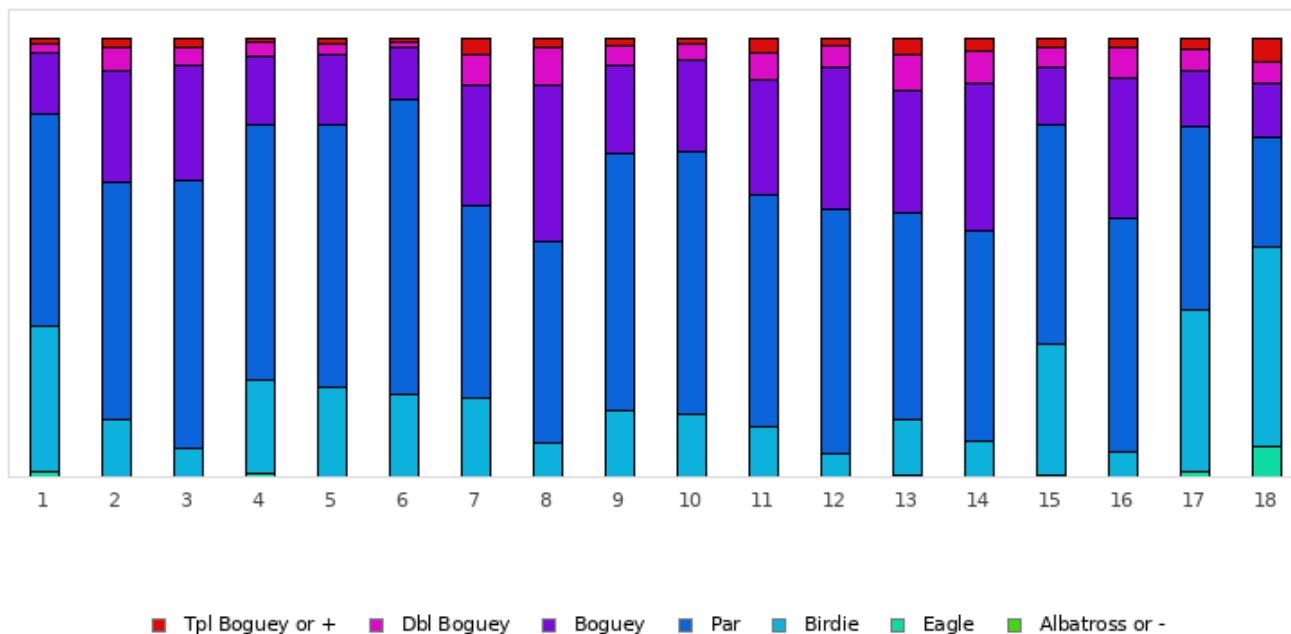

FOOTGOLF FRANCE
Association Française de FootGolf

GOLF DE SOUFFLENHEIM

Soufflenheim - 18 trous

Distribution of scores

Holes	1	2	3	4	5	6	7	8	9	10	11	12	13	14	15	16	17	18	Total
PAR of ref.	5	4	3	4	4	3	4	4	4	4	4	3	4	4	4	3	4	5	70
Albatross or -	0 0%	0 0%	0 0%	0 0%	0 0%	0 0%	0 0%	0 0%	0 0%	0 0%	0 0%	0 0%	0 0%	0 0%	0 0%	0 0%	0 0%	2 0.1%	2 0%
Eagle	28 1.2%	0 0%	0 0%	17 0.7%	4 0.2%	3 0.1%	2 0.1%	1 0%	1 0%	2 0.1%	2 0.1%	0 0%	13 0.6%	0 0%	12 0.5%	0 0%	32 1.4%	165 7%	282 0.7%
Birdie	780 33.3%	304 13%	153 6.5%	506 21.6%	480 20.5%	440 18.8%	420 17.9%	185 7.9%	357 15.2%	339 14.5%	270 11.5%	121 5.2%	291 12.4%	194 8.3%	703 30%	136 5.8%	858 36.6%	1066 45.5%	7603 18%
PAR	1134 48.4%	1270 54.2%	1432 61.1%	1366 58.3%	1401 59.7%	1579 67.3%	1032 44%	1072 45.7%	1377 58.7%	1401 59.7%	1236 52.7%	1312 55.9%	1106 47.2%	1124 47.9%	1174 50.1%	1246 53.1%	986 42%	583 24.9%	21831 51.7%
Boguey	326 13.9%	602 25.7%	613 26.1%	361 15.4%	377 16.1%	280 11.9%	640 27.3%	839 35.8%	466 19.9%	493 21%	615 26.2%	758 32.3%	656 28%	790 33.7%	307 13.1%	757 32.3%	300 12.8%	294 12.5%	9474 22.4%
Dbl Boguey	47 2%	122 5.2%	100 4.3%	73 3.1%	58 2.5%	22 0.9%	161 6.9%	198 8.4%	111 4.7%	78 3.3%	143 6.1%	117 5%	190 8.1%	170 7.2%	103 4.4%	158 6.7%	114 4.9%	114 4.9%	2079 4.9%
Tpl Boguey	30 1.3%	47 2%	47 2%	22 0.9%	25 1.1%	21 0.9%	90 3.8%	50 2.1%	33 1.4%	32 1.4%	79 3.4%	37 1.6%	89 3.8%	67 2.9%	44 1.9%	48 2%	55 2.3%	121 5.2%	937 2.2%
Min	3	3	2	2	2	1	2	2	2	2	2	2	2	3	2	2	2	2	1
Max	10	10	10	10	10	10	10	10	10	10	10	10	10	10	10	10	10	10	10
Average	4.9	4.3	3.4	4	4	3	4.4	4.5	4.2	4.2	4.4	3.4	4.5	4.5	4	3.5	3.9	4.8	4.1

Course Record

M. LITTIERRE Anthony

2025 - E7 : Soufflenheim

-11