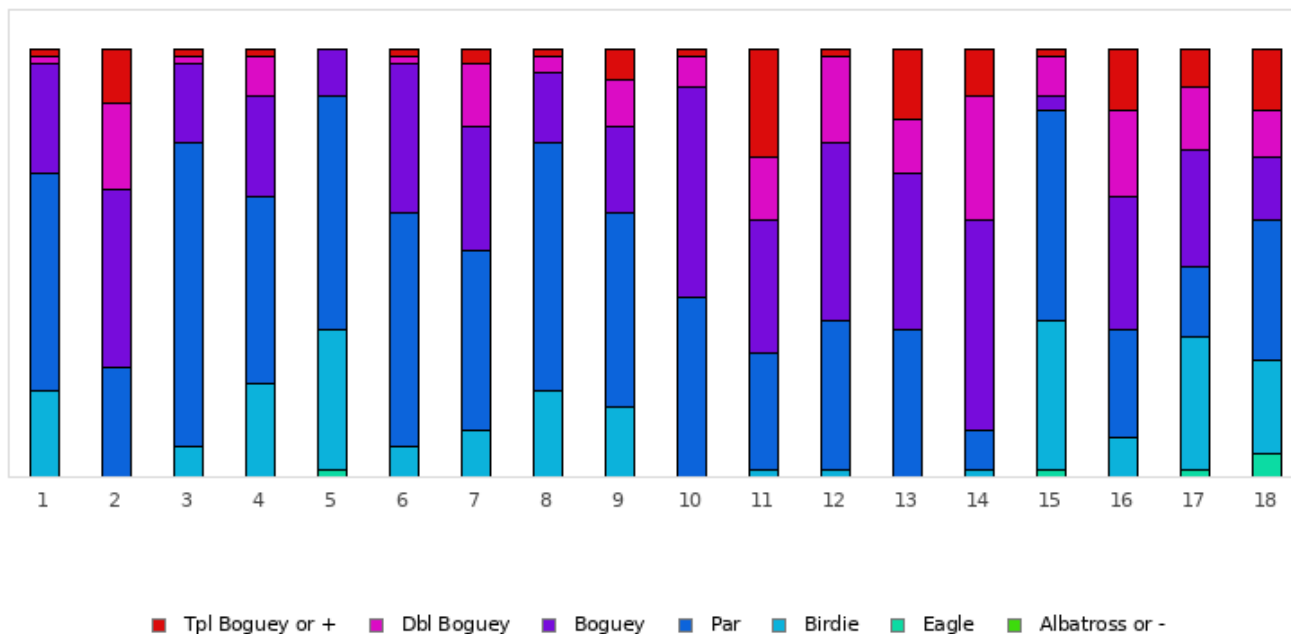

# GOLF DE SOUFFLENHEIM

2022 - ÉTAPE 2 : Soufflenheim - Soufflenheim - 18 trous

Distribution of scores

Holes	1	2	3	4	5	6	7	8	9	10	11	12	13	14	15	16	17	18	Total
PAR of ref.	5	4	3	4	4	3	4	4	4	4	4	3	4	4	4	3	4	5	70
Albatross or -	0 0%	0 0%	0 0%	0 0%	0 0%	0 0%	0 0%	0 0%	0 0%	0 0%	0 0%	0 0%	0 0%	0 0%	0 0%	0 0%	0 0%	0 0%	0 0%
Eagle	0 0%	0 0%	0 0%	0 0%	1 1.8%	0 0%	0 0%	0 0%	0 0%	0 0%	0 0%	0 0%	0 0%	0 0%	1 1.8%	0 0%	1 1.8%	3 5.5%	6 0.6%
Birdie	11 20%	0 0%	4 7.3%	12 21.8%	18 32.7%	4 7.3%	6 10.9%	11 20%	9 16.4%	0 0%	1 1.8%	1 1.8%	0 0%	1 1.8%	19 34.5%	5 9.1%	17 30.9%	12 21.8%	131 13.2%
PAR	28 50.9%	14 25.5%	39 70.9%	24 43.6%	30 54.5%	30 54.5%	23 41.8%	32 58.2%	25 45.5%	23 41.8%	15 27.3%	19 34.5%	19 34.5%	5 9.1%	27 49.1%	14 25.5%	9 16.4%	18 32.7%	394 39.8%
Boguey	14 25.5%	23 41.8%	10 18.2%	13 23.6%	6 10.9%	19 34.5%	16 29.1%	9 16.4%	11 20%	27 49.1%	17 30.9%	23 41.8%	20 36.4%	27 49.1%	2 3.6%	17 30.9%	15 27.3%	8 14.5%	277 28%
Dbl Boguey	1 1.8%	11 20%	1 1.8%	5 9.1%	0 0%	1 1.8%	8 14.5%	2 3.6%	6 10.9%	4 7.3%	8 14.5%	11 20%	7 12.7%	16 29.1%	5 9.1%	11 20%	8 14.5%	6 10.9%	111 11.2%
Tpl Boguey	1 1.8%	7 12.7%	1 1.8%	1 1.8%	0 0%	1 1.8%	2 3.6%	1 1.8%	4 7.3%	1 1.8%	14 25.5%	1 1.8%	9 16.4%	6 10.9%	1 1.8%	8 14.5%	5 9.1%	8 14.5%	71 7.2%
Min	4	4	2	3	2	2	3	3	3	4	3	2	4	3	2	2	2	3	2
Max	10	10	10	10	5	7	9	7	10	8	10	8	9	8	8	10	10	10	10
Average	5.2	5.3	3.3	4.3	3.7	3.4	4.6	4.1	4.6	4.7	5.5	3.9	5.2	5.4	3.9	4.3	4.6	5.7	4.5