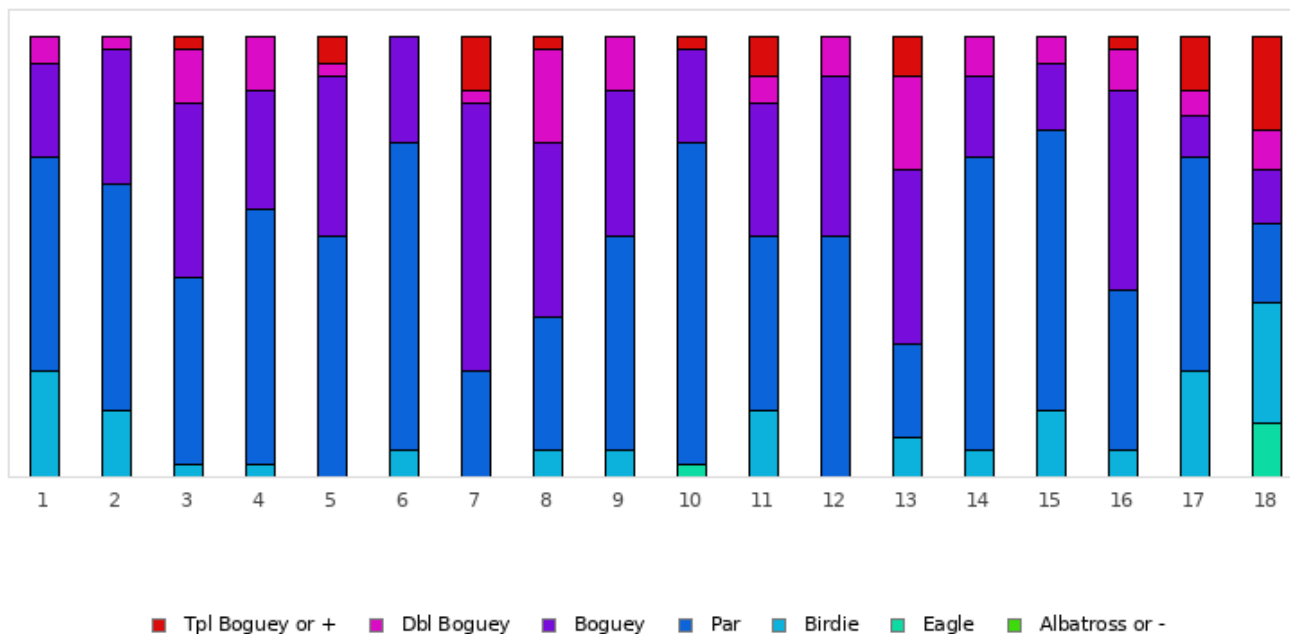

FOOTGOLF FRANCE
Association Française de FootGolf

GOLF DE SOUFFLENHEIM

2019 - ETAPE 2 : Soufflenheim - AFGT 100 - Soufflenheim - 18 trous

Distribution of scores

Holes	1	2	3	4	5	6	7	8	9	10	11	12	13	14	15	16	17	18	Total
PAR of ref.	5	4	3	4	4	3	4	4	4	4	4	3	4	4	4	3	4	5	70
Albatross or -	0 0%	0 0%	0 0%	0 0%	0 0%	0 0%	0 0%	0 0%	0 0%	0 0%	0 0%	0 0%	0 0%	0 0%	0 0%	0 0%	0 0%	0 0%	0
Eagle	0 0%	0 0%	0 0%	0 0%	0 0%	0 0%	0 0%	0 0%	0 0%	1 3%	0 0%	0 0%	0 0%	0 0%	0 0%	0 0%	0 0%	4 12.1%	5 0.8%
Birdie	8 24.2%	5 15.2%	1 3%	1 3%	0 0%	2 6.1%	0 0%	2 6.1%	2 6.1%	0 0%	5 15.2%	0 0%	3 9.1%	2 6.1%	5 15.2%	2 6.1%	8 24.2%	9 27.3%	55 9.3%
PAR	16 48.5%	17 51.5%	14 42.4%	19 57.6%	18 54.5%	23 69.7%	8 24.2%	10 30.3%	16 48.5%	24 72.7%	13 39.4%	18 54.5%	7 21.2%	22 66.7%	21 63.6%	12 36.4%	16 48.5%	6 18.2%	280 47.1%
Bogues	7 21.2%	10 30.3%	13 39.4%	9 27.3%	12 36.4%	8 24.2%	20 60.6%	13 39.4%	11 33.3%	7 21.2%	10 30.3%	12 36.4%	13 39.4%	6 18.2%	5 15.2%	15 45.5%	3 9.1%	4 12.1%	178 30%
Dbl Bogues	2 6.1%	1 3%	4 12.1%	4 12.1%	1 3%	0 0%	1 3%	7 21.2%	4 12.1%	0 0%	2 6.1%	3 9.1%	7 21.2%	3 9.1%	2 6.1%	3 9.1%	2 6.1%	3 9.1%	49 8.2%
Tpl Bogues	0 0%	0 0%	1 3%	0 0%	2 6.1%	0 0%	4 12.1%	1 3%	0 0%	1 3%	3 9.1%	0 0%	3 9.1%	0 0%	0 0%	1 3%	4 12.1%	7 21.2%	27 4.5%
Min	4	3	2	3	4	2	4	3	3	2	3	3	3	3	3	2	3	3	2
Max	7	6	6	6	7	4	9	7	6	7	9	5	7	6	6	6	9	10	10
Average	5.1	4.2	3.7	4.5	4.6	3.2	5.1	4.8	4.5	4.2	4.6	3.5	5	4.3	4.1	3.7	4.5	5.6	4.4

Winner of the stage	M. SPENLE Lionel	2019 - ETAPE 2 : Soufflenheim - AFGT 100	-1
Course Record	M. BALESTRA Antonio	2026 - E6 - SOUFFLENHEIM	-13