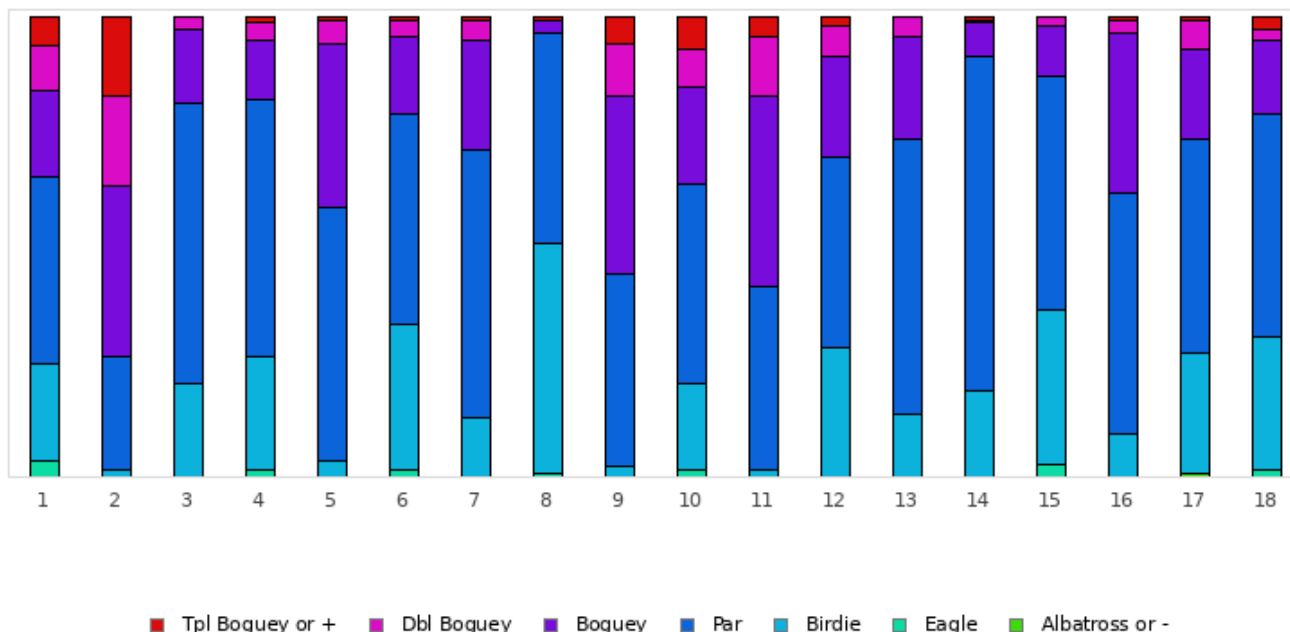

FOOTGOLF FRANCE
Association Française de FootGolf

GOLF D'ALBON

2022 - ÉTAPE 24 : Albon - Albon - 18 trous

Distribution of scores

| Holes | 1 | 2 | 3 | 4 | 5 | 6 | 7 | 8 | 9 | 10 | 11 | 12 | 13 | 14 | 15 | 16 | 17 | 18 | Total |
|----------------|-------------|-------------|-------------|-------------|-------------|-------------|-------------|-------------|-------------|-------------|-------------|-------------|-------------|--------------|-------------|-------------|-------------|-------------|--------------|
| PAR of ref. | 3 | 4 | 4 | 5 | 4 | 4 | 3 | 4 | 4 | 3 | 5 | 4 | 4 | 3 | 5 | 4 | 5 | 4 | 72 |
| Albatross or - | 0 0% | 0 0% | 0 0% | 0 0% | 0 0% | 0 0% | 0 0% | 0 0% | 0 0% | 0 0% | 0 0% | 0 0% | 0 0% | 0 0% | 0 0% | 0 0% | 1 0.7% | 0 0% | 1 0% |
| Eagle | 5 3.6% | 0 0% | 0 0% | 2 1.4% | 0 0% | 2 1.4% | 0 0% | 1 0.7% | 0 0% | 2 1.4% | 0 0% | 0 0% | 0 0% | 0 0% | 4 2.9% | 0 0% | 0 0% | 2 1.4% | 18 0.7% |
| Birdie | 29 21% | 2 1.4% | 28 20.3% | 34 24.6% | 5 3.6% | 44 31.9% | 18 13% | 69 50% | 3 2.2% | 26 18.8% | 2 1.4% | 39 28.3% | 19 13.8% | 26 18.8% | 46 33.3% | 13 9.4% | 36 26.1% | 40 29% | 479 19.3% |
| PAR | 56 40.6% | 34 24.6% | 84 60.9% | 77 55.8% | 76 55.1% | 63 45.7% | 80 58% | 63 45.7% | 58 42% | 60 43.5% | 55 39.9% | 57 41.3% | 82 59.4% | 100 72.5% | 70 50.7% | 72 52.2% | 64 46.4% | 67 48.6% | 1218 49% |
| Boguey | 26 18.8% | 51 37% | 22 15.9% | 18 13% | 49 35.5% | 23 16.7% | 33 23.9% | 4 2.9% | 53 38.4% | 29 21% | 57 41.3% | 30 21.7% | 31 22.5% | 10 7.2% | 15 10.9% | 48 34.8% | 27 19.6% | 22 15.9% | 548 22.1% |
| Dbl Boguey | 13 9.4% | 27 19.6% | 4 2.9% | 5 3.6% | 7 5.1% | 5 3.6% | 6 4.3% | 0 0% | 16 11.6% | 11 8% | 18 13% | 9 6.5% | 6 4.3% | 1 0.7% | 3 2.2% | 4 2.9% | 9 6.5% | 3 2.2% | 147 5.9% |
| Tpl Boguey | 9 6.5% | 24 17.4% | 0 0% | 2 1.4% | 1 0.7% | 1 0.7% | 1 0.7% | 1 0.7% | 8 5.8% | 10 7.2% | 6 4.3% | 3 2.2% | 0 0% | 1 0.7% | 0 0% | 1 0.7% | 1 0.7% | 4 2.9% | 73 2.9% |
| Min | 1 | 3 | 3 | 3 | 3 | 2 | 2 | 2 | 3 | 1 | 4 | 3 | 3 | 2 | 3 | 3 | 2 | 2 | 1 |
| Max | 10 | 9 | 6 | 9 | 7 | 10 | 10 | 10 | 10 | 10 | 10 | 10 | 6 | 6 | 7 | 9 | 8 | 7 | 10 |
| Average | 3.3 | 5.3 | 4 | 5 | 4.4 | 3.9 | 3.2 | 3.6 | 4.8 | 3.4 | 5.8 | 4.2 | 4.2 | 2.9 | 4.8 | 4.3 | 5.1 | 4 | 4.2 |