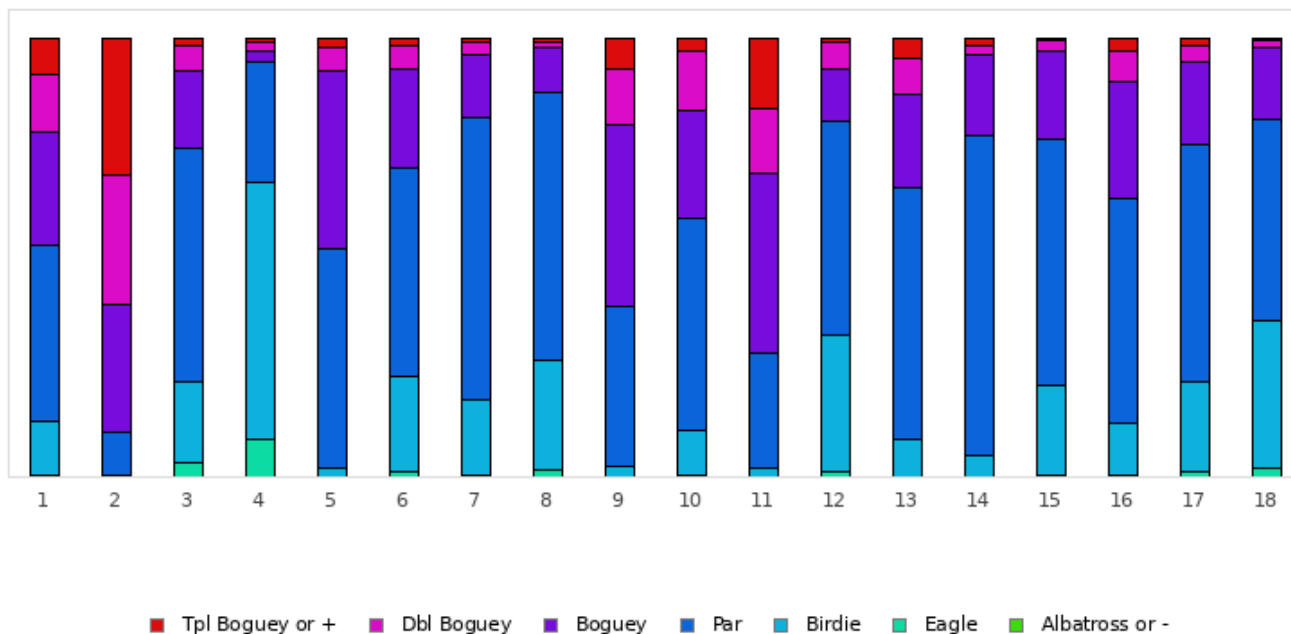

FOOTGOLF FRANCE
Association Française de FootGolf

GOLF D'ALBON

2019 - ETAPE 23 : Golf d'Albon - ELITE 300 - Albon - 18 trous

Distribution of scores

Holes	1	2	3	4	5	6	7	8	9	10	11	12	13	14	15	16	17	18	Total
PAR of ref.	3	4	4	5	4	4	3	4	4	3	5	4	4	3	5	4	5	4	72
Albatross or -	0 0%	0 0%	0 0%	0 0%	0 0%	0 0%	0 0%	0 0%	0 0%	0 0%	0 0%	0 0%	0 0%	0 0%	0 0%	0 0%	0 0%	0 0%	0 0%
Eagle	1 0.5%	0 0%	6 3.2%	16 8.5%	0 0%	2 1.1%	1 0.5%	3 1.6%	0 0%	1 0.5%	0 0%	2 1.1%	0 0%	0 0%	1 0.5%	1 0.5%	2 1.1%	4 2.1%	40 1.2%
Birdie	23 12.2%	1 0.5%	35 18.6%	110 58.5%	4 2.1%	41 21.8%	32 17%	47 25%	5 2.7%	19 10.1%	4 2.1%	59 31.4%	16 8.5%	9 4.8%	38 20.2%	22 11.7%	39 20.7%	63 33.5%	567 16.8%
PAR	75 39.9%	18 9.6%	100 53.2%	52 27.7%	94 50%	89 47.3%	121 64.4%	115 61.2%	68 36.2%	91 48.4%	49 26.1%	91 48.4%	108 57.4%	137 72.9%	106 56.4%	96 51.1%	101 53.7%	86 45.7%	1597 47.2%
Boguey	49 26.1%	55 29.3%	33 17.6%	4 2.1%	76 40.4%	43 22.9%	27 14.4%	19 10.1%	78 41.5%	46 24.5%	77 41%	23 12.2%	40 21.3%	35 18.6%	37 19.7%	50 26.6%	36 19.1%	31 16.5%	759 22.4%
Dbl Boguey	24 12.8%	55 29.3%	11 5.9%	4 2.1%	10 5.3%	10 5.3%	5 2.7%	2 1.1%	24 12.8%	25 13.3%	28 14.9%	11 5.9%	15 8%	4 2.1%	5 2.7%	13 6.9%	7 3.7%	3 1.6%	256 7.6%
Tpl Boguey	16 8.5%	59 31.4%	3 1.6%	2 1.1%	4 2.1%	3 1.6%	2 1.1%	2 1.1%	13 6.9%	6 3.2%	30 16%	2 1.1%	9 4.8%	3 1.6%	1 0.5%	6 3.2%	3 1.6%	1 0.5%	165 4.9%
Min	1	3	2	3	3	2	1	2	3	1	4	2	3	2	3	2	3	2	1
Max	10	10	10	10	10	10	10	10	10	10	10	10	10	10	8	8	9	7	10
Average	3.7	6.1	4.1	4.4	4.6	4.2	3.1	3.9	4.9	3.5	6.2	4	4.5	3.3	5.1	4.4	5.1	3.8	4.4

Winner of the stage	M. LASALLE Romain	2019 - ETAPE 23 : Golf d'Albon - ELITE 300	-7
Course Record	M. MASCHINOT Laurent	2024 - Etape 4 : Golf d'Albon (RAFTG 4)	-11