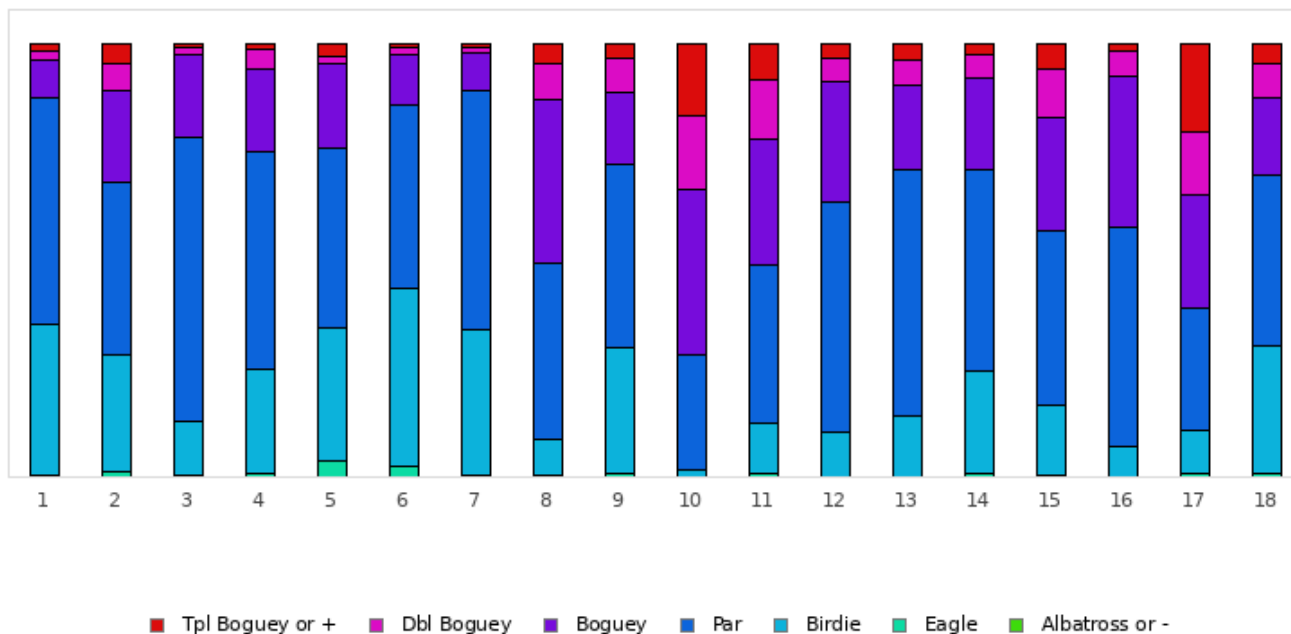

FOOTGOLF FRANCE
Association Française de FootGolf

EVAD'PARC MONTENOIS

Montenois - 18 trous

Distribution of scores

Holes	1	2	3	4	5	6	7	8	9	10	11	12	13	14	15	16	17	18	Total
PAR of ref.	4	4	3	5	4	4	3	5	4	4	4	4	3	4	5	4	4	3	71
Albatross or -	0 0%	0 0%	0 0%	0 0%	0 0%	0 0%	0 0%	0 0%	0 0%	0 0%	0 0%	0 0%	0 0%	0 0%	0 0%	0 0%	0 0%	0 0%	0 0%
Eagle	1 0.2%	6 1.3%	1 0.2%	4 0.9%	17 3.7%	11 2.4%	1 0.2%	1 0.2%	3 0.6%	0 0%	4 0.9%	0 0%	0 0%	4 0.9%	2 0.4%	0 0%	4 0.9%	4 0.9%	63 0.8%
Birdie	162 35%	125 27%	58 12.5%	112 24.2%	143 30.9%	190 41%	156 33.7%	39 8.4%	136 29.4%	8 1.7%	54 11.7%	48 10.4%	65 14%	110 23.8%	75 16.2%	32 6.9%	46 9.9%	137 29.6%	1696 20.4%
PAR	242 52.3%	185 40%	304 65.7%	233 50.3%	192 41.5%	198 42.8%	256 55.3%	189 40.8%	195 42.1%	123 26.6%	168 36.3%	246 53.1%	264 57%	215 46.4%	187 40.4%	235 50.8%	131 28.3%	182 39.3%	3745 44.9%
Boguey	41 8.9%	97 21%	89 19.2%	87 18.8%	90 19.4%	53 11.4%	40 8.6%	175 37.8%	78 16.8%	177 38.2%	136 29.4%	129 27.9%	91 19.7%	97 21%	121 26.1%	161 34.8%	121 26.1%	83 17.9%	1866 22.4%
Dbl Boguey	9 1.9%	30 6.5%	8 1.7%	21 4.5%	8 1.7%	7 1.5%	7 1.5%	38 8.2%	36 7.8%	79 17.1%	63 13.6%	26 5.6%	27 5.8%	26 5.6%	51 11%	28 6%	68 14.7%	36 7.8%	568 6.8%
Tpl Boguey	8 1.7%	20 4.3%	3 0.6%	6 1.3%	13 2.8%	4 0.9%	3 0.6%	21 4.5%	15 3.2%	76 16.4%	38 8.2%	14 3%	16 3.5%	11 2.4%	27 5.8%	7 1.5%	93 20.1%	21 4.5%	396 4.8%
Min	2	2	1	3	2	2	1	3	2	3	2	3	2	2	3	3	2	1	1
Max	10	10	10	10	10	10	10	10	10	10	10	10	10	10	10	10	10	10	10
Average	3.8	4.2	3.1	5.1	4	3.7	2.8	5.6	4.1	5.3	4.7	4.4	3.3	4.2	5.5	4.5	5.3	3.2	4.3

Course Record

M. MERIEM Camel

2024 - Etape 2 : Montenois (AFGT 2)

-8