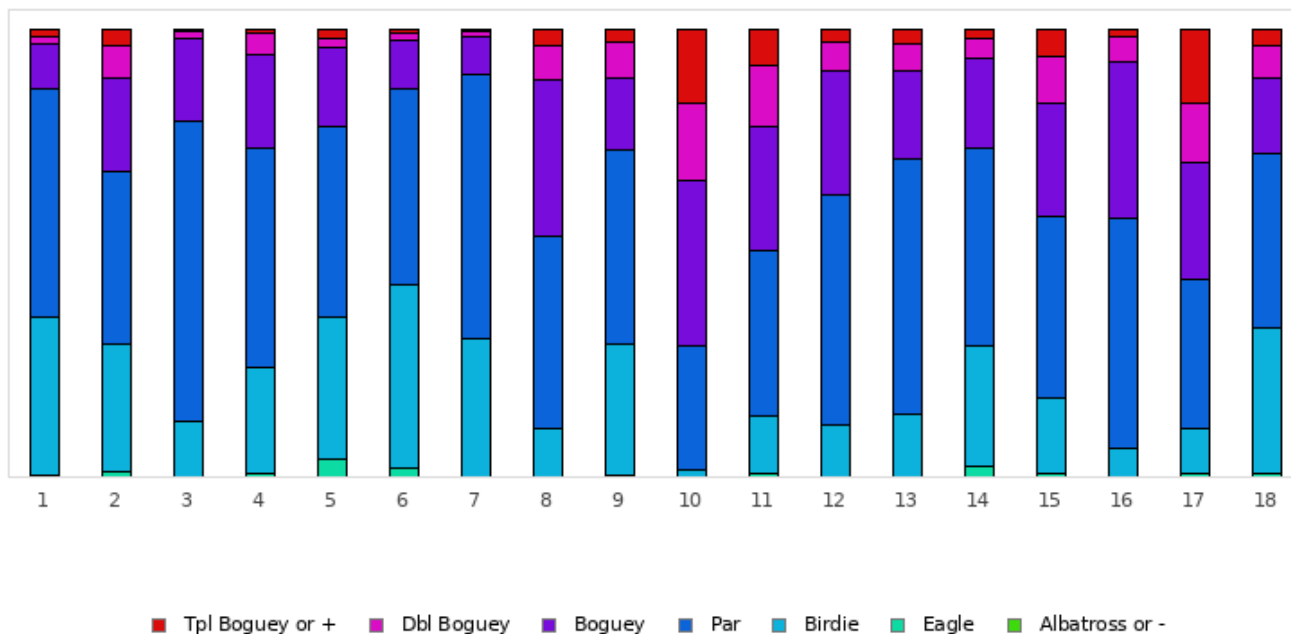

FOOTGOLF FRANCE
Association Française de FootGolf

EVAD'PARC MONTENOIS

Montenois - 18 trous

Distribution of scores

Holes	1	2	3	4	5	6	7	8	9	10	11	12	13	14	15	16	17	18	Total
PAR of ref.	4	4	3	5	4	4	3	5	4	4	4	4	3	4	5	4	4	3	71
Albatross or -	0 0%	0 0%	0 0%	0 0%	0 0%	0 0%	0 0%	0 0%	0 0%	0 0%	0 0%	0 0%	0 0%	0 0%	0 0%	0 0%	0 0%	0 0%	0 0%
Eagle	2 0.3%	8 1.4%	1 0.2%	4 0.7%	24 4.2%	11 1.9%	1 0.2%	1 0.2%	3 0.5%	0 0%	5 0.9%	1 0.2%	0 0%	13 2.3%	4 0.7%	0 0%	4 0.7%	4 0.7%	86 0.8%
Birdie	204 35.5%	163 28.3%	70 12.2%	137 23.8%	182 31.7%	237 41.2%	177 30.8%	62 10.8%	167 29%	10 1.7%	74 12.9%	67 11.7%	81 14.1%	156 27.1%	98 17%	36 6.3%	59 10.3%	188 32.7%	2168 20.9%
PAR	293 51%	222 38.6%	385 67%	281 48.9%	245 42.6%	251 43.7%	339 59%	247 43%	250 43.5%	158 27.5%	211 36.7%	295 51.3%	328 57%	254 44.2%	232 40.3%	296 51.5%	190 33%	223 38.8%	4700 45.4%
Bogues	57 9.9%	120 20.9%	108 18.8%	120 20.9%	100 17.4%	61 10.6%	48 8.3%	201 35%	93 16.2%	213 37%	160 27.8%	159 27.7%	112 19.5%	114 19.8%	145 25.2%	202 35.1%	150 26.1%	97 16.9%	2260 21.8%
Dbl Boguey	9 1.6%	40 7%	8 1.4%	27 4.7%	11 1.9%	10 1.7%	7 1.2%	42 7.3%	45 7.8%	98 17%	78 13.6%	36 6.3%	36 6.3%	26 4.5%	60 10.4%	32 5.6%	77 13.4%	42 7.3%	684 6.6%
Tpl Boguey	10 1.7%	22 3.8%	3 0.5%	6 1%	13 2.3%	5 0.9%	3 0.5%	22 3.8%	17 3%	96 16.7%	47 8.2%	17 3%	18 3.1%	12 2.1%	36 6.3%	9 1.6%	95 16.5%	21 3.7%	452 4.4%
Min	2	2	1	3	2	2	1	3	2	3	2	2	2	2	3	3	2	1	1
Max	10	10	10	10	10	10	10	10	10	10	10	10	10	10	10	10	10	10	10
Average	3.8	4.2	3.1	5.1	3.9	3.7	2.8	5.5	4.1	5.3	4.7	4.4	3.3	4.1	5.5	4.5	5.1	3.1	4.2

Course Record

M. BELTRAN Jonathan

2026 - E3 - Montenois

-10