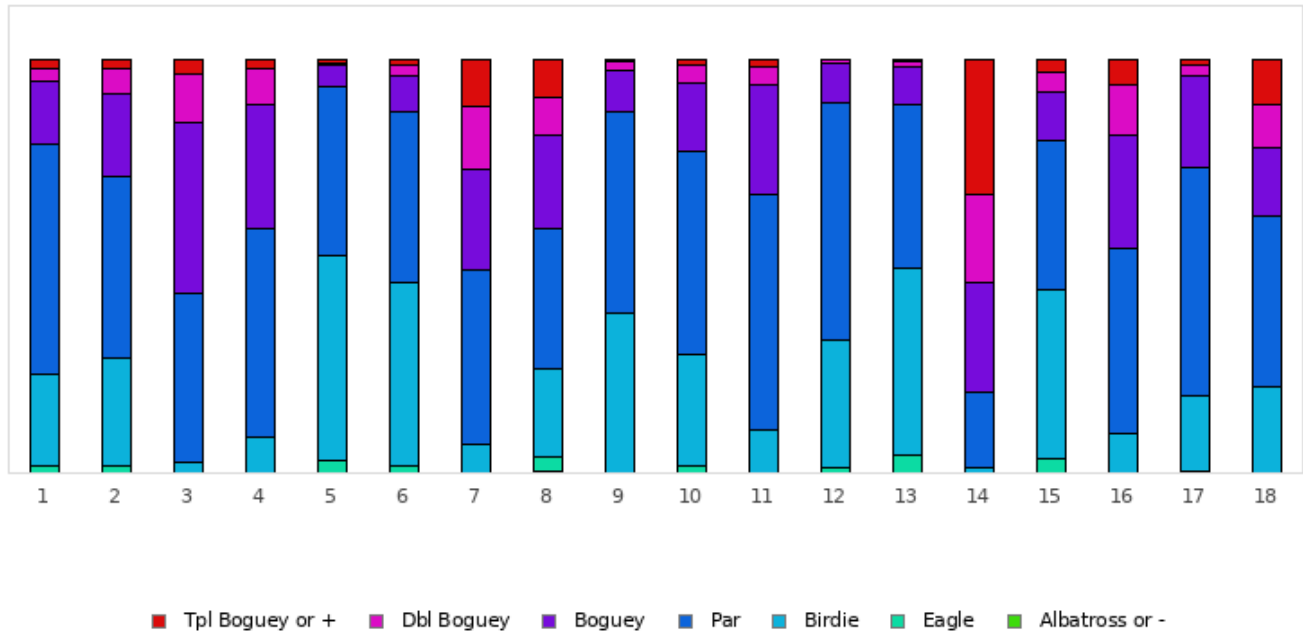

FOOTGOLF FRANCE
Association Française de FootGolf

GOLF DU CLAux AMIC

Claux Amic - 18 trous

Distribution of scores

Holes	1	2	3	4	5	6	7	8	9	10	11	12	13	14	15	16	17	18	Total
PAR of ref.	4	5	3	4	3	4	3	5	3	4	3	3	5	4	5	3	4	5	70
Albatross or -	0 0%	0 0%	0 0%	0 0%	0 0%	0 0%	0 0%	2 0.3%	0 0%	0 0%	0 0%	0 0%	1 0.2%	0 0%	0 0%	0 0%	0 0%	0 0%	3 0%
Eagle	10 1.6%	12 1.9%	0 0%	1 0.2%	20 3.2%	11 1.8%	0 0%	23 3.7%	1 0.2%	11 1.8%	1 0.2%	7 1.1%	27 4.4%	0 0%	21 3.4%	1 0.2%	2 0.3%	1 0.2%	149 1.3%
Birdie	137 22.1%	161 26%	15 2.4%	54 8.7%	306 49.4%	275 44.4%	43 6.9%	131 21.1%	239 38.5%	167 26.9%	63 10.2%	191 30.8%	279 45%	9 1.5%	254 41%	59 9.5%	113 18.2%	127 20.5%	2623 23.5%
PAR	346 55.8%	272 43.9%	253 40.8%	311 50.2%	252 40.6%	256 41.3%	260 41.9%	209 33.7%	301 48.5%	305 49.2%	354 57.1%	356 57.4%	245 39.5%	111 17.9%	224 36.1%	276 44.5%	343 55.3%	256 41.3%	4930 44.2%
Bogues	95 15.3%	123 19.8%	257 41.5%	185 29.8%	32 5.2%	53 8.5%	152 24.5%	142 22.9%	62 10%	102 16.5%	164 26.5%	59 9.5%	56 9%	166 26.8%	73 11.8%	169 27.3%	137 22.1%	104 16.8%	2131 19.1%
Dbl Boguey	18 2.9%	37 6%	74 11.9%	54 8.7%	5 0.8%	15 2.4%	94 15.2%	57 9.2%	13 2.1%	27 4.4%	26 4.2%	5 0.8%	8 1.3%	132 21.3%	29 4.7%	76 12.3%	16 2.6%	64 10.3%	750 6.7%
Tpl Boguey	14 2.3%	15 2.4%	21 3.4%	15 2.4%	5 0.8%	10 1.6%	71 11.5%	56 9%	4 0.6%	8 1.3%	12 1.9%	2 0.3%	4 0.6%	202 32.6%	19 3.1%	39 6.3%	9 1.5%	68 11%	574 5.1%
Min	2	3	2	2	1	2	2	2	1	2	1	1	2	3	3	1	2	3	1
Max	10	10	10	10	10	10	10	10	10	10	10	10	10	10	10	10	10	10	10
Average	4.1	5.1	3.8	4.5	2.6	3.7	3.9	5.5	2.8	4	3.3	2.8	4.6	6.1	4.9	3.7	4.2	5.6	4.2

Course Record

M. MERIEM Camel

2021 - FINALE : Claux Amic

-12