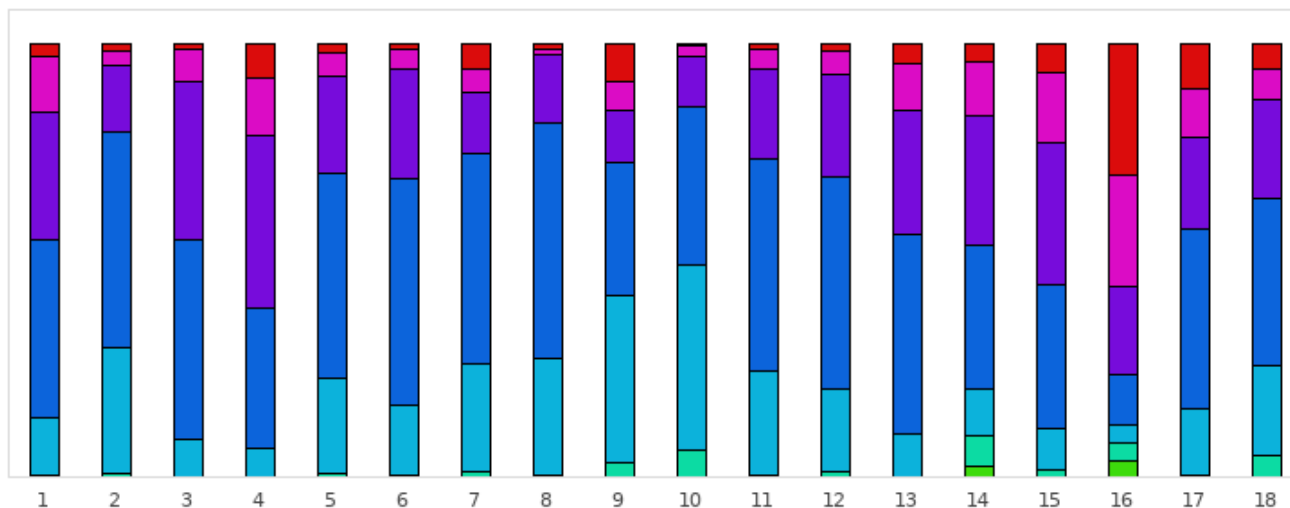

FOOTGOLF FRANCE
Association Française de FootGolf

GOLF NORMANDIE COTE D'ALBATRE

Albatre 18 trous

Distribution of scores

■ Tpl Boguey or + ■ Dbl Boguey ■ Boguey ■ Par ■ Birdie ■ Eagle ■ Albatross or -

Holes	1	2	3	4	5	6	7	8	9	10	11	12	13	14	15	16	17	18	Total
PAR of ref.	4	4	3	4	3	3	3	4	4	5	4	4	3	5	4	5	4	5	71
Albatross or -	0 0%	0 0%	0 0%	0 0%	0 0%	0 0%	0 0%	0 0%	0 0%	0 0%	0 0%	0 0%	0 0%	23 2.5%	0 0%	33 3.6%	0 0%	1 0.1%	57 0.3%
Eagle	2 0.2%	7 0.8%	0 0%	0 0%	8 0.9%	3 0.3%	11 1.2%	5 0.5%	29 3.1%	56 6%	4 0.4%	11 1.2%	0 0%	65 7%	14 1.5%	39 4.2%	3 0.3%	44 4.7%	301 1.8%
Birdie	124 13.4%	270 29.1%	81 8.7%	63 6.8%	205 22.1%	149 16.1%	230 24.8%	250 27%	361 38.9%	397 42.8%	223 24.1%	177 19.1%	91 9.8%	100 10.8%	91 9.8%	39 4.2%	143 15.4%	194 20.9%	3188 19.1%
PAR	381 41.1%	463 49.9%	425 45.8%	298 32.1%	436 47%	488 52.6%	452 48.8%	502 54.2%	284 30.6%	338 36.5%	452 48.8%	453 48.9%	428 46.2%	310 33.4%	305 32.9%	107 11.5%	383 41.3%	358 38.6%	6863 41.1%
Boguey	275 29.7%	140 15.1%	340 36.7%	368 39.7%	207 22.3%	235 25.4%	130 14%	148 16%	112 12.1%	110 11.9%	194 20.9%	222 23.9%	266 28.7%	277 29.9%	305 32.9%	191 20.6%	197 21.3%	210 22.7%	3927 23.5%
Dbl Boguey	117 12.6%	33 3.6%	69 7.4%	124 13.4%	53 5.7%	41 4.4%	51 5.5%	12 1.3%	60 6.5%	21 2.3%	42 4.5%	50 5.4%	100 10.8%	112 12.1%	149 16.1%	239 25.8%	106 11.4%	66 7.1%	1445 8.7%
Tpl Boguey	28 3%	14 1.5%	12 1.3%	74 8%	18 1.9%	11 1.2%	53 5.7%	10 1.1%	81 8.7%	5 0.5%	12 1.3%	14 1.5%	42 4.5%	40 4.3%	63 6.8%	279 30.1%	95 10.2%	54 5.8%	905 5.4%
Min	2	2	2	3	1	1	1	2	2	3	2	2	2	1	2	1	2	2	1
Max	10	10	10	10	10	10	10	10	10	10	10	10	10	10	10	10	10	10	10
Average	4.5	4	3.5	4.9	3.2	3.2	3.2	3.9	4.2	4.6	4.1	4.2	3.6	5.4	4.8	6.6	4.7	5.3	4.3

Course Record

M. HEDIN Frederic

2021 - ÉTAPE 4 : Golf Normandie Côte d'Albatre (NFGT)

-16