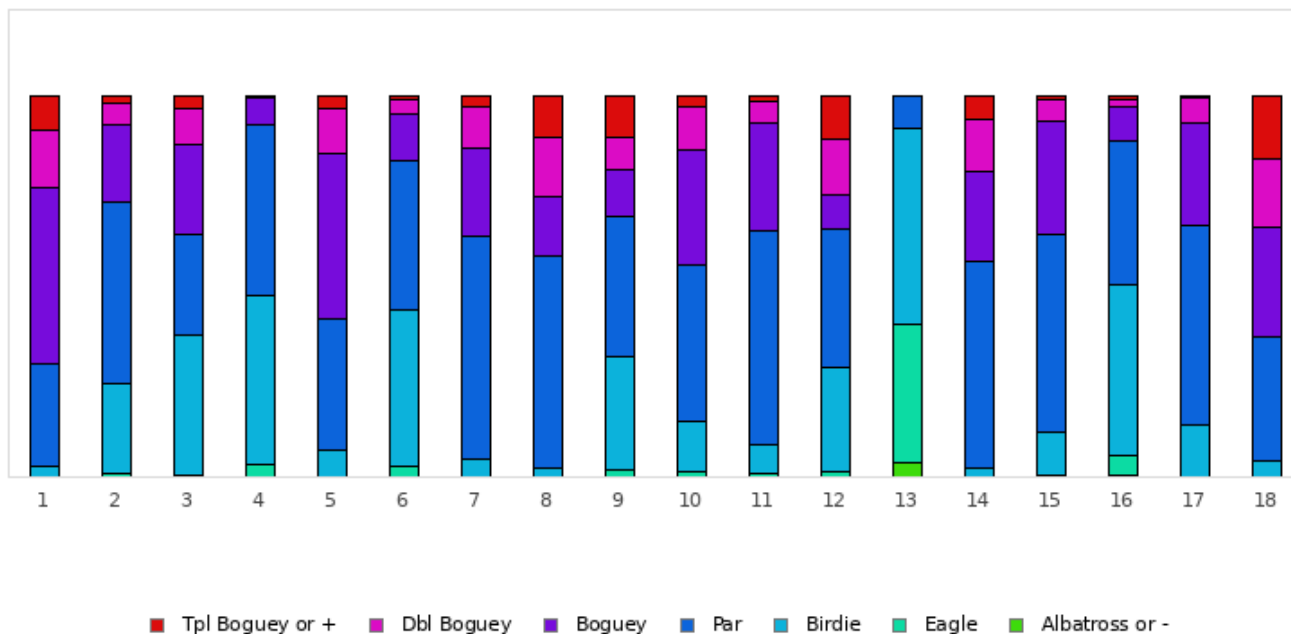

FOOTGOLF FRANCE
Association Française de FootGolf

GOLF DE MENNEVILLE

Menneville - 9 trous

Distribution of scores

Holes	1	2	3	4	5	6	7	8	9	10	11	12	13	14	15	16	17	18	Total
PAR of ref.	4	3	4	4	4	5	3	3	4	4	3	3	5	3	4	5	4	3	68
Albatross or -	0 0%	0 0%	0 0%	0 0%	0 0%	0 0%	0 0%	0 0%	0 0%	0 0%	0 0%	0 0%	8 3.9%	0 0%	0 0%	1 0.5%	0 0%	0 0%	9 0.2%
Eagle	0 0%	2 1%	1 0.5%	7 3.4%	0 0%	6 2.9%	0 0%	0 0%	4 2%	3 1.5%	2 1%	3 1.5%	74 36.3%	0 0%	1 0.5%	11 5.4%	0 0%	0 0%	114 3.1%
Birdie	6 2.9%	48 23.5%	75 36.8%	90 44.1%	14 6.9%	83 40.7%	10 4.9%	5 2.5%	60 29.4%	27 13.2%	15 7.4%	56 27.5%	105 51.5%	5 2.5%	23 11.3%	91 44.6%	28 13.7%	9 4.4%	750 20.4%
PAR	55 27%	97 47.5%	54 26.5%	91 44.6%	71 34.8%	80 39.2%	119 58.3%	113 55.4%	75 36.8%	83 40.7%	115 56.4%	74 36.3%	17 8.3%	110 53.9%	106 52%	77 37.7%	107 52.5%	66 32.4%	1510 41.1%
Boguey	94 46.1%	41 20.1%	48 23.5%	15 7.4%	88 43.1%	25 12.3%	47 23%	32 15.7%	25 12.3%	62 30.4%	57 27.9%	18 8.8%	0 0%	48 23.5%	60 29.4%	18 8.8%	54 26.5%	59 28.9%	791 21.5%
Dbl Boguey	31 15.2%	12 5.9%	19 9.3%	1 0.5%	24 11.8%	8 3.9%	22 10.8%	32 15.7%	18 8.8%	23 11.3%	12 5.9%	30 14.7%	0 0%	28 13.7%	12 5.9%	4 2%	14 6.9%	36 17.6%	326 8.9%
Tpl Boguey	18 8.8%	4 2%	7 3.4%	0 0%	7 3.4%	2 1%	6 2.9%	22 10.8%	22 10.8%	6 2.9%	3 1.5%	23 11.3%	0 0%	13 6.4%	2 1%	2 1%	1 0.5%	34 16.7%	172 4.7%
Min	3	1	2	2	3	3	2	2	2	2	1	1	2	2	2	2	3	2	1
Max	8	6	7	6	8	9	8	7	10	11	7	9	5	10	7	8	7	8	11
Average	5	3.1	4.1	3.6	4.7	4.8	3.5	3.8	4.3	4.5	3.4	3.5	3.6	3.7	4.3	4.6	4.3	4.2	4.1

Course Record

M. BELLANGER Alexis

2021 - ÉTAPE 1 : Menneville

-12

FOOTGOLF FRANCE
Association Française de FootGolf

GOLF DE MENNEVILLE

Menneville - 18 trous

Distribution of scores