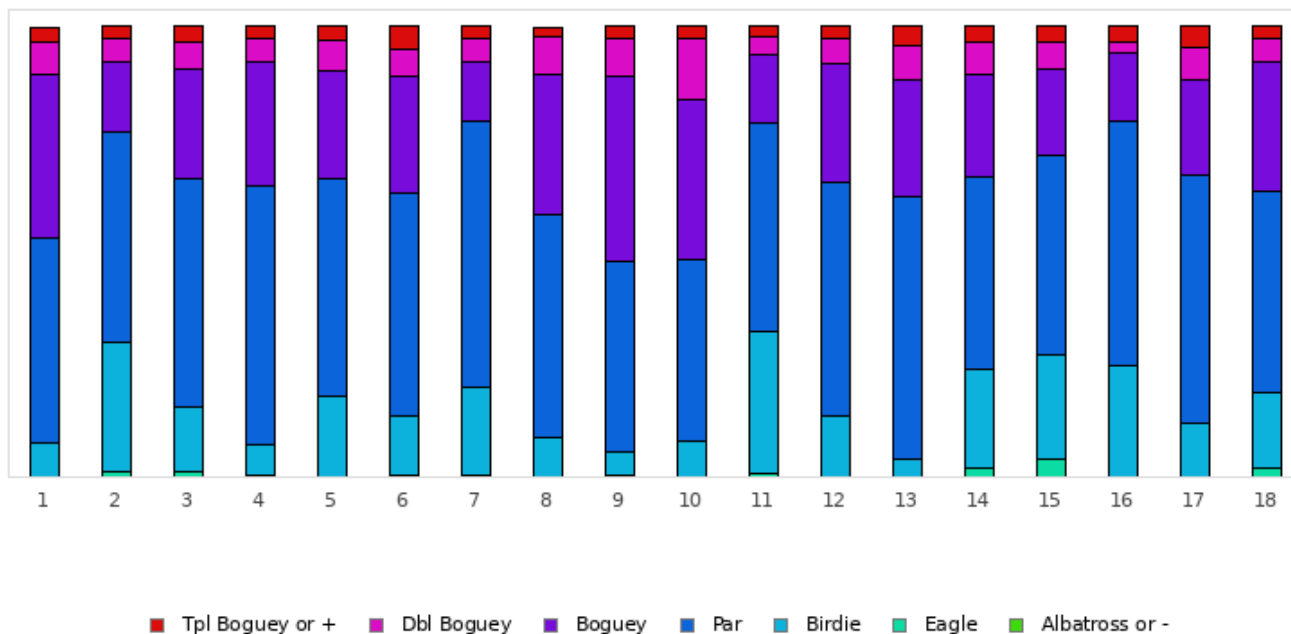

FOOTGOLF FRANCE
Association Française de FootGolf

GOLF DE LYON GOUVERNEUR

Lyon Gouverneur 9T

Distribution of scores

Holes	1	2	3	4	5	6	7	8	9	10	11	12	13	14	15	16	17	18	Total
PAR of ref.	3	5	5	3	5	5	4	5	4	3	5	5	3	5	5	4	5	4	78
Albatross or -	0 0%	0 0%	0 0%	0 0%	0 0%	0 0%	0 0%	0 0%	0 0%	0 0%	0 0%	0 0%	0 0%	0 0%	0 0%	0 0%	0 0%	0 0%	0 0%
Eagle	0 0%	3 1%	4 1.4%	1 0.3%	0 0%	1 0.3%	1 0.3%	0 0%	1 0.3%	0 0%	2 0.7%	0 0%	0 0%	6 2.1%	11 3.8%	0 0%	0 0%	6 2.1%	36 0.7%
Birdie	22 7.6%	84 29%	41 14.1%	20 6.9%	52 17.9%	38 13.1%	57 19.7%	25 8.7%	15 5.2%	23 7.9%	91 31.4%	39 13.4%	11 3.8%	63 21.7%	67 23.1%	72 24.8%	35 12.1%	48 16.6%	803 15.4%
PAR	131 45.3%	135 46.6%	147 50.7%	166 57.2%	140 48.3%	143 49.3%	170 58.6%	143 49.5%	123 42.4%	117 40.3%	134 46.2%	150 51.7%	169 58.3%	124 42.8%	129 44.5%	157 54.1%	159 54.8%	130 44.8%	2567 49.2%
Boguey	105 36.3%	44 15.2%	70 24.1%	79 27.2%	69 23.8%	75 25.9%	39 13.4%	91 31.5%	118 40.7%	102 35.2%	44 15.2%	76 26.2%	75 25.9%	66 22.8%	55 19%	43 14.8%	61 21%	82 28.3%	1294 24.8%
Dbl Boguey	21 7.3%	16 5.5%	17 5.9%	16 5.5%	19 6.6%	18 6.2%	15 5.2%	24 8.3%	24 8.3%	39 13.4%	12 4.1%	16 5.5%	22 7.6%	20 6.9%	17 5.9%	7 2.4%	21 7.2%	15 5.2%	339 6.5%
Tpl Boguey	10 3.5%	8 2.8%	11 3.8%	8 2.8%	10 3.4%	15 5.2%	8 2.8%	6 2.1%	9 3.1%	9 3.1%	7 2.4%	9 3.1%	13 4.5%	11 3.8%	11 3.8%	11 3.8%	14 4.8%	9 3.1%	179 3.4%
Min	2	3	3	1	4	3	2	4	2	2	3	4	2	3	3	3	4	2	1
Max	10	10	10	10	10	10	10	10	10	10	10	10	10	10	10	10	10	10	10
Average	3.6	5.1	5.3	3.4	5.3	5.4	4.2	5.5	4.7	3.7	5	5.4	3.6	5.3	5.2	4.1	5.4	4.3	4.7

Course Record

M. ACEDO Jeremy

2022 - ÉTAPE 6 : Gouverneur

-78