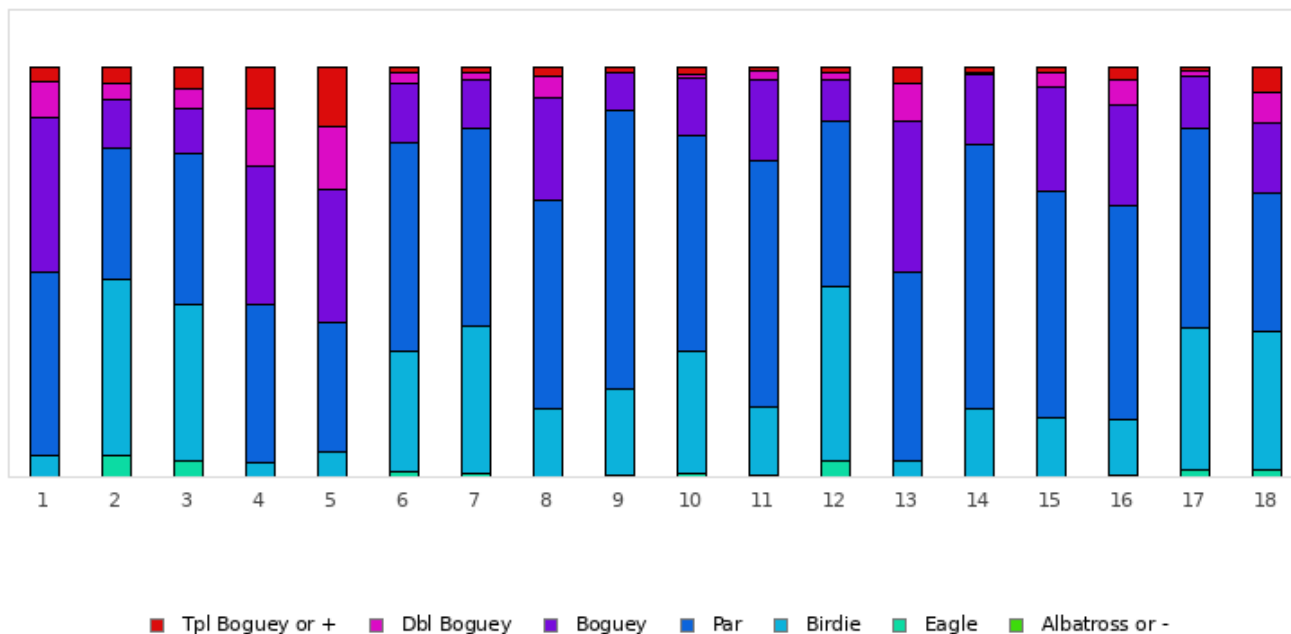

FOOTGOLF FRANCE
Association Française de FootGolf

GOLF-HOTEL DE SAINT-SAËNS

Golf de Saint-Saëns

Distribution of scores

Holes	1	2	3	4	5	6	7	8	9	10	11	12	13	14	15	16	17	18	Total
PAR of ref.	4	5	5	4	4	4	4	4	3	4	3	5	4	3	4	4	5	4	73
Albatross or -	0	2	0	0	0	0	0	0	0	0	0	0	0	0	0	0	0	0	2
Eagle	0	53	43	0	1	13	10	2	3	8	6	40	0	0	0	5	17	20	221
	0%	5%	4.1%	0%	0.1%	1.2%	0.9%	0.2%	0.3%	0.8%	0.6%	3.8%	0%	0%	0%	0.5%	1.6%	1.9%	1.2%
Birdie	55	453	402	35	63	308	380	173	224	313	174	449	40	176	153	143	364	352	4257
	5.2%	43%	38.1%	3.3%	6%	29.2%	36.1%	16.4%	21.3%	29.7%	16.5%	42.6%	3.8%	16.7%	14.5%	13.6%	34.5%	33.4%	22.4%
PAR	472	338	384	410	333	536	507	536	715	554	631	425	488	676	579	549	513	358	9004
	44.8%	32.1%	36.4%	38.9%	31.6%	50.9%	48.1%	50.9%	67.8%	52.6%	59.9%	40.3%	46.3%	64.1%	54.9%	52.1%	48.7%	34%	47.5%
Boguey	397	121	119	353	341	154	121	263	96	150	209	108	384	182	271	259	135	179	3842
	37.7%	11.5%	11.3%	33.5%	32.4%	14.6%	11.5%	25%	9.1%	14.2%	19.8%	10.2%	36.4%	17.3%	25.7%	24.6%	12.8%	17%	20.3%
Dbl Boguey	90	45	48	150	164	26	19	55	1	11	23	17	99	6	35	63	13	80	945
	8.5%	4.3%	4.6%	14.2%	15.6%	2.5%	1.8%	5.2%	0.1%	1%	2.2%	1.6%	9.4%	0.6%	3.3%	6%	1.2%	7.6%	5%
Tpl Boguey	40	42	58	106	152	17	17	25	15	18	11	15	43	14	16	35	12	65	701
	3.8%	4%	5.5%	10.1%	14.4%	1.6%	1.6%	2.4%	1.4%	1.7%	1%	1.4%	4.1%	1.3%	1.5%	3.3%	1.1%	6.2%	3.7%
Min	3	2	3	3	2	2	2	2	1	2	1	3	3	2	3	2	3	2	1
Max	10	10	10	10	10	10	10	10	10	10	10	10	10	10	10	10	10	10	10
Average	4.6	4.8	5	5	5.2	4	3.9	4.3	3	3.9	3.1	4.7	4.7	3.1	4.3	4.4	4.8	4.2	4.3