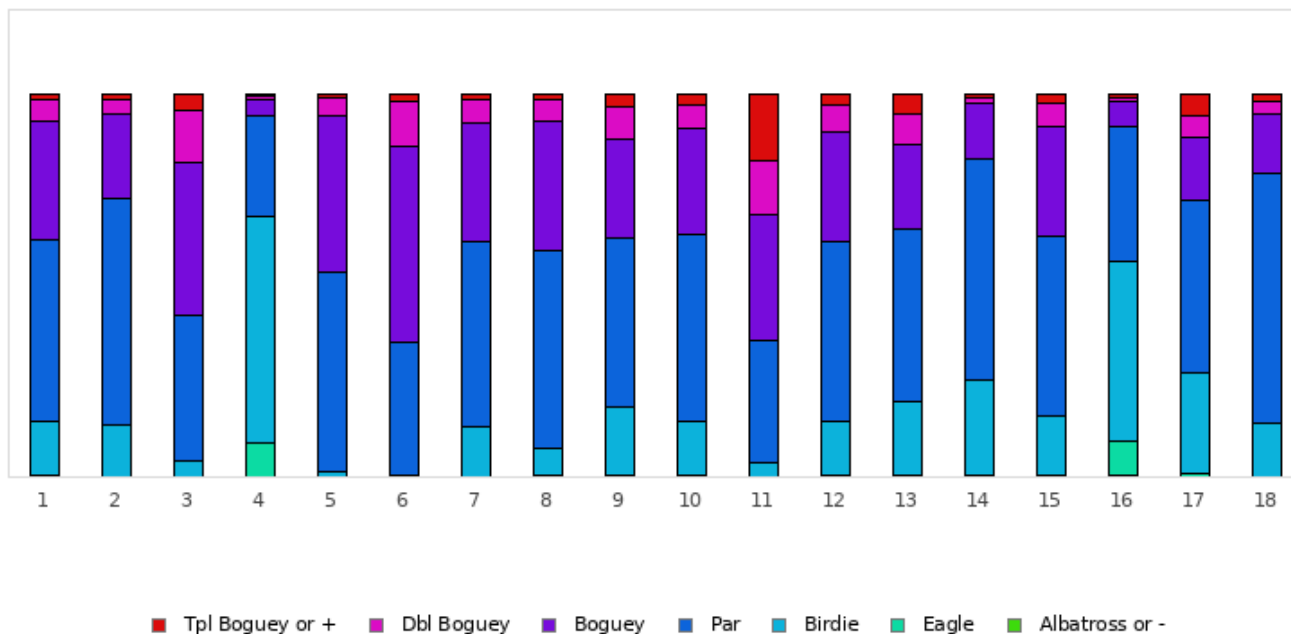

FOOTGOLF FRANCE
Association Française de FootGolf

GOLF DE LÉSIGNY-RÉVEILLON

Golf de Lésigny

Distribution of scores

Holes	1	2	3	4	5	6	7	8	9	10	11	12	13	14	15	16	17	18	Total
PAR of ref.	5	3	4	5	3	3	4	3	4	4	4	4	4	4	4	5	4	3	70
Albatross or -	0 0%	0 0%	0 0%	2 0.1%	0 0%	0 0%	0 0%	0 0%	0 0%	0 0%	0 0%	0 0%	0 0%	0 0%	0 0%	6 0.3%	0 0%	0 0%	8 0%
Eagle	12 0.6%	0 0%	0 0%	183 8.9%	0 0%	0 0%	4 0.2%	7 0.3%	8 0.4%	8 0.4%	0 0%	8 0.4%	9 0.4%	14 0.7%	6 0.3%	191 9.3%	18 0.9%	0 0%	468 1.3%
Birdie	287 14%	283 13.8%	88 4.3%	1207 58.9%	33 1.6%	12 0.6%	270 13.2%	149 7.3%	367 17.9%	288 14.1%	80 3.9%	287 14%	391 19.1%	510 24.9%	321 15.7%	954 46.6%	538 26.3%	285 13.9%	6350 17.2%
PAR	967 47.2%	1211 59.1%	776 37.9%	537 26.2%	1066 52%	705 34.4%	983 48%	1052 51.3%	905 44.2%	1005 49%	647 31.6%	969 47.3%	924 45.1%	1179 57.6%	962 46.9%	722 35.2%	922 45%	1341 65.4%	16873 45.7%
Boguey	634 30.9%	448 21.9%	814 39.7%	94 4.6%	837 40.8%	1048 51.1%	636 31%	694 33.9%	529 25.8%	569 27.8%	677 33%	585 28.6%	453 22.1%	301 14.7%	587 28.6%	133 6.5%	339 16.5%	314 15.3%	9692 26.3%
Dbl Boguey	120 5.9%	82 4%	281 13.7%	13 0.6%	92 4.5%	248 12.1%	123 6%	118 5.8%	173 8.4%	123 6%	290 14.2%	138 6.7%	164 8%	27 1.3%	127 6.2%	27 1.3%	116 5.7%	74 3.6%	2336 6.3%
Tpl Boguey	29 1.4%	25 1.2%	90 4.4%	13 0.6%	21 1%	36 1.8%	33 1.6%	29 1.4%	67 3.3%	56 2.7%	355 17.3%	62 3%	108 5.3%	17 0.8%	46 2.2%	16 0.8%	116 5.7%	35 1.7%	1154 3.1%
Min	3	2	3	2	2	2	2	1	2	2	3	2	2	2	2	2	2	2	1
Max	10	10	10	10	10	10	10	10	10	10	10	10	10	10	10	10	14	10	14
Average	5.3	3.2	4.8	4.3	3.5	3.8	4.4	3.4	4.4	4.4	5.3	4.4	4.4	4	4.3	4.5	4.2	3.2	4.2

Course Record

M. PLACE Kevin

2023 - Etape 15 - Lésigny

-12