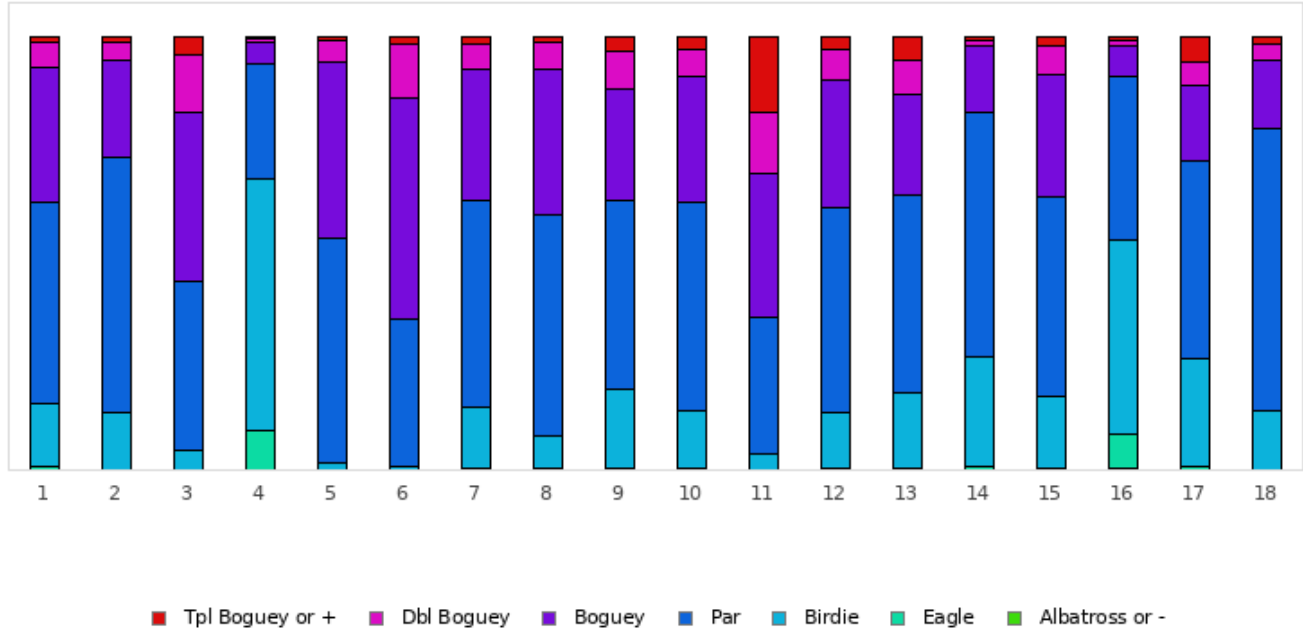

# GOLF DE LÉSIGNY-RÉVEILLON

## Golf de Lésigny

Distribution of scores

Holes	1	2	3	4	5	6	7	8	9	10	11	12	13	14	15	16	17	18	Total
PAR of ref.	5	3	4	5	3	3	4	3	4	4	4	4	4	4	4	5	4	3	70
Albatross or -	0 0%	0 0%	0 0%	2 0.1%	0 0%	0 0%	0 0%	0 0%	0 0%	0 0%	0 0%	0 0%	0 0%	0 0%	0 0%	5 0.3%	0 0%	0 0%	7 0%
Eagle	12 0.6%	0 0%	0 0%	166 8.9%	0 0%	0 0%	4 0.2%	7 0.4%	7 0.4%	8 0.4%	0 0%	8 0.4%	7 0.4%	12 0.6%	5 0.3%	146 7.9%	15 0.8%	0 0%	397 1.2%
Birdie	270 14.5%	249 13.4%	86 4.6%	1075 57.9%	30 1.6%	12 0.6%	262 14.1%	142 7.7%	337 18.2%	245 13.2%	71 3.8%	238 12.8%	327 17.6%	469 25.3%	307 16.5%	837 45.1%	461 24.8%	256 13.8%	5674 17%
PAR	868 46.8%	1087 58.6%	721 38.8%	499 26.9%	959 51.7%	637 34.3%	889 47.9%	943 50.8%	811 43.7%	891 48%	584 31.5%	875 47.1%	844 45.5%	1047 56.4%	859 46.3%	693 37.3%	846 45.6%	1209 65.1%	15262 45.7%
Boguey	570 30.7%	418 22.5%	723 39%	89 4.8%	761 41%	943 50.8%	561 30.2%	626 33.7%	479 25.8%	537 28.9%	613 33%	547 29.5%	426 23%	286 15.4%	525 28.3%	132 7.1%	321 17.3%	286 15.4%	8843 26.5%
Dbl Boguey	108 5.8%	78 4.2%	245 13.2%	13 0.7%	86 4.6%	231 12.4%	110 5.9%	111 6%	161 8.7%	120 6.5%	263 14.2%	129 7%	152 8.2%	25 1.3%	118 6.4%	27 1.5%	103 5.5%	70 3.8%	2150 6.4%
Tpl Boguey	28 1.5%	24 1.3%	81 4.4%	12 0.6%	20 1.1%	33 1.8%	30 1.6%	27 1.5%	61 3.3%	55 3%	325 17.5%	59 3.2%	100 5.4%	17 0.9%	42 2.3%	16 0.9%	110 5.9%	35 1.9%	1075 3.2%
Min	3	2	3	2	2	2	2	1	2	2	3	2	2	2	2	2	2	2	1
Max	10	10	10	10	10	10	10	10	10	10	10	10	10	10	10	10	14	10	14
Average	5.3	3.2	4.8	4.3	3.5	3.8	4.3	3.4	4.4	4.4	5.3	4.4	4.4	4	4.3	4.5	4.3	3.2	4.2