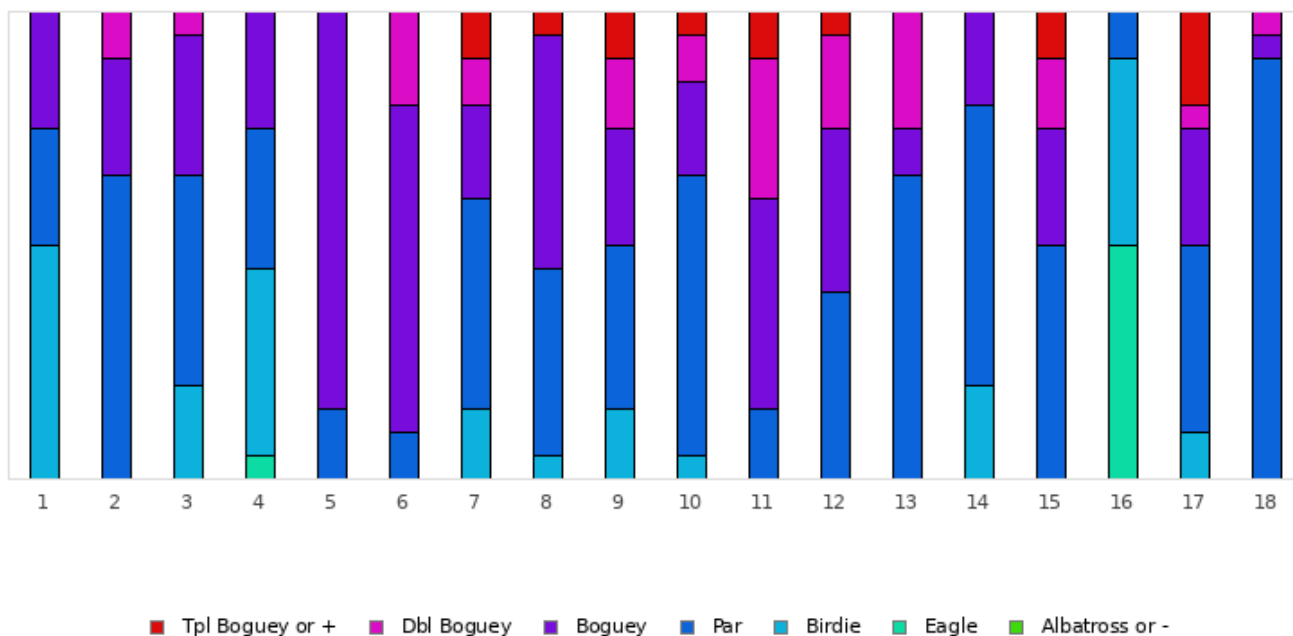

FOOTGOLF FRANCE
Association Française de FootGolf

GOLF DE LÉSIGNY-RÉVEILLON

2022 - ETAPE 21 : LESIGNY - TF - Golf de Lésigny

Distribution of scores

Holes	1	2	3	4	5	6	7	8	9	10	11	12	13	14	15	16	17	18	Total
PAR of ref.	5	3	4	5	3	3	4	3	4	4	4	4	4	4	4	5	4	3	70
Albatross or -	0 0%	0 0%	0 0%	0 0%	0 0%	0 0%	0 0%	0 0%	0 0%	0 0%	0 0%	0 0%	0 0%	0 0%	0 0%	0 0%	0 0%	0 0%	0 0%
Eagle	0 0%	0 0%	0 0%	1 5%	0 0%	0 0%	0 0%	0 0%	0 0%	0 0%	0 0%	0 0%	0 0%	0 0%	0 0%	10 50%	0 0%	0 0%	11 3.1%
Birdie	10 50%	0 0%	4 20%	8 40%	0 0%	0 0%	3 15%	1 5%	3 15%	1 5%	0 0%	0 0%	0 0%	4 20%	0 0%	8 40%	2 10%	0 0%	44 12.2%
PAR	5 25%	13 65%	9 45%	6 30%	3 15%	2 10%	9 45%	8 40%	7 35%	12 60%	3 15%	8 40%	13 65%	12 60%	10 50%	2 10%	8 40%	18 90%	148 41.1%
Bogeuy	5 25%	5 25%	6 30%	5 25%	17 85%	14 70%	4 20%	10 50%	5 25%	4 20%	9 45%	7 35%	2 10%	4 20%	5 25%	0 0%	5 25%	1 5%	108 30%
Dbl Bogeuy	0 0%	2 10%	1 5%	0 0%	0 0%	4 20%	2 10%	0 0%	3 15%	2 10%	6 30%	4 20%	5 25%	0 0%	3 15%	0 0%	1 5%	1 5%	34 9.4%
Tpl Bogeuy	0 0%	0 0%	0 0%	0 0%	0 0%	0 0%	2 10%	1 5%	2 10%	1 5%	2 10%	1 5%	0 0%	0 0%	2 10%	0 0%	4 20%	0 0%	15 4.2%
Min	4	3	3	3	3	3	3	2	3	3	4	4	4	3	4	3	3	3	2
Max	6	5	6	6	4	5	8	6	8	7	7	7	6	5	7	5	8	5	8
Average	4.8	3.5	4.2	4.8	3.9	4.1	4.6	3.6	4.8	4.5	5.4	4.9	4.6	4	4.9	3.6	4.9	3.2	4.3
Winner of the stage	Mme SUSS Tiffany																	2022 - ETAPE 21 : LESIGNY - TF	-1
Course Record	M. PLACE Kevin																	2023 - Etape 15 - Lésigny	-12