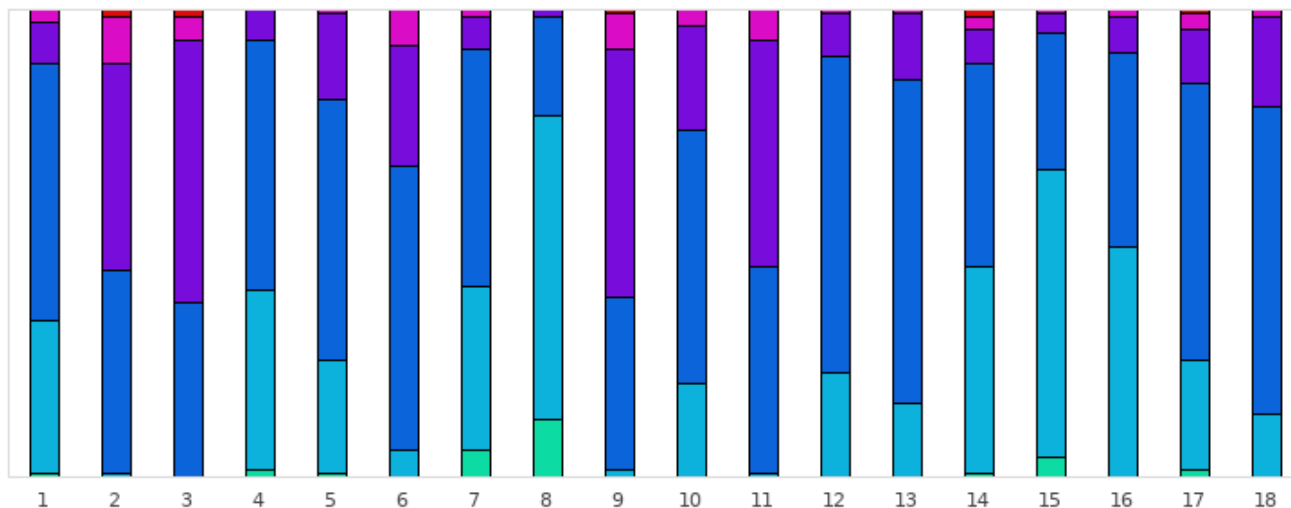

Course Record

M. CREVON Frederic

2023 - E3 : Savenay

-9

FOOTGOLF FRANCE
Association Française de FootGolf

GOLF BLUEGREEN SAVENAY

18 Trous

Distribution of scores

■ Tpl Boguey or + ■ Dbl Boguey ■ Boguey ■ Par ■ Birdie ■ Eagle ■ Albatross or -

Holes	1	2	3	4	5	6	7	8	9	10	11	12	13	14	15	16	17	18	Total
PAR of ref.	5	4	3	4	5	3	5	5	3	4	3	3	4	4	4	5	4	4	72
Albatross or -	0 0%	0 0%	0 0%	0 0%	0 0%	0 0%	0 0%	0 0%	0 0%	0 0%	0 0%	0 0%	0 0%	0 0%	0 0%	0 0%	0 0%	0 0%	0 0%
Eagle	1 0.8%	0 0%	0 0%	2 1.7%	1 0.8%	0 0%	7 5.8%	15 12.5%	0 0%	0 0%	0 0%	0 0%	0 0%	1 0.8%	5 4.2%	0 0%	2 1.7%	0 0%	34 1.6%
Birdie	39 32.5%	1 0.8%	0 0%	46 38.3%	29 24.2%	7 5.8%	42 35%	78 65%	2 1.7%	24 20%	1 0.8%	27 22.5%	19 15.8%	53 44.2%	74 61.7%	59 49.2%	28 23.3%	16 13.3%	545 25.2%
PAR	66 55%	52 43.3%	45 37.5%	64 53.3%	67 55.8%	73 60.8%	61 50.8%	25 20.8%	44 36.7%	65 54.2%	53 44.2%	81 67.5%	83 69.2%	52 43.3%	35 29.2%	50 41.7%	71 59.2%	79 65.8%	1066 49.4%
Boguey	11 9.2%	53 44.2%	67 55.8%	8 6.7%	22 18.3%	31 25.8%	8 6.7%	2 1.7%	64 53.3%	27 22.5%	58 48.3%	11 9.2%	17 14.2%	9 7.5%	5 4.2%	9 7.5%	14 11.7%	23 19.2%	439 20.3%
Dbl Boguey	3 2.5%	12 10%	6 5%	0 0%	1 0.8%	9 7.5%	2 1.7%	0 0%	9 7.5%	4 3.3%	8 6.7%	1 0.8%	1 0.8%	3 2.5%	1 0.8%	2 1.7%	4 3.3%	2 1.7%	68 3.1%
Tpl Boguey	0 0%	2 1.7%	2 1.7%	0 0%	0 0%	0 0%	0 0%	0 0%	1 0.8%	0 0%	0 0%	0 0%	0 0%	2 1.7%	0 0%	0 0%	1 0.8%	0 0%	8 0.4%
Min	3	3	3	2	3	2	3	3	2	3	2	2	3	2	2	4	2	3	2
Max	7	7	6	5	7	5	7	6	6	6	5	5	6	8	6	7	7	6	8
Average	4.8	4.7	3.7	3.7	4.9	3.4	4.6	4.1	3.7	4.1	3.6	2.9	4	3.7	3.4	4.6	3.9	4.1	4