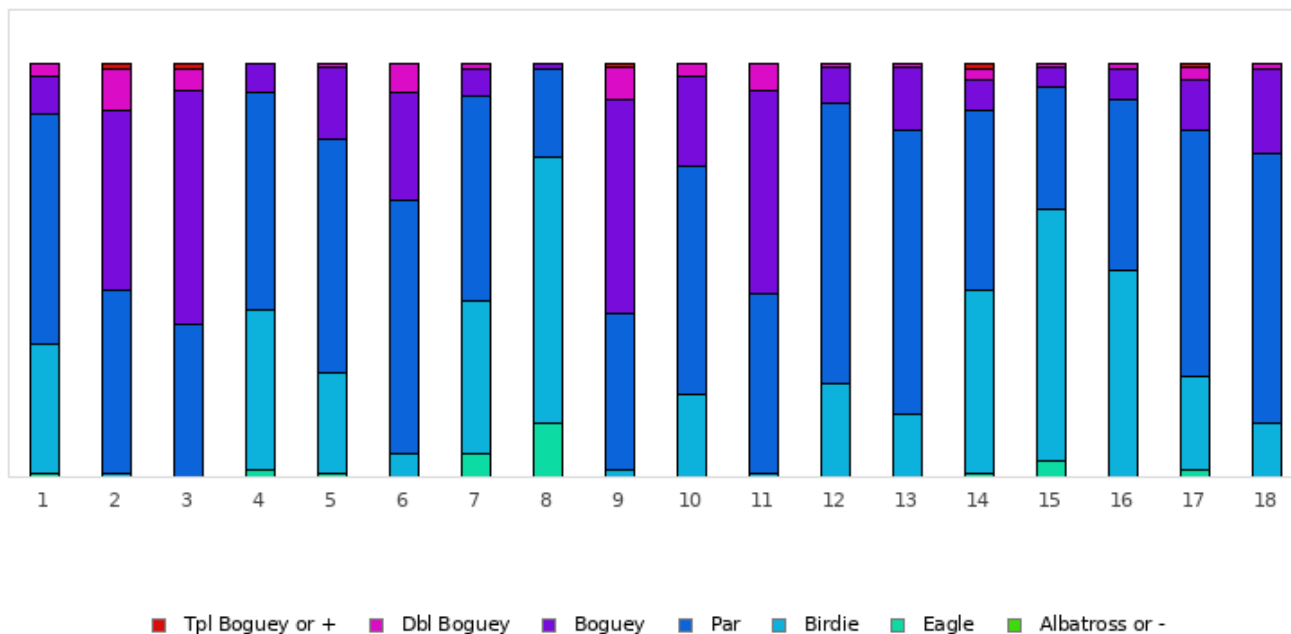

Course Record

M. CREVON Frederic

2023 - E3 : Savenay

-9

FOOTGOLF FRANCE
Association Française de FootGolf

GOLF BLUEGREEN SAVENAY

18 Trous

Distribution of scores

Holes	1	2	3	4	5	6	7	8	9	10	11	12	13	14	15	16	17	18	Total
PAR of ref.	5	4	3	4	5	3	5	5	3	4	3	3	4	4	4	5	4	4	72
Albatross or -	0 0%	0 0%	0 0%	0 0%	0 0%	0 0%	0 0%	0 0%	0 0%	0 0%	0 0%	0 0%	0 0%	0 0%	0 0%	0 0%	0 0%	0 0%	0 0%
Eagle	1 0.8%	0 0%	0 0%	2 1.6%	1 0.8%	0 0%	7 5.6%	16 12.9%	0 0%	0 0%	0 0%	0 0%	0 0%	1 0.8%	5 4%	0 0%	2 1.6%	0 0%	35 1.6%
Birdie	39 31.5%	1 0.8%	0 0%	48 38.7%	30 24.2%	7 5.6%	46 37.1%	80 64.5%	2 1.6%	25 20.2%	1 0.8%	28 22.6%	19 15.3%	55 44.4%	75 60.5%	62 50%	28 22.6%	16 12.9%	562 25.2%
PAR	69 55.6%	55 44.4%	46 37.1%	65 52.4%	70 56.5%	76 61.3%	61 49.2%	26 21%	47 37.9%	68 54.8%	54 43.5%	84 67.7%	85 68.5%	54 43.5%	37 29.8%	51 41.1%	74 59.7%	81 65.3%	1103 49.4%
Boguey	11 8.9%	54 43.5%	70 56.5%	9 7.3%	22 17.7%	32 25.8%	8 6.5%	2 1.6%	64 51.6%	27 21.8%	61 49.2%	11 8.9%	19 15.3%	9 7.3%	6 4.8%	9 7.3%	15 12.1%	25 20.2%	454 20.3%
Dbl Boguey	4 3.2%	12 9.7%	6 4.8%	0 0%	1 0.8%	9 7.3%	2 1.6%	0 0%	10 8.1%	4 3.2%	8 6.5%	1 0.8%	1 0.8%	3 2.4%	1 0.8%	2 1.6%	4 3.2%	2 1.6%	70 3.1%
Tpl Boguey	0 0%	2 1.6%	2 1.6%	0 0%	0 0%	0 0%	0 0%	0 0%	1 0.8%	0 0%	0 0%	0 0%	0 0%	2 1.6%	0 0%	0 0%	1 0.8%	0 0%	8 0.4%
Min	3	3	3	2	3	2	3	3	2	3	2	2	3	2	2	4	2	3	2
Max	7	7	6	5	7	5	7	6	6	6	5	5	6	8	6	7	7	6	8
Average	4.8	4.7	3.7	3.7	4.9	3.3	4.6	4.1	3.7	4.1	3.6	2.9	4	3.7	3.4	4.6	4	4.1	4