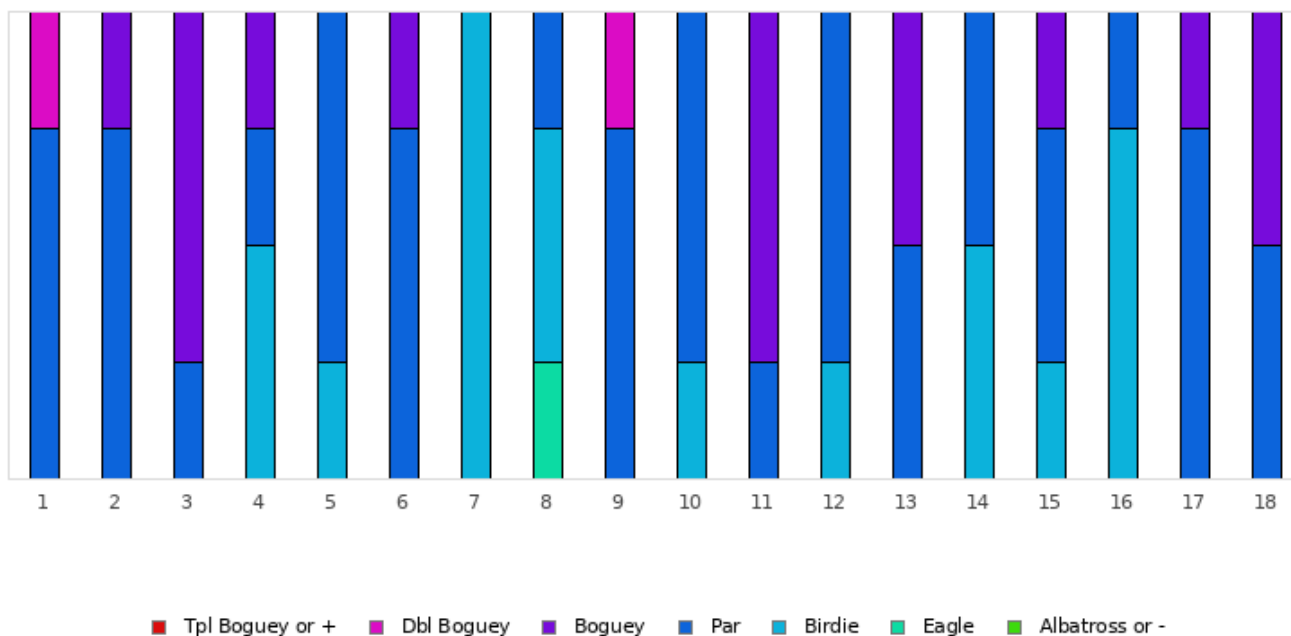

FOOTGOLF FRANCE
Association Française de FootGolf

GOLF BLUEGREEN SAVENAY

2026 - E2 TF - SAVENAY - 18 Trous

Distribution of scores

Holes	1	2	3	4	5	6	7	8	9	10	11	12	13	14	15	16	17	18	Total
PAR of ref.	5	4	3	4	5	3	5	5	3	4	3	3	4	4	4	5	4	4	72
Albatross or -	0 0%	0 0%	0 0%	0 0%	0 0%	0 0%	0 0%	0 0%	0 0%	0 0%	0 0%	0 0%	0 0%	0 0%	0 0%	0 0%	0 0%	0 0%	0 0%
Eagle	0 0%	0 0%	0 0%	0 0%	0 0%	0 0%	0 0%	1 25%	0 0%	0 0%	0 0%	0 0%	0 0%	0 0%	0 0%	0 0%	0 0%	0 0%	1 1.4%
Birdie	0 0%	0 0%	0 0%	2 50%	1 25%	0 0%	4 100%	2 50%	0 0%	1 25%	0 0%	1 25%	0 0%	2 50%	1 25%	3 75%	0 0%	0 0%	17 23.6%
PAR	3 75%	3 75%	1 25%	1 25%	3 75%	3 75%	0 0%	1 25%	3 75%	3 75%	1 25%	3 75%	2 50%	2 50%	2 50%	1 25%	3 75%	2 50%	37 51.4%
Bogeuy	0 0%	1 25%	3 75%	1 25%	0 0%	1 25%	0 0%	0 0%	0 0%	0 0%	3 75%	0 0%	2 50%	0 0%	1 25%	0 0%	1 25%	2 50%	15 20.8%
Dbl Bogeuy	1 25%	0 0%	0 0%	0 0%	0 0%	0 0%	0 0%	0 0%	1 25%	0 0%	0 0%	0 0%	0 0%	0 0%	0 0%	0 0%	0 0%	0 0%	2 2.8%
Tpl Bogeuy	0 0%	0 0%	0 0%	0 0%	0 0%	0 0%	0 0%	0 0%	0 0%	0 0%	0 0%	0 0%	0 0%	0 0%	0 0%	0 0%	0 0%	0 0%	0 0%
Min	5	4	3	3	4	3	4	3	3	3	3	2	4	3	3	4	4	4	2
Max	7	5	4	5	5	4	4	5	5	4	4	3	5	4	5	5	5	5	7
Average	5.5	4.3	3.8	3.8	4.8	3.3	4	4	3.5	3.8	3.8	2.8	4.5	3.5	4	4.3	4.3	4.5	4
Winner of the stage	Mme LEVITTAS Sandy										2026 - E2 TF - SAVENAY							-2	
Course Record	M. GENIT Julien										2026 - E2 - SAVENAY							-10	