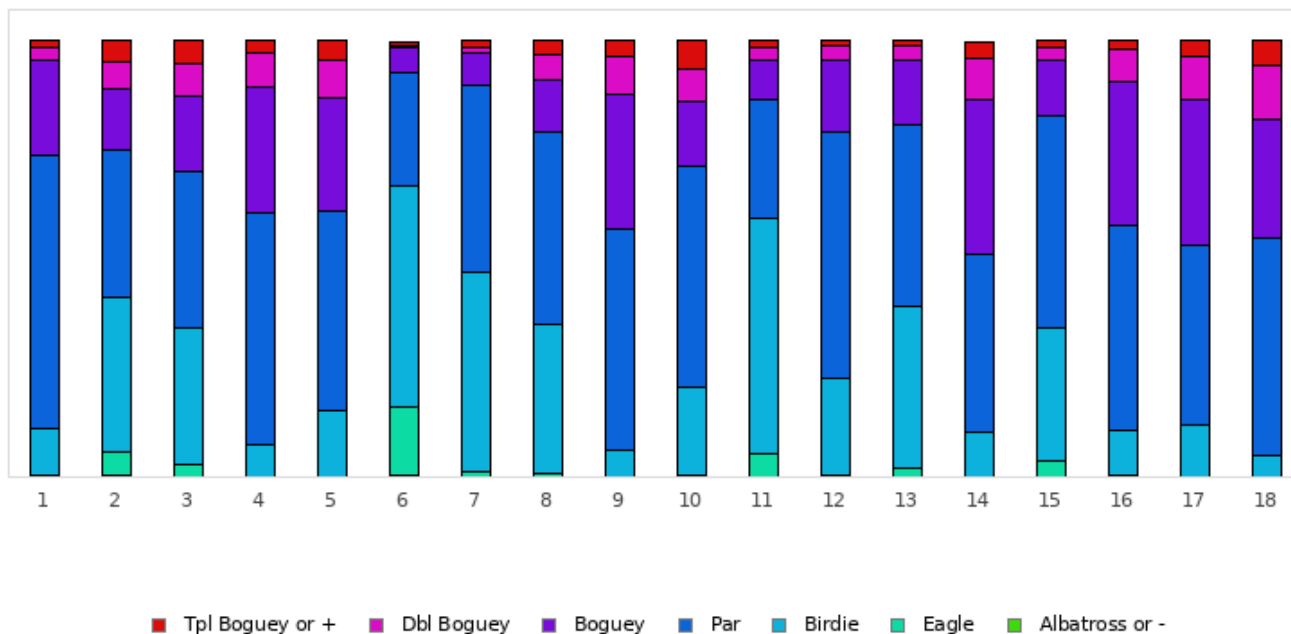

## Parcours 18 Trous

Distribution of scores

Holes	1	2	3	4	5	6	7	8	9	10	11	12	13	14	15	16	17	18	Total
PAR of ref.	4	5	5	3	3	5	3	4	4	3	4	3	4	5	3	3	4	3	68
Albatross or -	0	3	0	0	0	5	0	0	1	0	0	0	0	0	0	0	0	0	9
	0%	0.3%	0%	0%	0%	0.5%	0%	0%	0.1%	0%	0%	0%	0%	0%	0%	0%	0%	0%	0.1%
Eagle	2	52	26	1	1	145	13	9	0	2	50	2	21	1	34	2	1	0	362
	0.2%	5.6%	2.8%	0.1%	0.1%	15.6%	1.4%	1%	0%	0.2%	5.4%	0.2%	2.3%	0.1%	3.6%	0.2%	0.1%	0%	2.2%
Birdie	101	331	293	69	141	475	426	319	58	192	504	208	345	94	284	98	111	46	4095
	10.8%	35.5%	31.4%	7.4%	15.1%	51%	45.7%	34.2%	6.2%	20.6%	54%	22.3%	37%	10.1%	30.4%	10.5%	11.9%	4.9%	24.4%
PAR	585	314	334	495	427	239	398	409	471	472	254	530	386	382	456	440	384	467	7443
	62.7%	33.7%	35.8%	53.1%	45.8%	25.6%	42.7%	43.8%	50.5%	50.6%	27.2%	56.8%	41.4%	41.1%	48.9%	47.2%	41.2%	50.1%	44.3%
Boguey	205	131	161	271	244	54	72	112	288	139	85	152	139	331	117	307	310	254	3372
	22%	14%	17.3%	29%	26.2%	5.8%	7.7%	12%	30.9%	14.9%	9.1%	16.3%	14.9%	35.6%	12.5%	32.9%	33.2%	27.2%	20.1%
Dbl Boguey	26	57	70	71	79	4	11	55	83	69	25	31	31	87	30	68	93	114	1004
	2.8%	6.1%	7.5%	7.6%	8.5%	0.4%	1.2%	5.9%	8.9%	7.4%	2.7%	3.3%	3.3%	9.4%	3.2%	7.3%	10%	12.2%	6%
Tpl Boguey	14	45	49	26	41	10	13	29	32	59	15	10	11	35	12	18	34	52	505
	1.5%	4.8%	5.3%	2.8%	4.4%	1.1%	1.4%	3.1%	3.4%	6.3%	1.6%	1.1%	1.2%	3.8%	1.3%	1.9%	3.6%	5.6%	3%
Min	2	2	3	1	1	2	1	2	1	1	2	1	2	3	1	1	2	2	1
Max	10	10	10	10	10	10	10	10	10	11	10	10	10	13	10	10	10	10	13
Average	4.2	5	5.2	3.5	3.5	4.3	2.7	4	4.6	3.4	3.6	3.1	3.8	5.6	2.9	3.5	4.5	3.7	3.9

Course Record

M. GIROU Luc

2025 - E21 : Roanne

-13