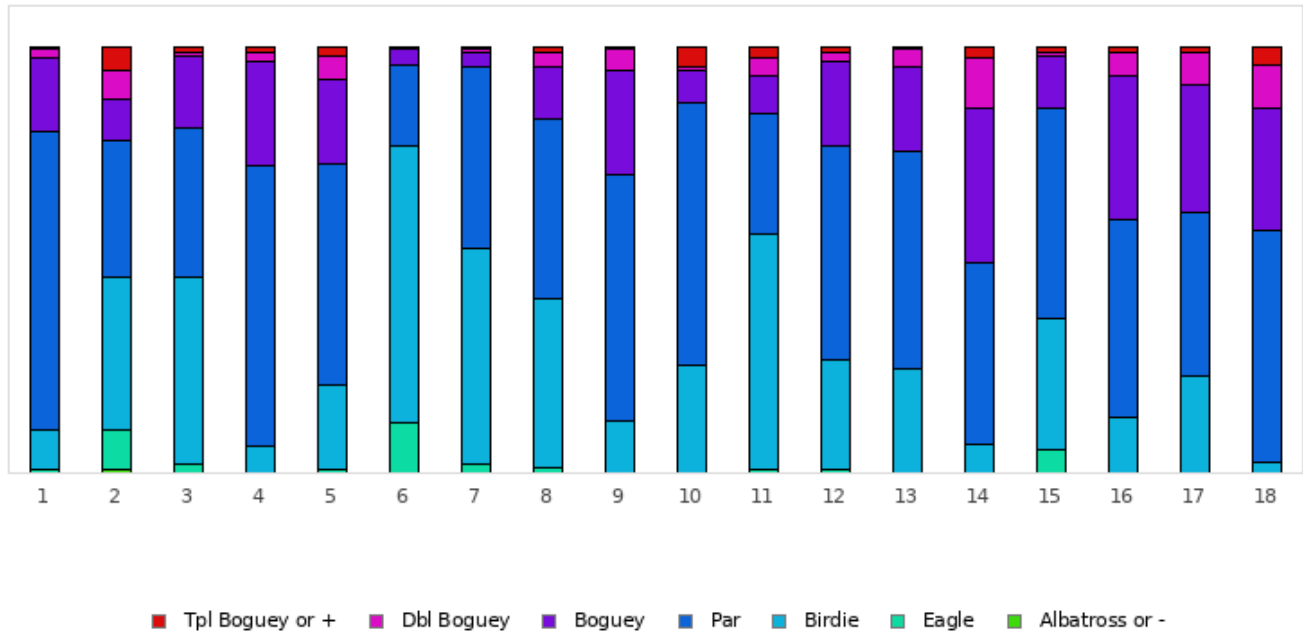

FOOTGOLF FRANCE
Association Française de FootGolf

DOMAINE DE CHAMPLONG

2025 - E21 : Roanne - Parcours 18 Trous

Distribution of scores

Holes	1	2	3	4	5	6	7	8	9	10	11	12	13	14	15	16	17	18	Total
PAR of ref.	4	5	5	3	3	5	3	4	4	3	4	3	4	5	3	3	4	3	68
Albatross or -	0 0%	1 0.7%	0 0%	0 0%	0 0%	0 0%	0 0%	0 0%	0 0%	0 0%	0 0%	0 0%	0 0%	0 0%	0 0%	0 0%	0 0%	0 0%	1 0%
Eagle	1 0.7%	14 9.6%	3 2.1%	0 0%	1 0.7%	17 11.6%	3 2.1%	2 1.4%	0 0%	0 0%	1 0.7%	1 0.7%	0 0%	0 0%	8 5.5%	0 0%	0 0%	0 0%	51 1.9%
Birdie	14 9.6%	52 35.6%	64 43.8%	9 6.2%	29 19.9%	95 65.1%	74 50.7%	58 39.7%	18 12.3%	37 25.3%	81 55.5%	38 26%	36 24.7%	10 6.8%	45 30.8%	19 13%	33 22.6%	4 2.7%	716 27.2%
PAR	102 69.9%	47 32.2%	51 34.9%	96 65.8%	76 52.1%	28 19.2%	62 42.5%	61 41.8%	84 57.5%	90 61.6%	41 28.1%	73 50%	74 50.7%	62 42.5%	72 49.3%	68 46.6%	56 38.4%	79 54.1%	1222 46.5%
Boguey	25 17.1%	14 9.6%	25 17.1%	36 24.7%	29 19.9%	5 3.4%	5 3.4%	18 12.3%	36 24.7%	11 7.5%	13 8.9%	29 19.9%	29 19.9%	53 36.3%	18 12.3%	49 33.6%	44 30.1%	42 28.8%	481 18.3%
Dbl Boguey	3 2.1%	10 6.8%	1 0.7%	3 2.1%	8 5.5%	0 0%	1 0.7%	5 3.4%	7 4.8%	1 0.7%	6 4.1%	3 2.1%	6 4.1%	17 11.6%	1 0.7%	8 5.5%	11 7.5%	15 10.3%	106 4%
Tpl Boguey	1 0.7%	8 5.5%	2 1.4%	2 1.4%	3 2.1%	1 0.7%	1 0.7%	2 1.4%	1 0.7%	7 4.8%	4 2.7%	2 1.4%	1 0.7%	4 2.7%	2 1.4%	2 1.4%	2 1.4%	6 4.1%	51 1.9%
Min	2	2	3	2	1	3	1	2	3	2	2	1	3	4	1	2	3	2	1
Max	10	10	10	10	10	10	10	10	10	10	10	10	10	10	10	10	10	10	10
Average	4.1	4.9	4.8	3.3	3.2	4.2	2.5	3.8	4.3	3	3.7	3	4.1	5.6	2.8	3.4	4.3	3.6	3.8

Winner of the stage	M. GIROU Luc	2025 - E21 : Roanne	-13
Course Record	M. GIROU Luc	2025 - E21 : Roanne	-13