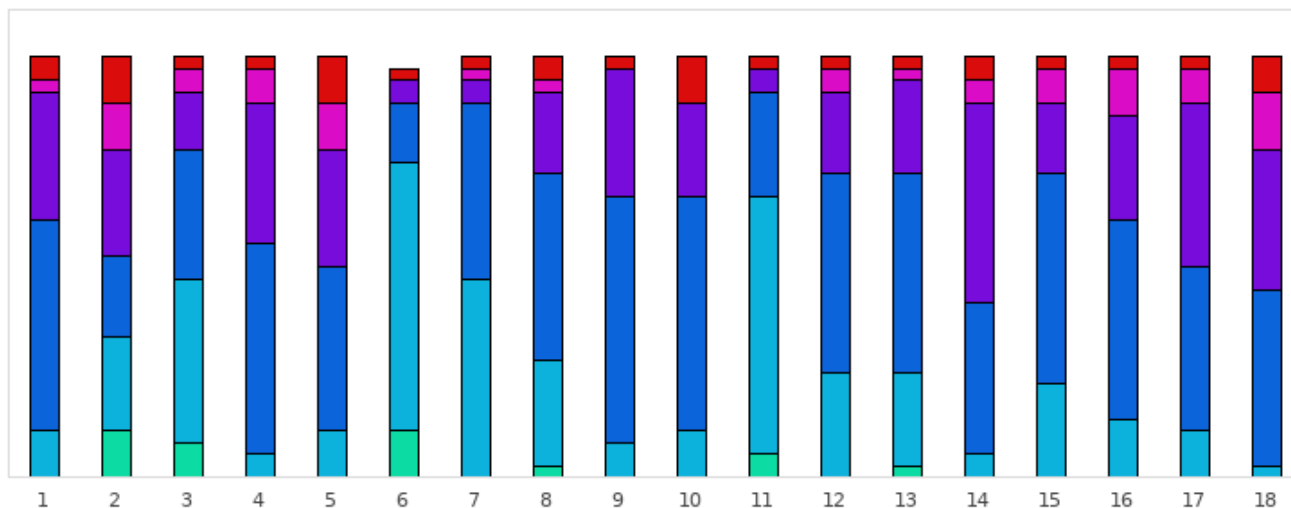

## 2026 - E2 - Champlong - Parcours 18 Trous

Distribution of scores

■ Tpl Boguey or +  
 ■ Dbl Boguey  
 ■ Boguey  
 ■ Par  
 ■ Birdie  
 ■ Eagle  
 ■ Albatross or -

Holes	1	2	3	4	5	6	7	8	9	10	11	12	13	14	15	16	17	18	Total
PAR of ref.	4	5	5	3	3	5	3	4	4	3	4	3	4	5	3	3	4	3	68
Albatross or -	0	0	0	0	0	0	0	0	0	0	0	0	0	0	0	0	0	0	0
Eagle	0	4	3	0	0	4	0	1	0	0	2	0	1	0	0	0	0	0	15
	0%	11.1%	8.3%	0%	0%	11.4%	0%	2.8%	0%	0%	5.6%	0%	2.8%	0%	0%	0%	0%	0%	2.3%
Birdie	4	8	14	2	4	23	17	9	3	4	22	9	8	2	8	5	4	1	147
	11.1%	22.2%	38.9%	5.6%	11.1%	65.7%	47.2%	25%	8.3%	11.1%	61.1%	25%	22.2%	5.6%	22.2%	13.9%	11.1%	2.8%	22.7%
PAR	18	7	11	18	14	5	15	16	21	20	9	17	17	13	18	17	14	15	265
	50%	19.4%	30.6%	50%	38.9%	14.3%	41.7%	44.4%	58.3%	55.6%	25%	47.2%	47.2%	36.1%	50%	47.2%	38.9%	41.7%	41%
Bogues	11	9	5	12	10	2	2	7	11	8	2	7	8	17	6	9	14	12	152
	30.6%	25%	13.9%	33.3%	27.8%	5.7%	5.6%	19.4%	30.6%	22.2%	5.6%	19.4%	22.2%	47.2%	16.7%	25%	38.9%	33.3%	23.5%
Dbl Bogues	1	4	2	3	4	0	1	1	0	0	0	2	1	2	3	4	3	5	36
	2.8%	11.1%	5.6%	8.3%	11.1%	0%	2.8%	2.8%	0%	0%	0%	5.6%	2.8%	5.6%	8.3%	11.1%	8.3%	13.9%	5.6%
Tpl Bogues	2	4	1	1	4	1	1	2	1	4	1	1	1	2	1	1	1	3	32
	5.6%	11.1%	2.8%	2.8%	11.1%	2.9%	2.8%	5.6%	2.8%	11.1%	2.8%	2.8%	2.8%	5.6%	2.8%	2.8%	2.8%	8.3%	4.9%
Min	3	3	3	2	2	3	2	2	3	2	2	2	2	4	2	2	3	2	2
Max	10	10	10	10	10	10	10	10	10	10	10	10	10	10	10	10	10	10	10
Average	4.5	5.4	4.8	3.6	3.9	4.3	2.8	4.2	4.4	3.6	3.5	3.3	4.2	5.8	3.3	3.5	4.6	4	4.1