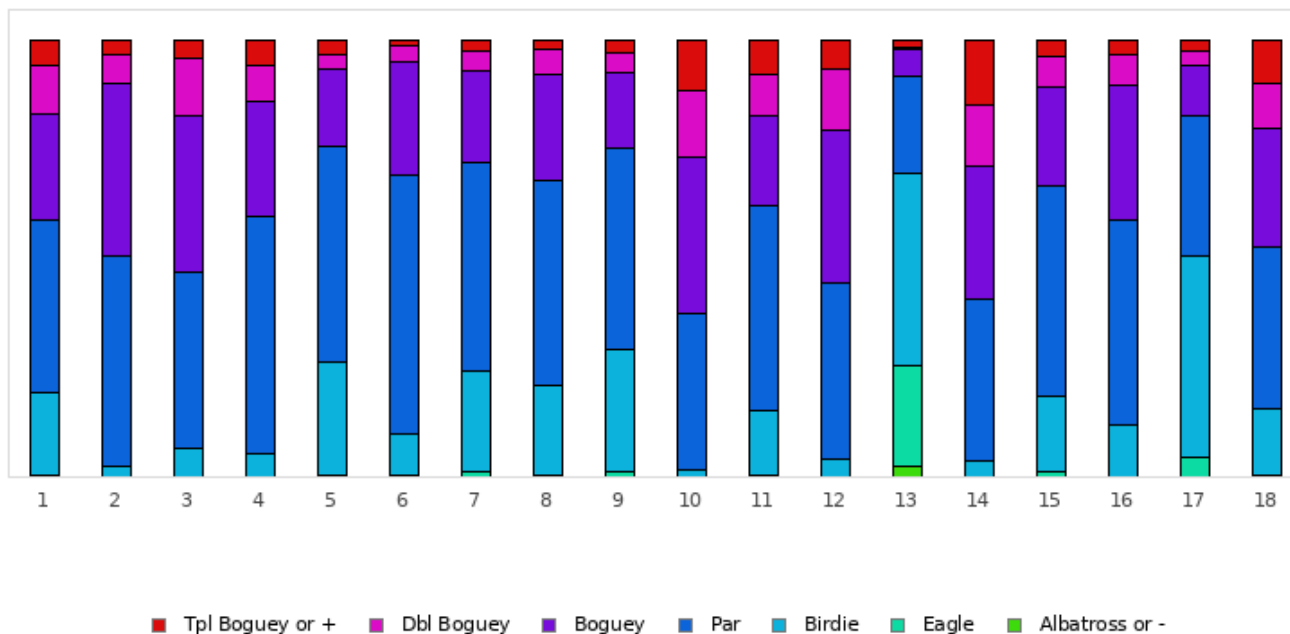

FOOTGOLF FRANCE
Association Française de FootGolf

GOLF D'ARRAS

Arras - 18 trous

Distribution of scores

Holes	1	2	3	4	5	6	7	8	9	10	11	12	13	14	15	16	17	18	Total
PAR of ref.	5	3	5	3	4	3	4	4	5	3	4	4	5	3	4	4	4	5	72
Albatross or -	0 0%	0 0%	0 0%	0 0%	0 0%	0 0%	0 0%	0 0%	0 0%	0 0%	0 0%	0 0%	19 2.5%	0 0%	0 0%	0 0%	0 0%	0 0%	19 0.1%
Eagle	4 0.5%	0 0%	1 0.1%	0 0%	2 0.3%	2 0.3%	9 1.2%	3 0.4%	10 1.3%	0 0%	4 0.5%	0 0%	173 23.2%	1 0.1%	10 1.3%	0 0%	35 4.7%	3 0.4%	257 1.9%
Birdie	141 18.9%	19 2.5%	49 6.6%	40 5.4%	196 26.2%	71 9.5%	173 23.2%	155 20.7%	207 27.7%	11 1.5%	110 14.7%	31 4.1%	328 43.9%	27 3.6%	127 17%	88 11.8%	344 46.1%	115 15.4%	2232 16.6%
PAR	294 39.4%	358 47.9%	300 40.2%	406 54.4%	369 49.4%	444 59.4%	355 47.5%	350 46.9%	346 46.3%	270 36.1%	350 46.9%	301 40.3%	166 22.2%	276 36.9%	362 48.5%	353 47.3%	240 32.1%	275 36.8%	5815 43.2%
Boguey	182 24.4%	297 39.8%	269 36%	196 26.2%	131 17.5%	194 26%	157 21%	182 24.4%	129 17.3%	266 35.6%	156 20.9%	261 34.9%	45 6%	229 30.7%	168 22.5%	230 30.8%	86 11.5%	204 27.3%	3382 25.2%
Dbl Boguey	84 11.2%	48 6.4%	97 13%	62 8.3%	25 3.3%	28 3.7%	36 4.8%	41 5.5%	34 4.6%	114 15.3%	70 9.4%	105 14.1%	5 0.7%	105 14.1%	54 7.2%	51 6.8%	25 3.3%	78 10.4%	1062 7.9%
Tpl Boguey	42 5.6%	25 3.3%	31 4.1%	43 5.8%	24 3.2%	8 1.1%	17 2.3%	16 2.1%	21 2.8%	86 11.5%	57 7.6%	49 6.6%	11 1.5%	109 14.6%	26 3.5%	25 3.3%	17 2.3%	72 9.6%	679 5%
Min	3	2	3	2	2	1	2	2	3	2	2	3	2	1	2	3	2	3	1
Max	10	10	10	10	11	10	10	10	10	10	10	10	10	10	10	10	10	10	11
Average	5.5	3.7	5.7	3.6	4.1	3.3	4.1	4.2	5.1	4.1	4.6	4.9	4.2	4.2	4.3	4.5	3.7	5.7	4.4