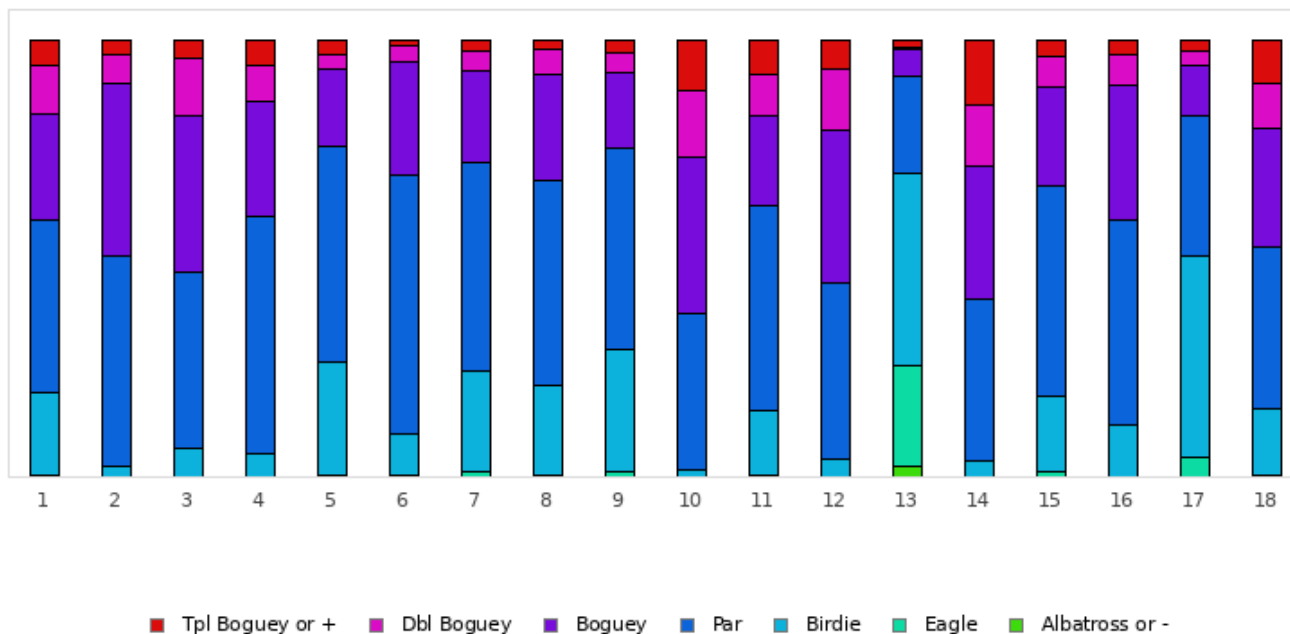

## Arras - 18 trous

Distribution of scores

Holes	1	2	3	4	5	6	7	8	9	10	11	12	13	14	15	16	17	18	Total
PAR of ref.	5	3	5	3	4	3	4	4	5	3	4	4	5	3	4	4	4	5	72
Albatross or -	0 0%	0 0%	0 0%	0 0%	0 0%	0 0%	0 0%	0 0%	0 0%	0 0%	0 0%	0 0%	19 2.5%	0 0%	0 0%	0 0%	0 0%	0 0%	19 0.1%
Eagle	4 0.5%	0 0%	1 0.1%	0 0%	2 0.3%	2 0.3%	9 1.2%	3 0.4%	10 1.3%	0 0%	4 0.5%	0 0%	173 23.2%	1 0.1%	10 1.3%	0 0%	35 4.7%	3 0.4%	257 1.9%
Birdie	141 18.9%	19 2.5%	49 6.6%	40 5.4%	196 26.2%	71 9.5%	173 23.2%	155 20.7%	207 27.7%	11 1.5%	110 14.7%	31 4.1%	328 43.9%	27 3.6%	127 17%	88 11.8%	344 46.1%	115 15.4%	2232 16.6%
PAR	294 39.4%	358 47.9%	300 40.2%	406 54.4%	369 49.4%	444 59.4%	355 47.5%	350 46.9%	346 46.3%	270 36.1%	350 46.9%	301 40.3%	166 22.2%	276 36.9%	362 48.5%	353 47.3%	240 32.1%	275 36.8%	5815 43.2%
Boguey	182 24.4%	297 39.8%	269 36%	196 26.2%	131 17.5%	194 26%	157 21%	182 24.4%	129 17.3%	266 35.6%	156 20.9%	261 34.9%	45 6%	229 30.7%	168 22.5%	230 30.8%	86 11.5%	204 27.3%	3382 25.2%
Dbl Boguey	84 11.2%	48 6.4%	97 13%	62 8.3%	25 3.3%	28 3.7%	36 4.8%	41 5.5%	34 4.6%	114 15.3%	70 9.4%	105 14.1%	5 0.7%	105 14.1%	54 7.2%	51 6.8%	25 3.3%	78 10.4%	1062 7.9%
Tpl Boguey	42 5.6%	25 3.3%	31 4.1%	43 5.8%	24 3.2%	8 1.1%	17 2.3%	16 2.1%	21 2.8%	86 11.5%	57 7.6%	49 6.6%	11 1.5%	109 14.6%	26 3.5%	25 3.3%	17 2.3%	72 9.6%	679 5%
Min	3	2	3	2	2	1	2	2	3	2	2	3	2	1	2	3	2	3	1
Max	10	10	10	10	11	10	10	10	10	10	10	10	10	10	10	10	10	10	11
Average	5.5	3.7	5.7	3.6	4.1	3.3	4.1	4.2	5.1	4.1	4.6	4.9	4.2	4.2	4.3	4.5	3.7	5.7	4.4