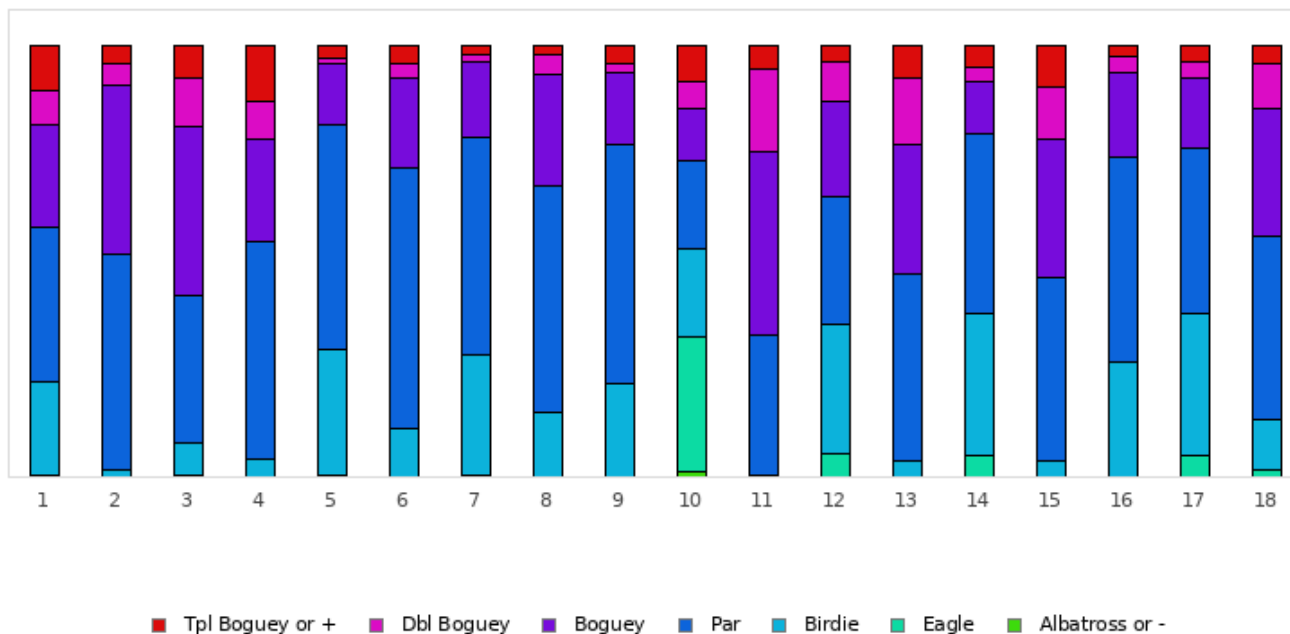

FOOTGOLF FRANCE
Association Française de FootGolf

GOLF D'ARRAS

Arras - 9 trous

Distribution of scores

Holes	1	2	3	4	5	6	7	8	9	10	11	12	13	14	15	16	17	18	Total
PAR of ref.	5	3	5	3	4	3	4	4	5	5	3	5	3	4	3	4	4	5	72
Albatross or -	0 0%	0 0%	0 0%	0 0%	0 0%	0 0%	0 0%	0 0%	0 0%	2 1.2%	0 0%	0 0%	0 0%	0 0%	0 0%	0 0%	0 0%	0 0%	2 0.1%
Eagle	1 0.6%	0 0%	1 0.6%	0 0%	1 0.6%	0 0%	1 0.6%	0 0%	0 0%	52 31.3%	0 0%	9 5.4%	0 0%	8 4.8%	0 0%	0 0%	8 4.8%	3 1.8%	84 2.8%
Birdie	36 21.7%	3 1.8%	12 7.2%	7 4.2%	48 28.9%	19 11.4%	46 27.7%	25 15.1%	36 21.7%	34 20.5%	1 0.6%	50 30.1%	6 3.6%	55 33.1%	6 3.6%	44 26.5%	55 33.1%	19 11.4%	502 16.8%
PAR	59 35.5%	83 50%	57 34.3%	84 50.6%	87 52.4%	100 60.2%	84 50.6%	87 52.4%	92 55.4%	34 20.5%	54 32.5%	49 29.5%	72 43.4%	69 41.6%	71 42.8%	79 47.6%	64 38.6%	71 42.8%	1296 43.4%
Bogues	40 24.1%	65 39.2%	65 39.2%	39 23.5%	23 13.9%	35 21.1%	29 17.5%	43 25.9%	28 16.9%	20 12%	70 42.2%	37 22.3%	50 30.1%	20 12%	53 31.9%	33 19.9%	27 16.3%	49 29.5%	726 24.3%
Dbl Bogues	13 7.8%	8 4.8%	19 11.4%	15 9%	2 1.2%	5 3%	3 1.8%	8 4.8%	3 1.8%	10 6%	32 19.3%	15 9%	26 15.7%	6 3.6%	20 12%	6 3.6%	6 3.6%	17 10.2%	214 7.2%
Tpl Bogues	17 10.2%	7 4.2%	12 7.2%	21 12.7%	5 3%	7 4.2%	3 1.8%	3 1.8%	7 4.2%	14 8.4%	9 5.4%	6 3.6%	12 7.2%	8 4.8%	16 9.6%	4 2.4%	6 3.6%	7 4.2%	164 5.5%
Min	3	2	3	2	2	2	2	3	4	2	2	3	2	2	2	3	2	3	2
Max	10	10	10	10	10	10	10	10	10	10	10	10	10	10	10	10	10	10	10
Average	5.6	3.7	5.8	3.9	4	3.4	4	4.3	5.1	4.7	4	5.1	3.9	4	3.9	4.2	4	5.5	4.4

Course Record

M. BALESTRA Antonio

2019 - ETAPE 9 : Arras Golf Club - AFFG150

-10