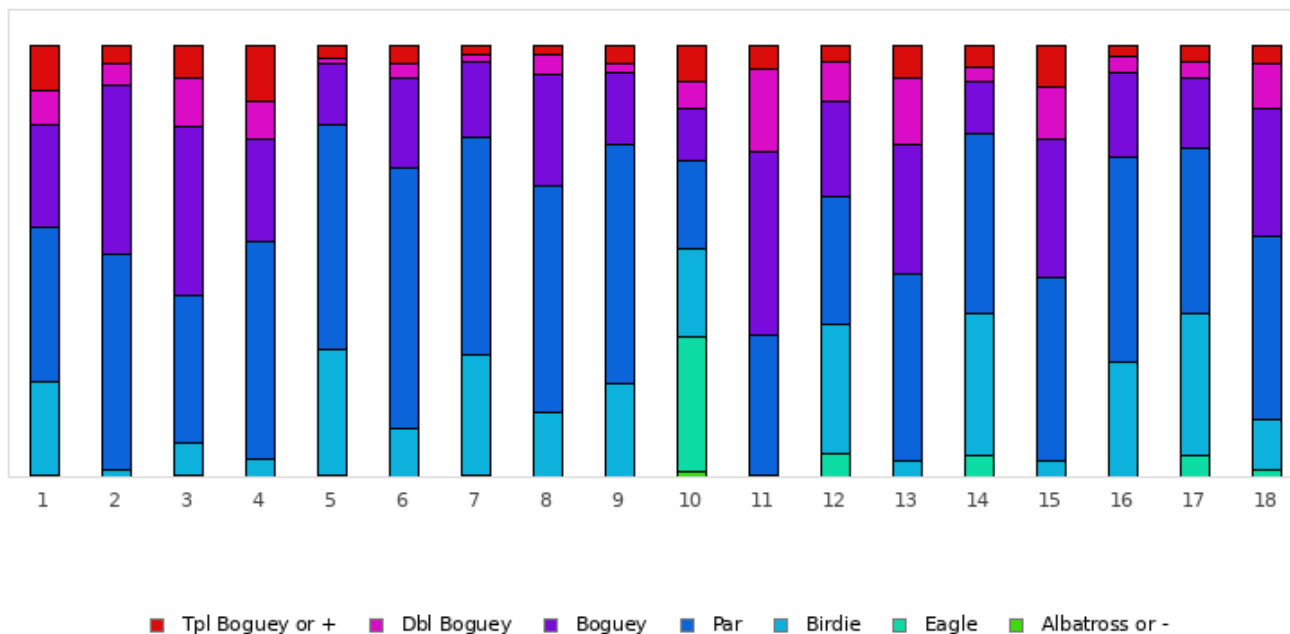

FOOTGOLF FRANCE
Association Française de FootGolf

GOLF D'ARRAS

Arras - 9 trous

Distribution of scores

Holes	1	2	3	4	5	6	7	8	9	10	11	12	13	14	15	16	17	18	Total
PAR of ref.	5	3	5	3	4	3	4	4	5	5	3	5	3	4	3	4	4	5	72
Albatross or -	0 0%	0 0%	0 0%	0 0%	0 0%	0 0%	0 0%	0 0%	0 0%	2 1.2%	0 0%	0 0%	0 0%	0 0%	0 0%	0 0%	0 0%	0 0%	2 0.1%
Eagle	1 0.6%	0 0%	1 0.6%	0 0%	1 0.6%	0 0%	1 0.6%	0 0%	0 0%	52 31.3%	0 0%	9 5.4%	0 0%	8 4.8%	0 0%	0 0%	8 4.8%	3 1.8%	84 2.8%
Birdie	36 21.7%	3 1.8%	12 7.2%	7 4.2%	48 28.9%	19 11.4%	46 27.7%	25 15.1%	36 21.7%	34 20.5%	1 0.6%	50 30.1%	6 3.6%	55 33.1%	6 3.6%	44 26.5%	55 33.1%	19 11.4%	502 16.8%
PAR	59 35.5%	83 50%	57 34.3%	84 50.6%	87 52.4%	100 60.2%	84 50.6%	87 52.4%	92 55.4%	34 20.5%	54 32.5%	49 29.5%	72 43.4%	69 41.6%	71 42.8%	79 47.6%	64 38.6%	71 42.8%	1296 43.4%
Boguey	40 24.1%	65 39.2%	65 39.2%	39 23.5%	23 13.9%	35 21.1%	29 17.5%	43 25.9%	28 16.9%	20 12%	70 42.2%	37 22.3%	50 30.1%	20 12%	53 31.9%	33 19.9%	27 16.3%	49 29.5%	726 24.3%
Dbl Boguey	13 7.8%	8 4.8%	19 11.4%	15 9%	2 1.2%	5 3%	3 1.8%	8 4.8%	3 1.8%	10 6%	32 19.3%	15 9%	26 15.7%	6 3.6%	20 12%	6 3.6%	6 3.6%	17 10.2%	214 7.2%
Tpl Boguey	17 10.2%	7 4.2%	12 7.2%	21 12.7%	5 3%	7 4.2%	3 1.8%	3 1.8%	7 4.2%	14 8.4%	9 5.4%	6 3.6%	12 7.2%	8 4.8%	16 9.6%	4 2.4%	6 3.6%	7 4.2%	164 5.5%
Min	3	2	3	2	2	2	2	3	4	2	2	3	2	2	2	3	2	3	2
Max	10	10	10	10	10	10	10	10	10	10	10	10	10	10	10	10	10	10	10
Average	5.6	3.7	5.8	3.9	4	3.4	4	4.3	5.1	4.7	4	5.1	3.9	4	3.9	4.2	4	5.5	4.4

Course Record

M. BALESTRA Antonio

2019 - ETAPE 9 : Arras Golf Club - AFFG150

-10