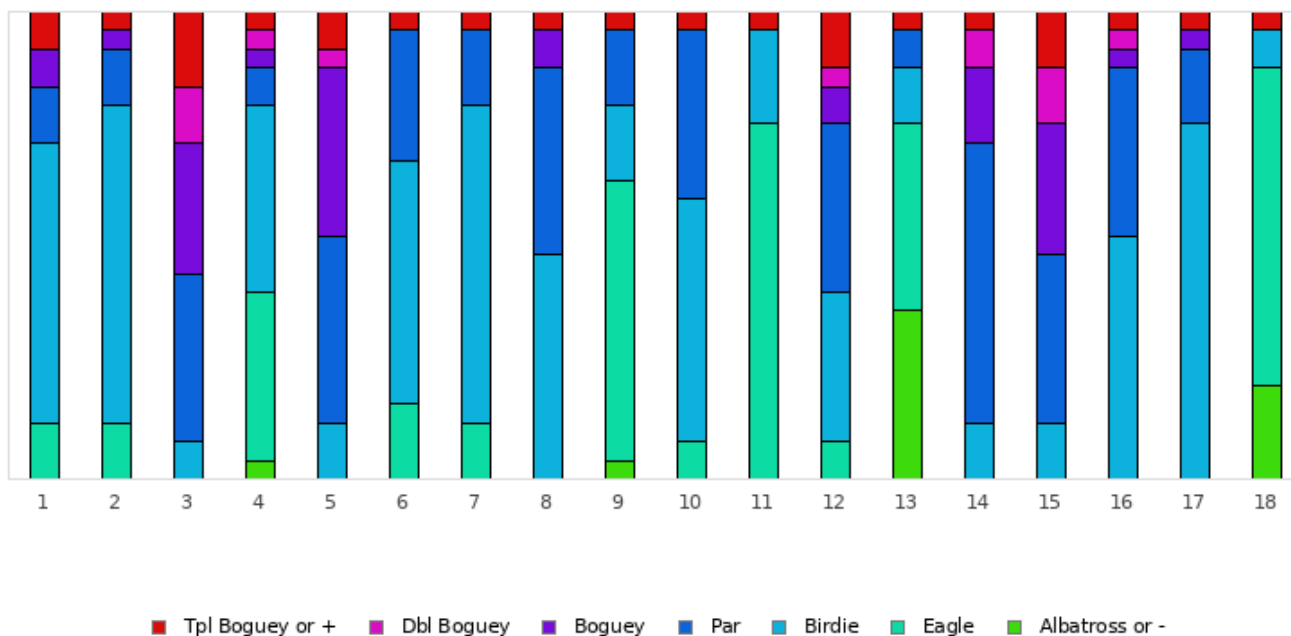

FOOTGOLF FRANCE
Association Française de FootGolf

GOLF DE SAINT-DONAT

2021 - ÉTAPE 1 : Golf de Saint-Donat (PACA FGT) - Saint-Donat - 18 trous

Distribution of scores

Holes	1	2	3	4	5	6	7	8	9	10	11	12	13	14	15	16	17	18	Total
PAR of ref.	4	4	3	4	3	4	4	4	5	4	5	4	5	3	3	4	4	5	72
Albatross or -	0	0	0	1	0	0	0	0	1	0	0	0	9	0	0	0	0	5	16
	0%	0%	0%	4%	0%	0%	0%	0%	4%	0%	0%	0%	36%	0%	0%	0%	0%	20%	3.6%
Eagle	3	3	0	9	0	4	3	0	15	2	19	2	10	0	0	0	0	17	87
	12%	12%	0%	36%	0%	16%	12%	0%	60%	8%	76%	8%	40%	0%	0%	0%	0%	68%	19.3%
Birdie	15	17	2	10	3	13	17	12	4	13	5	8	3	3	3	13	19	2	162
	60%	68%	8%	40%	12%	52%	68%	48%	16%	52%	20%	32%	12%	12%	12%	52%	76%	8%	36%
PAR	3	3	9	2	10	7	4	10	4	9	0	9	2	15	9	9	4	0	109
	12%	12%	36%	8%	40%	28%	16%	40%	16%	36%	0%	36%	8%	60%	36%	36%	16%	0%	24.2%
Boguey	2	1	7	1	9	0	0	2	0	0	0	2	0	4	7	1	1	0	37
	8%	4%	28%	4%	36%	0%	0%	8%	0%	0%	0%	8%	0%	16%	28%	4%	4%	0%	8.2%
Dbl Boguey	0	0	3	1	1	0	0	0	0	0	0	1	0	2	3	1	0	0	12
	0%	0%	12%	4%	4%	0%	0%	0%	0%	0%	0%	4%	0%	8%	12%	4%	0%	0%	2.7%
Tpl Boguey	2	1	4	1	2	1	1	1	1	1	1	3	1	1	3	1	1	1	27
	8%	4%	16%	4%	8%	4%	4%	4%	4%	4%	4%	12%	4%	4%	12%	4%	4%	4%	6%
Min	2	2	2	1	2	2	2	3	2	2	3	2	2	2	2	3	3	2	1
Max	10	10	10	10	10	10	10	10	10	10	10	10	10	10	10	10	10	10	10
Average	3.6	3.4	4.1	3.1	3.8	3.4	3.3	3.8	3.7	3.6	3.5	4.3	3.2	3.5	3.9	3.8	3.5	3.2	3.6
Winner of the stage	M. BAYLE Stephane																	2021 - ÉTAPE 1 : Golf de Saint-Donat (PACA FGT)	-22
Course Record	M. BAYLE Stephane																	2021 - ÉTAPE 1 : Golf de Saint-Donat (PACA FGT)	-22