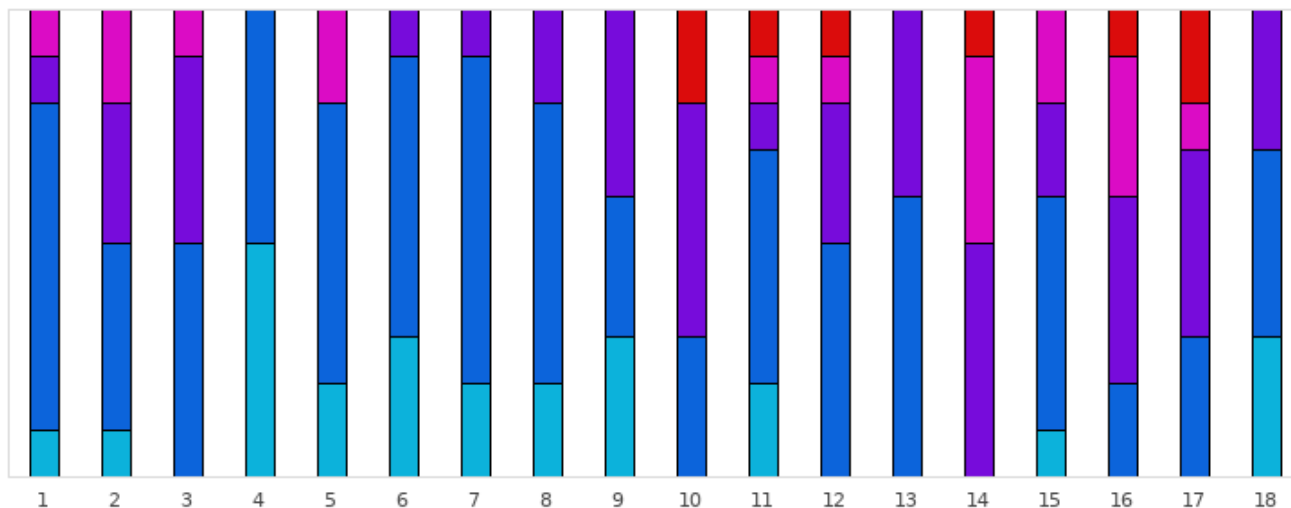

# GOLF DE SAINT-DONAT

2024 - Etape 25 TF - Saint Donat - Saint-Donat - 18 trous

Distribution of scores

■ Tpl Boguey or + ■ Dbl Boguey ■ Boguey ■ Par ■ Birdie ■ Eagle ■ Albatross or -

Holes	1	2	3	4	5	6	7	8	9	10	11	12	13	14	15	16	17	18	Total	
PAR of ref.	4	4	3	4	3	4	4	4	5	4	5	4	5	3	3	4	4	5	72	
Albatross or -	0	0	0	0	0	0	0	0	0	0	0	0	0	0	0	0	0	0	0	
Eagle	0	0	0	0	0	0	0	0	0	0	0	0	0	0	0	0	0	0	0	
Birdie	1	1	0	5	2	3	2	2	3	0	2	0	0	0	1	0	0	3	25	
PAR	70%	40%	50%	50%	60%	60%	70%	60%	30%	30%	50%	50%	60%	0%	50%	20%	30%	40%	45.6%	
Boguey	10%	30%	40%	0%	0%	10%	10%	20%	40%	50%	10%	30%	40%	50%	20%	40%	40%	30%	26.1%	
Dbl Boguey	10%	20%	10%	0%	20%	0%	0%	0%	0%	0%	10%	10%	0%	40%	20%	30%	10%	0%	10%	
Tpl Boguey	0%	0%	0%	0%	0%	0%	0%	0%	0%	20%	10%	10%	0%	10%	0%	10%	20%	0%	4.4%	
Min	3	3	3	3	2	3	3	3	4	4	4	4	5	4	2	4	4	4	2	
Max	6	6	5	4	5	5	5	5	6	7	8	7	6	7	5	7	7	6	8	
Average	4.2	4.6	3.6	3.5	3.2	3.8	3.9	4	5.1	5.1	5.4	4.8	5.4	4.7	3.5	5.3	5.2	5	4.5	
Winner of the stage	Mme VILMERCATI Mélanie																		2024 - Etape 25 TF - Saint Donat	1
Course Record	M. BAYLE Stephane							2021 - ÉTAPE 1 : Golf de Saint-Donat (PACA FGT)											-22	