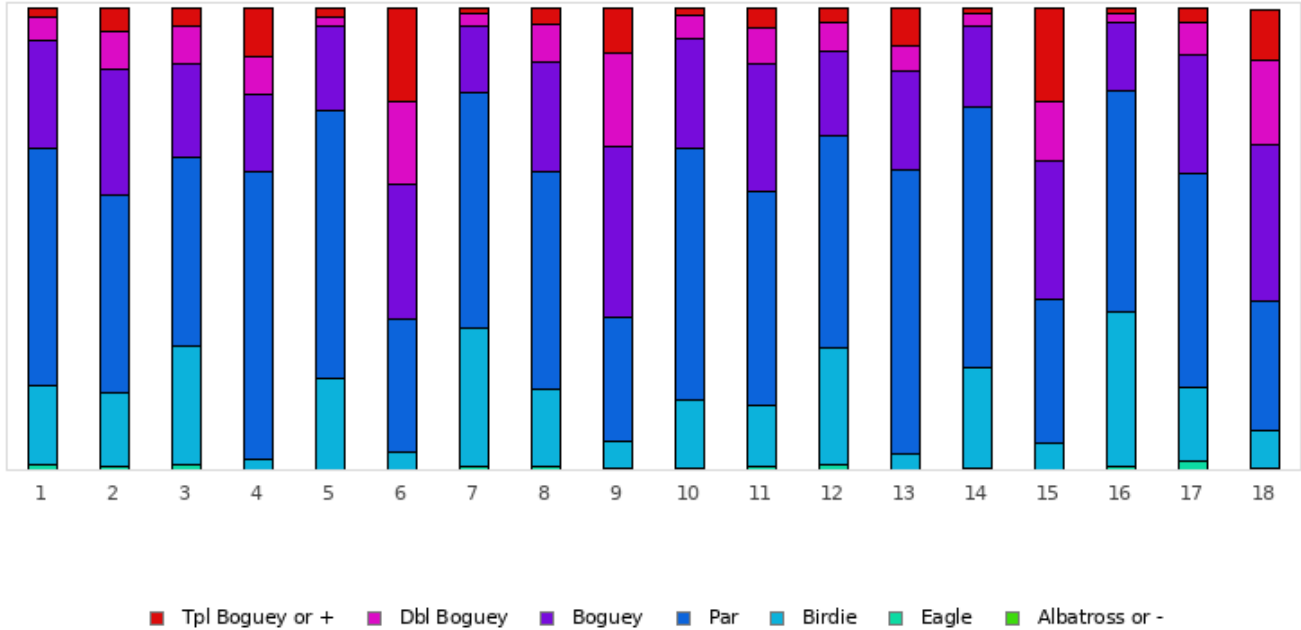

FOOTGOLF FRANCE
Association Française de FootGolf

GOLF DE LYON VERGER

Lyon Verger - 9 trous

Distribution of scores

Holes	1	2	3	4	5	6	7	8	9	10	11	12	13	14	15	16	17	18	Total
PAR of ref.	4	4	5	3	3	4	3	5	5	4	4	5	3	3	4	3	5	5	72
Albatross or -	0 0%	0 0%	0 0%	0 0%	0 0%	0 0%	0 0%	0 0%	0 0%	0 0%	0 0%	0 0%	0 0%	0 0%	0 0%	0 0%	0 0%	0 0%	0 0%
Eagle	7 1.2%	5 0.8%	6 1%	0 0%	1 0.2%	1 0.2%	5 0.8%	4 0.7%	3 0.5%	2 0.3%	4 0.7%	7 1.2%	0 0%	3 0.5%	0 0%	5 0.8%	11 1.9%	3 0.5%	67 0.6%
Birdie	102 17.2%	95 16%	153 25.8%	14 2.4%	117 19.8%	21 3.5%	178 30.1%	99 16.7%	34 5.7%	87 14.7%	79 13.3%	149 25.2%	20 3.4%	128 21.6%	34 5.7%	198 33.4%	96 16.2%	48 8.1%	1652 15.5%
PAR	304 51.4%	253 42.7%	243 41%	368 62.2%	343 57.9%	173 29.2%	302 51%	279 47.1%	160 27%	323 54.6%	275 46.5%	273 46.1%	365 61.7%	336 56.8%	185 31.3%	285 48.1%	273 46.1%	166 28.1%	4906 46%
Boguey	138 23.3%	161 27.2%	119 20.1%	101 17.1%	109 18.4%	172 29.1%	84 14.2%	143 24.2%	218 36.8%	143 24.2%	163 27.5%	109 18.4%	128 21.6%	104 17.6%	178 30.1%	87 14.7%	153 25.8%	201 34%	2511 23.6%
Dbl Boguey	31 5.2%	48 8.1%	48 8.1%	48 8.1%	11 1.9%	107 18.1%	18 3%	48 8.1%	121 20.4%	28 4.7%	47 7.9%	37 6.3%	32 5.4%	15 2.5%	75 12.7%	12 2%	42 7.1%	108 18.3%	876 8.2%
Tpl Boguey	10 1.7%	30 5.1%	23 3.9%	61 10.3%	11 1.9%	118 19.9%	5 0.8%	19 3.2%	56 9.5%	9 1.5%	24 4.1%	17 2.9%	47 7.9%	6 1%	120 20.3%	5 0.8%	17 2.9%	65 11%	643 6%
Min	2	2	3	2	1	2	1	3	3	2	2	3	2	1	3	1	3	3	1
Max	10	10	10	10	10	10	10	10	10	10	10	10	10	10	10	10	10	10	10
Average	4.2	4.5	5.2	3.8	3.1	5.4	2.9	5.3	6	4.2	4.4	5.1	3.6	3	5.3	2.9	5.3	6	4.5

Course Record

M. PLACE Kevin

2022 - ÉTAPE 3 : Lyon Verger

-11