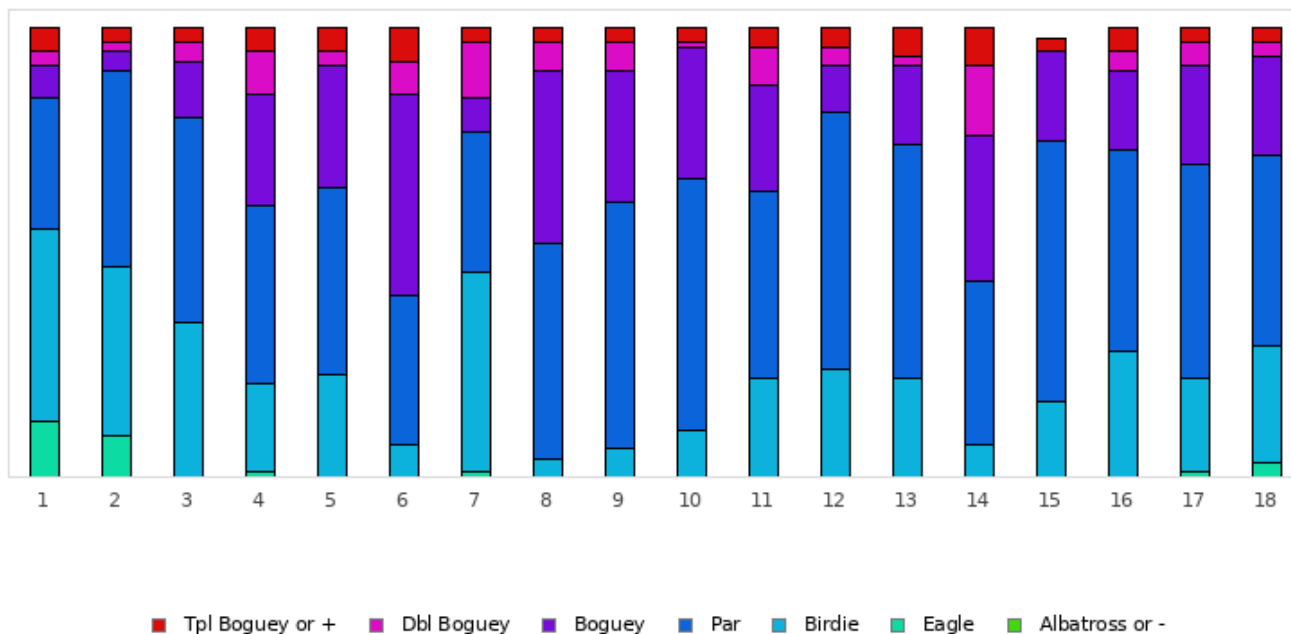

FOOTGOLF FRANCE
Association Française de FootGolf

GOLF DE L'AILETTE

2026 - E4 - AILETTE - Ailette - 18 trous

Distribution of scores

Holes	1	2	3	4	5	6	7	8	9	10	11	12	13	14	15	16	17	18	Total
PAR of ref.	5	3	4	3	3	3	4	3	3	4	3	3	4	3	3	4	4	3	62
Albatross or -	0 0%	0 0%	0 0%	0 0%	0 0%	0 0%	0 0%	0 0%	0 0%	0 0%	0 0%	0 0%	0 0%	0 0%	0 0%	0 0%	0 0%	0 0%	0 0%
Eagle	12 12.5%	9 9.4%	0 0%	1 1%	0 0%	0 0%	1 1%	0 0%	0 0%	0 0%	0 0%	0 0%	0 0%	0 0%	0 0%	0 0%	1 1%	3 3.1%	27 1.6%
Birdie	41 42.7%	36 37.5%	33 34.4%	19 19.8%	22 22.9%	7 7.3%	43 44.8%	4 4.2%	6 6.3%	10 10.4%	21 21.9%	23 24%	21 21.9%	7 7.3%	16 17%	27 28.1%	20 20.8%	25 26%	381 22.1%
PAR	28 29.2%	42 43.8%	44 45.8%	38 39.6%	40 41.7%	32 33.3%	30 31.3%	46 47.9%	53 55.2%	54 56.3%	40 41.7%	55 57.3%	50 52.1%	35 36.5%	56 59.6%	43 44.8%	46 47.9%	41 42.7%	773 44.8%
Boguey	7 7.3%	4 4.2%	12 12.5%	24 25%	26 27.1%	43 44.8%	7 7.3%	37 38.5%	28 29.2%	28 29.2%	23 24%	10 10.4%	17 17.7%	31 32.3%	19 20.2%	17 17.7%	21 21.9%	21 21.9%	375 21.7%
Dbl Boguey	3 3.1%	2 2.1%	4 4.2%	9 9.4%	3 3.1%	7 7.3%	12 12.5%	6 6.3%	6 6.3%	1 1%	8 8.3%	4 4.2%	2 2.1%	15 15.6%	0 0%	4 4.2%	5 5.2%	3 3.1%	94 5.4%
Tpl Boguey	5 5.2%	3 3.1%	3 3.1%	5 5.2%	5 5.2%	7 7.3%	3 3.1%	3 3.1%	3 3.1%	3 3.1%	4 4.2%	4 4.2%	6 6.3%	8 8.3%	3 3.2%	5 5.2%	3 3.1%	3 3.1%	76 4.4%
Min	3	1	3	1	2	2	2	2	2	3	2	2	3	2	2	3	2	1	1
Max	10	10	10	10	10	10	10	10	10	10	10	10	10	10	10	10	10	10	10
Average	4.7	2.7	4.1	3.5	3.3	3.8	4	3.6	3.5	4.4	3.4	3.2	4.3	4	3.3	4.2	4.3	3.2	3.8

Winner of the stage	M. PUSSINI Nicolas	2026 - E4 - AILETTE	-10
Course Record	M. LEGUAY Matthieu	2021 - ÉTAPE 2 : Golf de l'Ailette (CLFGT)	-47