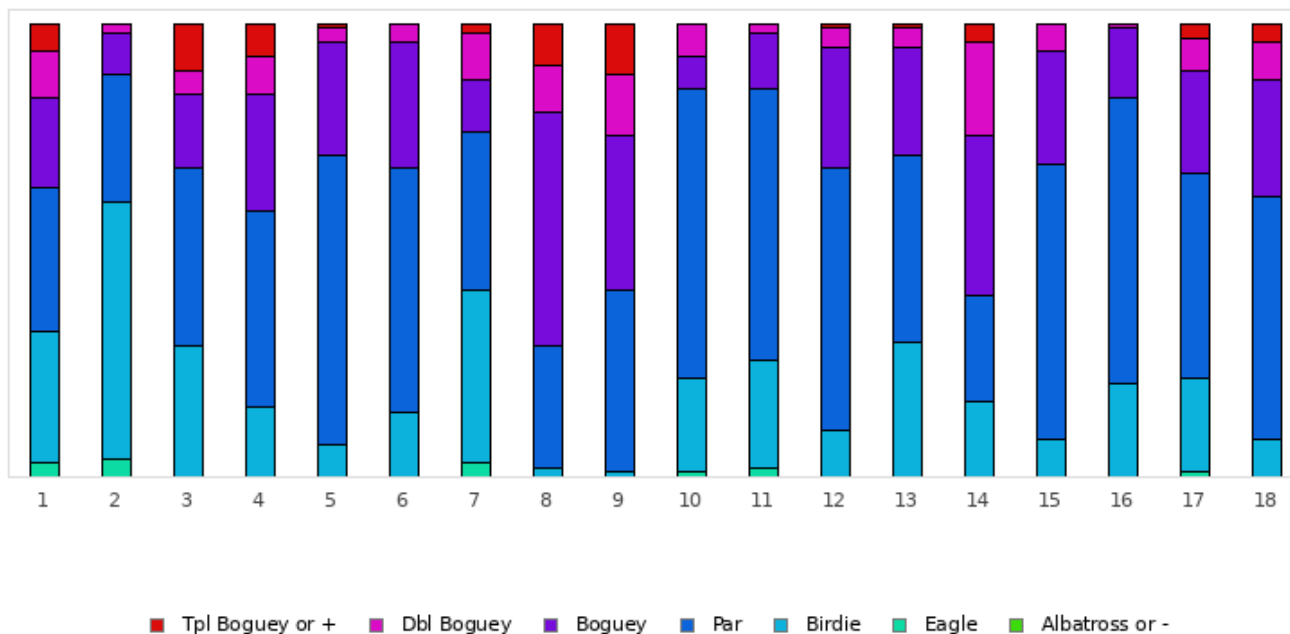

GOLF DE L'AILETTE

FOOTGOLF FRANCE
Association Française de FootGolf

2017 - Etape 10 : Ailette - Ailette - 18 trous

Distribution of scores

Holes	1	2	3	4	5	6	7	8	9	10	11	12	13	14	15	16	17	18	Total
PAR of ref.	5	3	4	3	3	3	4	3	3	4	3	3	4	3	3	4	4	3	62
Albatross or -	0 0%	0 0%	0 0%	0 0%	0 0%	0 0%	0 0%	0 0%	0 0%	0 0%	0 0%	0 0%	0 0%	0 0%	0 0%	0 0%	0 0%	0 0%	0 0%
Eagle	3 3.1%	4 4.1%	0 0%	0 0%	0 0%	0 0%	3 3.1%	0 0%	0 0%	1 1%	2 2.1%	0 0%	0 0%	0 0%	0 0%	0 0%	1 1%	0 0%	14 0.8%
Birdie	28 28.9%	55 56.7%	28 28.9%	15 15.5%	7 7.2%	14 14.4%	37 38.1%	2 2.1%	1 1%	20 20.6%	23 23.7%	10 10.3%	29 29.9%	16 16.5%	8 8.2%	20 20.6%	20 20.6%	8 8.2%	341 19.5%
PAR	31 32%	27 27.8%	38 39.2%	42 43.3%	62 63.9%	52 53.6%	34 35.1%	26 26.8%	39 40.2%	62 63.9%	58 59.8%	56 57.7%	40 41.2%	23 23.7%	59 60.8%	61 62.9%	44 45.4%	52 53.6%	806 46.2%
Boguey	19 19.6%	9 9.3%	16 16.5%	25 25.8%	24 24.7%	27 27.8%	11 11.3%	50 51.5%	33 34%	7 7.2%	12 12.4%	26 26.8%	23 23.7%	34 35.1%	24 24.7%	15 15.5%	22 22.7%	25 25.8%	402 23%
Dbl Boguey	10 10.3%	2 2.1%	5 5.2%	8 8.2%	3 3.1%	4 4.1%	10 10.3%	10 10.3%	13 13.4%	7 7.2%	2 2.1%	4 4.1%	4 4.1%	20 20.6%	6 6.2%	1 1%	7 7.2%	8 8.2%	124 7.1%
Tpl Boguey	6 6.2%	0 0%	10 10.3%	7 7.2%	1 1%	0 0%	2 2.1%	9 9.3%	11 11.3%	0 0%	0 0%	1 1%	1 1%	4 4.1%	0 0%	0 0%	3 3.1%	4 4.1%	59 3.4%
Min	3	1	3	2	2	2	2	2	2	2	1	2	3	2	2	3	2	2	1
Max	10	5	10	7	6	5	7	9	8	6	5	6	7	7	5	6	7	7	10
Average	5.3	2.5	4.4	3.5	3.3	3.2	3.9	4.1	4	4	2.9	3.3	4.1	3.7	3.3	4	4.2	3.5	3.7

Winner of the stage	M. HEDIN Frederic	2017 - Etape 10 : Ailette	-7
Course Record	M. LEGUAY Matthieu	2021 - ÉTAPE 2 : Golf de l'Ailette (CLFGT)	-47