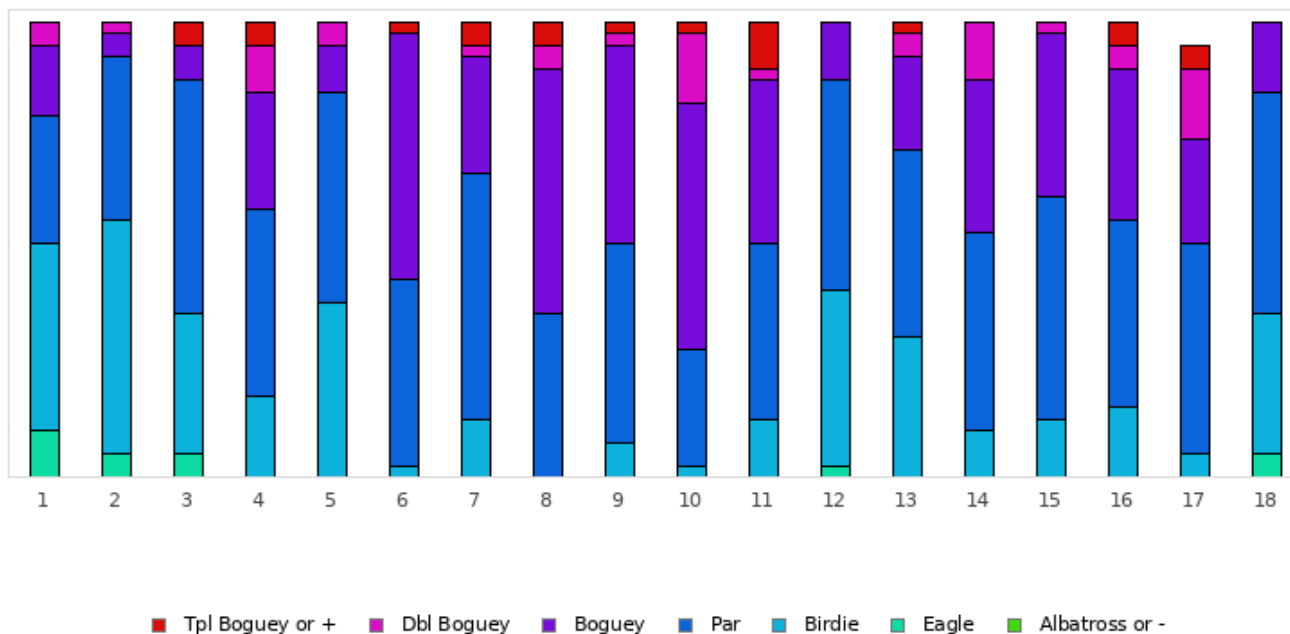

FOOTGOLF FRANCE
Association Française de FootGolf

GOLF DE L'AILETTE

2026 - E2 - Ailette - Ailette - 18 trous

Distribution of scores

Holes	1	2	3	4	5	6	7	8	9	10	11	12	13	14	15	16	17	18	Total
PAR of ref.	5	3	4	3	3	3	4	3	3	4	3	3	4	3	3	4	4	3	62
Albatross or -	0 0%	0 0%	0 0%	0 0%	0 0%	0 0%	0 0%	0 0%	0 0%	0 0%	0 0%	0 0%	0 0%	0 0%	0 0%	0 0%	0 0%	0 0%	0 0%
Eagle	4 10.3%	2 5.1%	2 5.1%	0 0%	0 0%	0 0%	0 0%	0 0%	0 0%	0 0%	0 0%	1 2.6%	0 0%	0 0%	0 0%	0 0%	0 0%	2 5.1%	11 1.6%
Birdie	16 41%	20 51.3%	12 30.8%	7 17.9%	15 38.5%	1 2.6%	5 12.8%	0 0%	3 7.7%	1 2.6%	5 12.8%	15 38.5%	12 30.8%	4 10.3%	5 12.8%	6 15.4%	2 5.4%	12 30.8%	141 20.1%
PAR	11 28.2%	14 35.9%	20 51.3%	16 41%	18 46.2%	16 41%	21 53.8%	14 35.9%	17 43.6%	10 25.6%	15 38.5%	18 46.2%	16 41%	17 43.6%	19 48.7%	16 41%	18 48.6%	19 48.7%	295 42.1%
Boguey	6 15.4%	2 5.1%	3 7.7%	10 25.6%	4 10.3%	21 53.8%	10 25.6%	21 53.8%	17 43.6%	21 53.8%	14 35.9%	5 12.8%	8 20.5%	13 33.3%	14 35.9%	13 33.3%	9 24.3%	6 15.4%	197 28.1%
Dbl Boguey	2 5.1%	1 2.6%	0 0%	4 10.3%	2 5.1%	0 0%	1 2.6%	2 5.1%	1 2.6%	6 15.4%	1 2.6%	0 0%	2 5.1%	5 12.8%	1 2.6%	2 5.1%	6 16.2%	0 0%	36 5.1%
Tpl Boguey	0 0%	0 0%	2 5.1%	2 5.1%	0 0%	1 2.6%	2 5.1%	2 5.1%	1 2.6%	1 2.6%	4 10.3%	0 0%	1 2.6%	0 0%	0 0%	2 5.1%	2 5.4%	0 0%	20 2.9%
Min	3	1	2	2	2	2	3	3	2	3	2	1	3	2	2	3	3	1	1
Max	7	5	8	6	5	7	9	8	6	7	7	4	8	5	5	8	8	4	9
Average	4.6	2.5	3.8	3.4	2.8	3.6	4.4	3.8	3.5	4.9	3.6	2.7	4.1	3.5	3.3	4.5	4.7	2.7	3.7

Winner of the stage	M. LECORNUÉ Tony	2026 - E2 - Ailette	-6
Course Record	M. LEGUAY Matthieu	2021 - ÉTAPE 2 : Golf de l'Ailette (CLFGT)	-47