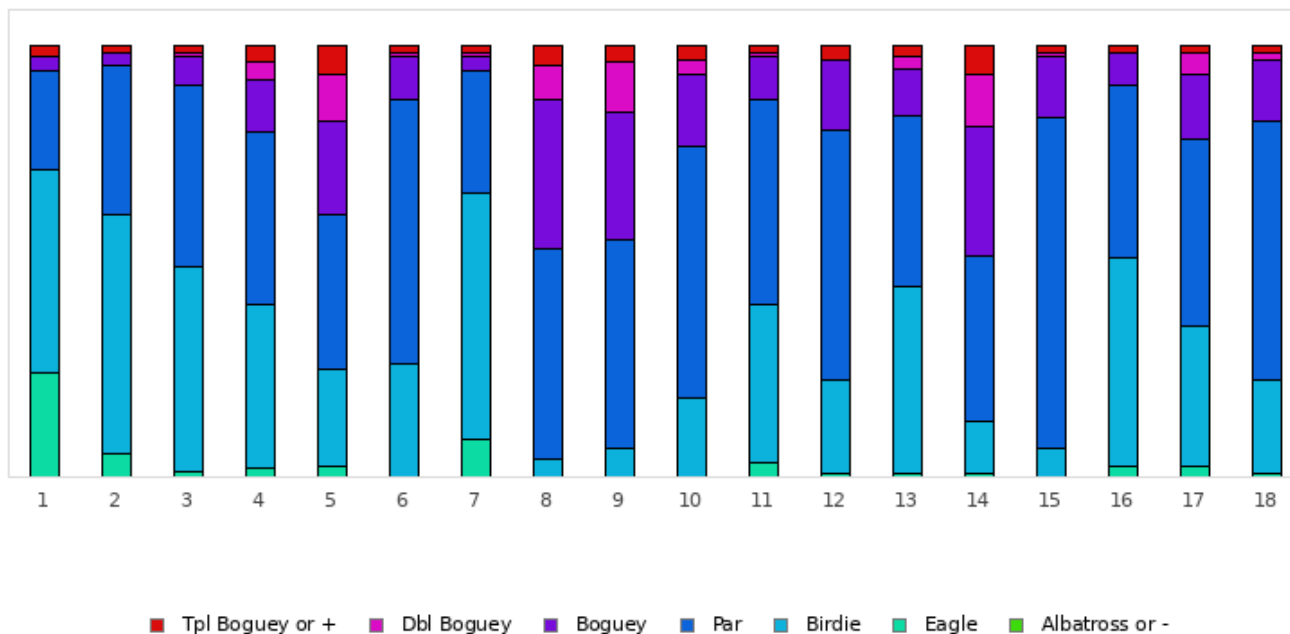

# GOLF DE L'AILETTE

## 2020 - ETAPE 3 : Ailette - Ailette - 18 trous

Distribution of scores

Holes	1	2	3	4	5	6	7	8	9	10	11	12	13	14	15	16	17	18	Total
PAR of ref.	5	3	4	3	3	3	4	3	3	4	3	3	4	3	3	4	4	3	62
Albatross or -	0 0%	0 0%	0 0%	0 0%	0 0%	0 0%	0 0%	0 0%	0 0%	0 0%	0 0%	0 0%	0 0%	0 0%	0 0%	0 0%	0 0%	0 0%	0 0%
Eagle	36 24.3%	8 5.4%	2 1.4%	3 2%	4 2.7%	0 0%	13 8.8%	0 0%	0 0%	0 0%	5 3.4%	1 0.7%	1 0.7%	1 0.7%	0 0%	4 2.7%	4 2.7%	1 0.7%	83 3.1%
Birdie	69 46.6%	82 55.4%	70 47.3%	56 37.8%	33 22.3%	39 26.4%	84 56.8%	6 4.1%	10 6.8%	27 18.2%	54 36.5%	32 21.6%	64 43.2%	18 12.2%	10 6.8%	71 48%	48 32.4%	32 21.6%	805 30.2%
PAR	34 23%	51 34.5%	62 41.9%	59 39.9%	53 35.8%	90 60.8%	42 28.4%	72 48.6%	71 48%	86 58.1%	70 47.3%	86 58.1%	59 39.9%	57 38.5%	113 76.4%	59 39.9%	64 43.2%	89 60.1%	1217 45.7%
Bogues	5 3.4%	4 2.7%	10 6.8%	18 12.2%	32 21.6%	15 10.1%	5 3.4%	51 34.5%	44 29.7%	25 16.9%	15 10.1%	24 16.2%	16 10.8%	44 29.7%	21 14.2%	11 7.4%	22 14.9%	21 14.2%	383 14.4%
Dbl Bogues	0 0%	0 0%	1 0.7%	6 4.1%	16 10.8%	1 0.7%	1 0.7%	12 8.1%	17 11.5%	5 3.4%	1 0.7%	0 0%	4 2.7%	18 12.2%	1 0.7%	0 0%	7 4.7%	2 1.4%	92 3.5%
Tpl Bogues	4 2.7%	3 2%	3 2%	6 4.1%	10 6.8%	3 2%	3 2%	7 4.7%	6 4.1%	5 3.4%	3 2%	5 3.4%	4 2.7%	10 6.8%	3 2%	3 2%	3 2%	3 2%	84 3.2%
Min	3	1	2	1	1	2	2	2	2	3	1	1	2	1	2	2	2	1	1
Max	10	10	10	10	10	10	10	10	10	10	10	10	10	10	10	10	10	10	10
Average	4.2	2.5	3.7	3	3.5	3	3.4	3.7	3.7	4.2	2.8	3.1	3.9	3.7	3.2	3.7	4	3.1	3.5