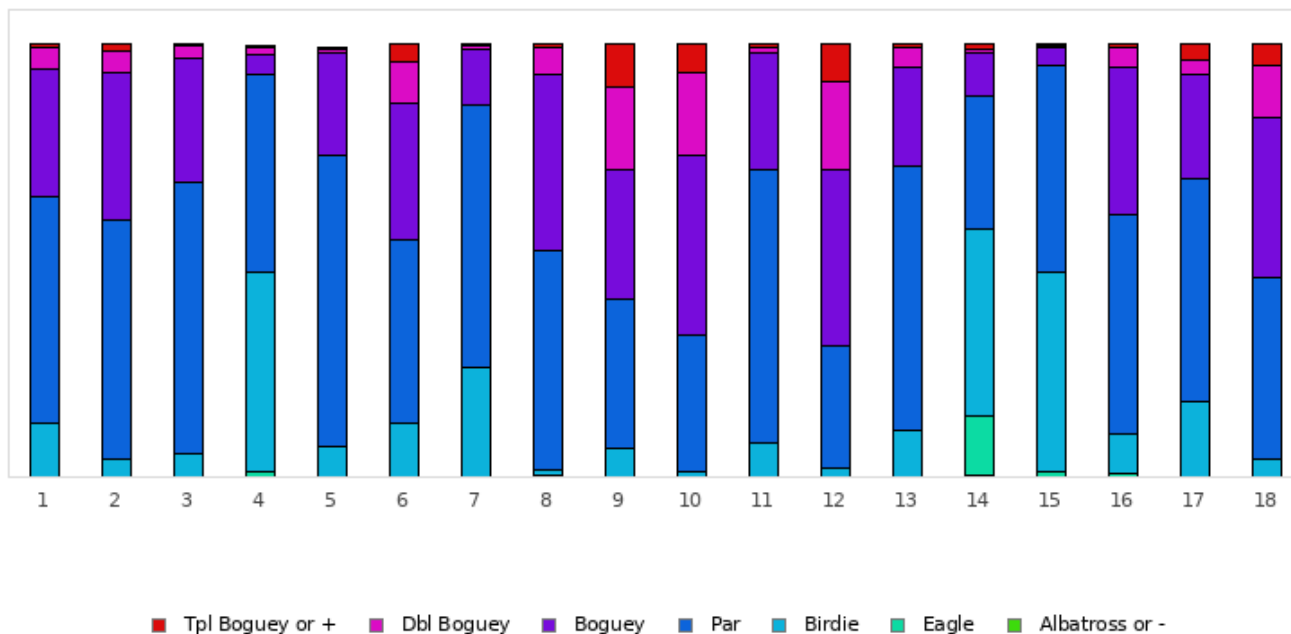

FOOTGOLF FRANCE
Association Française de FootGolf

MULTIGOLF MESLAY-DU-MAINE

Parcours 1

Distribution of scores

Holes	1	2	3	4	5	6	7	8	9	10	11	12	13	14	15	16	17	18	Total
PAR of ref.	4	3	3	4	3	4	4	3	5	4	3	4	3	5	4	5	3	4	68
Albatross or -	0 0%	0 0%	0 0%	0 0%	0 0%	0 0%	0 0%	0 0%	0 0%	0 0%	0 0%	0 0%	0 0%	1 0.4%	0 0%	0 0%	0 0%	0 0%	1 0%
Eagle	0 0%	0 0%	0 0%	3 1.1%	0 0%	0 0%	0 0%	1 0.4%	0 0%	0 0%	0 0%	0 0%	0 0%	38 13.7%	4 1.4%	2 0.7%	0 0%	0 0%	48 1%
Birdie	35 12.6%	12 4.3%	15 5.4%	128 46.2%	20 7.2%	35 12.6%	70 25.2%	4 1.4%	18 6.5%	3 1.1%	22 7.9%	6 2.2%	30 10.8%	120 43.2%	128 46%	26 9.4%	49 17.6%	11 4%	732 14.6%
PAR	145 52.2%	153 55%	174 62.6%	127 45.8%	187 67.8%	117 42.1%	169 60.8%	140 50.4%	96 34.5%	88 31.7%	175 62.9%	78 28.1%	170 61.2%	86 30.9%	132 47.5%	140 50.4%	143 51.4%	117 42.1%	2437 48.7%
Boguey	82 29.5%	95 34.2%	80 28.8%	13 4.7%	65 23.6%	88 31.7%	36 12.9%	114 41%	83 29.9%	116 41.7%	75 27%	113 40.6%	63 22.7%	27 9.7%	12 4.3%	95 34.2%	66 23.7%	103 37.1%	1326 26.5%
Dbl Boguey	14 5%	14 5%	8 2.9%	5 1.8%	3 1.1%	27 9.7%	2 0.7%	17 6.1%	53 19.1%	53 19.1%	4 1.4%	57 20.5%	13 4.7%	3 1.1%	1 0.4%	13 4.7%	10 3.6%	33 11.9%	330 6.6%
Tpl Boguey	2 0.7%	4 1.4%	1 0.4%	1 0.4%	1 0.4%	11 4%	1 0.4%	2 0.7%	28 10.1%	18 6.5%	2 0.7%	24 8.6%	2 0.7%	3 1.1%	1 0.4%	2 0.7%	10 3.6%	14 5%	127 2.5%
Min	3	2	2	2	2	3	3	1	4	3	2	3	2	2	2	3	2	3	1
Max	10	10	10	10	10	10	10	10	10	10	10	10	10	10	10	10	10	10	10
Average	4.3	3.5	3.3	3.6	3.2	4.5	3.9	3.5	6	5	3.3	5.1	3.2	4.4	3.6	5.4	3.3	4.7	4.1

Course Record

M. LE RIGUER Jérôme

2026 - E2 - Meslay du Maine

-68