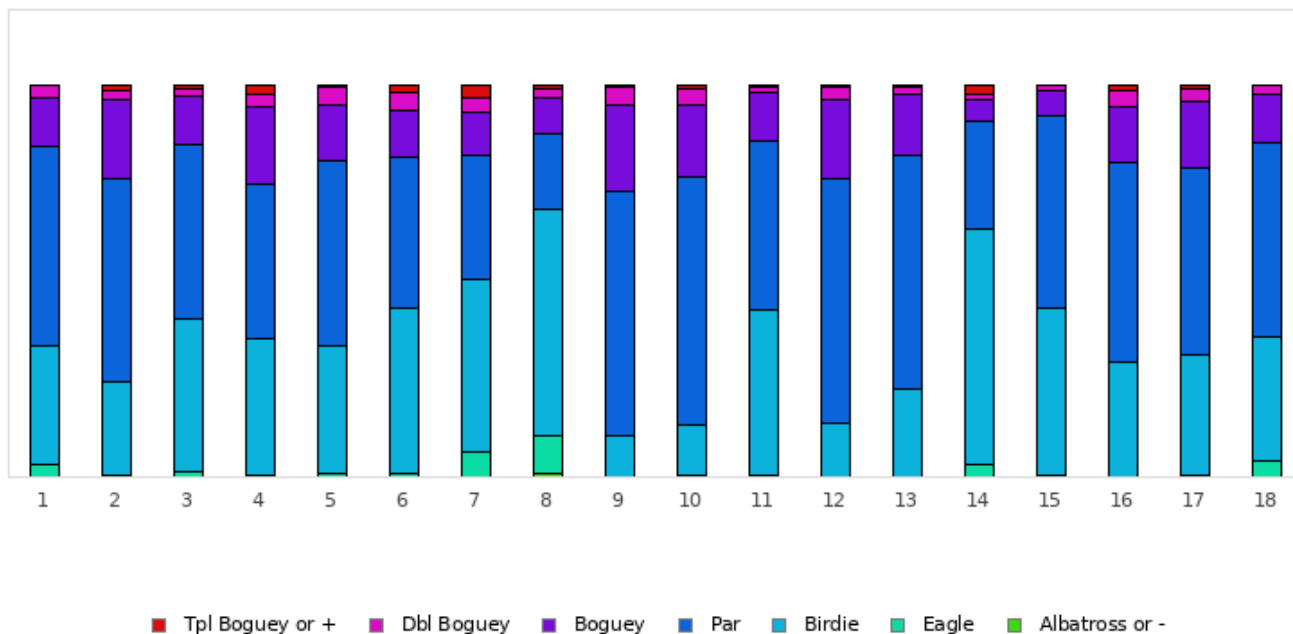

# GOLF DE LA VALSERINE

## 2021 - ÉTAPE 15 : Valserine - Valserine - 18 trous

Distribution of scores

Holes	1	2	3	4	5	6	7	8	9	10	11	12	13	14	15	16	17	18	Total
PAR of ref.	3	4	4	3	4	5	5	5	4	4	3	4	4	4	4	4	3	5	72
Albatross or -	0 0%	0 0%	0 0%	0 0%	0 0%	0 0%	0 0%	2 0.8%	0 0%	0 0%	0 0%	0 0%	0 0%	0 0%	0 0%	0 0%	0 0%	0 0%	2 0%
Eagle	8 3.2%	1 0.4%	3 1.2%	1 0.4%	2 0.8%	2 0.8%	16 6.3%	25 9.9%	0 0%	1 0.4%	1 0.4%	0 0%	0 0%	8 3.2%	1 0.4%	0 0%	1 0.4%	10 4%	80 1.8%
Birdie	76 30.2%	60 23.8%	98 38.9%	88 34.9%	82 32.5%	106 42.1%	111 44%	145 57.5%	26 10.3%	32 12.7%	106 42.1%	35 13.9%	57 22.6%	151 59.9%	107 42.5%	74 29.4%	77 30.6%	80 31.7%	1511 33.3%
PAR	128 50.8%	130 51.6%	112 44.4%	99 39.3%	119 47.2%	97 38.5%	80 31.7%	48 19%	157 62.3%	160 63.5%	109 43.3%	156 61.9%	150 59.5%	70 27.8%	124 49.2%	128 50.8%	121 48%	125 49.6%	2113 46.6%
Bogues	32 12.7%	51 20.2%	32 12.7%	50 19.8%	36 14.3%	30 11.9%	27 10.7%	23 9.1%	56 22.2%	46 18.3%	31 12.3%	51 20.2%	39 15.5%	13 5.2%	16 6.3%	36 14.3%	42 16.7%	31 12.3%	642 14.2%
Dbl Bogues	7 2.8%	6 2.4%	4 1.6%	8 3.2%	11 4.4%	12 4.8%	10 4%	6 2.4%	11 4.4%	10 4%	3 1.2%	8 3.2%	4 1.6%	4 1.6%	3 1.2%	10 4%	8 3.2%	5 2%	130 2.9%
Tpl Bogues	1 0.4%	4 1.6%	3 1.2%	6 2.4%	2 0.8%	5 2%	8 3.2%	3 1.2%	2 0.8%	3 1.2%	2 0.8%	2 0.8%	2 0.8%	6 2.4%	1 0.4%	4 1.6%	3 1.2%	1 0.4%	58 1.3%
Min	1	2	2	1	2	3	3	2	3	2	1	3	3	2	2	3	1	3	1
Max	10	10	10	10	10	10	10	10	10	10	10	10	10	10	10	10	10	10	10
Average	2.8	4.1	3.8	3	3.9	4.9	4.7	4.4	4.3	4.2	2.8	4.2	4	3.5	3.7	4	3	4.8	3.9