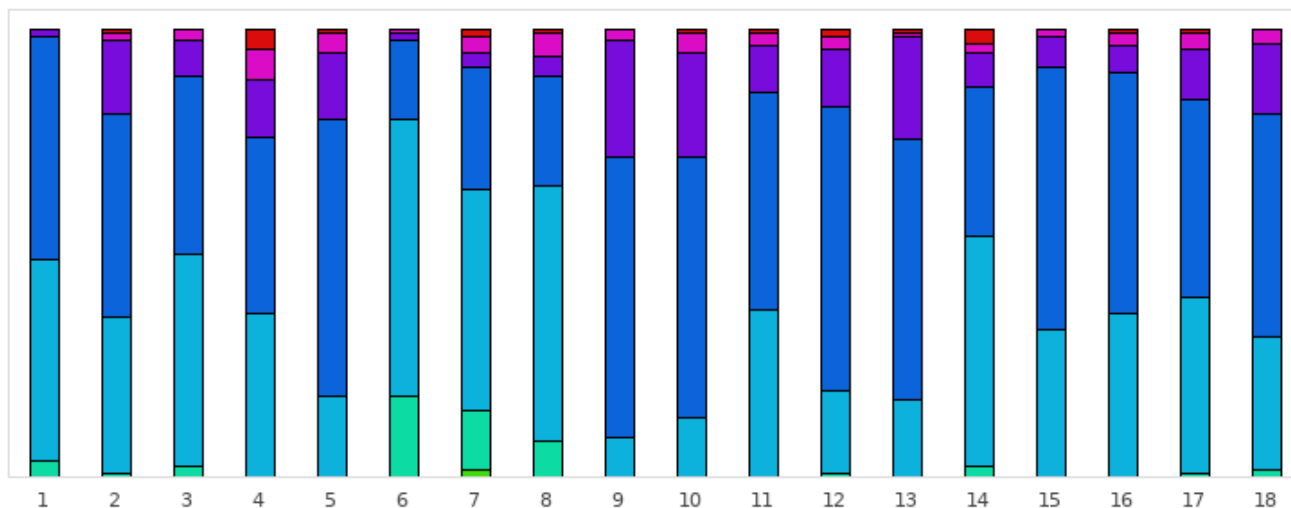

FOOTGOLF FRANCE
Association Française de FootGolf

GOLF DE LA VALSERINE

2025 - E10 : La Valserine - Valserine - 18 trous

Distribution of scores

■ Tpl Boguey or + ■ Dbl Boguey ■ Boguey ■ Par ■ Birdie ■ Eagle ■ Albatross or -

Holes	1	2	3	4	5	6	7	8	9	10	11	12	13	14	15	16	17	18	Total
PAR of ref.	3	4	4	3	4	5	5	5	4	4	3	4	4	4	4	4	3	5	72
Albatross or -	0	0	0	0	0	0	2	0	0	0	0	0	0	0	0	0	0	0	2
	0%	0%	0%	0%	0%	0%	1.5%	0%	0%	0%	0%	0%	0%	0%	0%	0%	0%	0%	0.1%
Eagle	5	1	3	0	0	24	18	11	0	0	0	1	0	3	0	0	1	2	69
	3.7%	0.7%	2.2%	0%	0%	17.9%	13.4%	8.2%	0%	0%	0%	0.7%	0%	2.2%	0%	0%	0.7%	1.5%	2.9%
Birdie	60	47	64	49	24	83	66	76	12	18	50	25	23	69	44	49	53	40	852
	44.8%	35.1%	47.8%	36.6%	17.9%	61.9%	49.3%	56.7%	9%	13.4%	37.3%	18.7%	17.2%	51.5%	32.8%	36.6%	39.6%	29.9%	35.3%
PAR	67	61	53	53	83	24	37	33	84	78	65	85	78	45	79	72	59	67	1123
	50%	45.5%	39.6%	39.6%	61.9%	17.9%	27.6%	24.6%	62.7%	58.2%	48.5%	63.4%	58.2%	33.6%	59%	53.7%	44%	50%	46.6%
Bogues	2	22	11	17	20	2	4	6	35	31	14	17	31	10	9	8	15	21	275
	1.5%	16.4%	8.2%	12.7%	14.9%	1.5%	3%	4.5%	26.1%	23.1%	10.4%	12.7%	23.1%	7.5%	6.7%	6%	11.2%	15.7%	11.4%
Dbl Bogues	0	2	3	9	6	1	5	7	3	6	4	4	1	3	2	4	5	4	69
	0%	1.5%	2.2%	6.7%	4.5%	0.7%	3.7%	5.2%	2.2%	4.5%	3%	3%	0.7%	2.2%	1.5%	3%	3.7%	3%	2.9%
Tpl Bogues	0	1	0	6	1	0	2	1	0	1	1	2	1	4	0	1	1	0	22
	0%	0.7%	0%	4.5%	0.7%	0%	1.5%	0.7%	0%	0.7%	0.7%	1.5%	0.7%	3%	0%	0.7%	0.7%	0%	0.9%
Min	1	2	2	2	3	3	2	3	3	3	2	2	3	2	3	3	1	3	1
Max	4	7	6	7	8	7	9	8	6	7	6	10	7	9	6	7	7	7	10
Average	2.5	3.9	3.6	3	4.1	4.1	4.4	4.4	4.2	4.2	2.8	4.1	4.1	3.7	3.8	3.8	2.8	4.9	3.8

Winner of the stage	M. BELLANGER Alexis	2025 - E10 : La Valserine	-15
Course Record	M. BELLANGER Alexis	2025 - E10 : La Valserine	-15