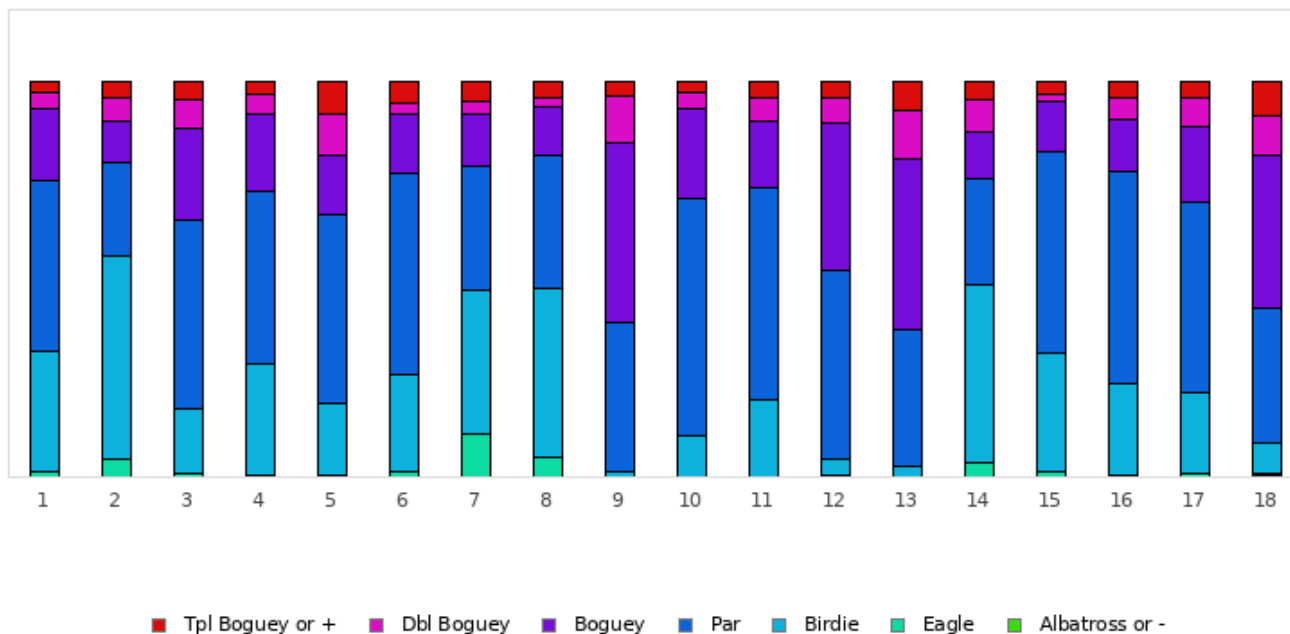

FOOTGOLF FRANCE
Association Française de FootGolf

GOLF DE LA VALSERINE

2018 - Etape 7 : Pays de Gex - Valserine - 18 trous

Distribution of scores

Holes	1	2	3	4	5	6	7	8	9	10	11	12	13	14	15	16	17	18	Total
PAR of ref.	3	4	4	3	4	5	5	5	4	4	3	4	4	4	4	4	3	5	72
Albatross or -	0 0%	0 0%	0 0%	0 0%	0 0%	0 0%	0 0%	0 0%	0 0%	0 0%	0 0%	0 0%	0 0%	0 0%	0 0%	0 0%	0 0%	1 0.4%	1 0%
Eagle	3 1.2%	11 4.3%	2 0.8%	1 0.4%	1 0.4%	3 1.2%	28 11%	13 5.1%	0 0%	0 0%	0 0%	1 0.4%	0 0%	9 3.5%	3 1.2%	1 0.4%	2 0.8%	1 0.4%	79 1.7%
Birdie	78 30.7%	131 51.6%	42 16.5%	72 28.3%	46 18.1%	63 24.8%	92 36.2%	108 42.5%	3 1.2%	27 10.6%	50 19.7%	10 3.9%	7 2.8%	115 45.3%	77 30.3%	59 23.2%	52 20.5%	20 7.9%	1052 23%
PAR	109 42.9%	60 23.6%	121 47.6%	110 43.3%	121 47.6%	129 50.8%	80 31.5%	85 33.5%	96 37.8%	152 59.8%	136 53.5%	122 48%	88 34.6%	68 26.8%	129 50.8%	136 53.5%	123 48.4%	87 34.3%	1952 42.7%
Bogey	46 18.1%	27 10.6%	59 23.2%	50 19.7%	38 15%	38 15%	33 13%	32 12.6%	116 45.7%	58 22.8%	42 16.5%	94 37%	109 42.9%	29 11.4%	32 12.6%	34 13.4%	48 18.9%	97 38.2%	982 21.5%
Dbl Bogey	11 4.3%	14 5.5%	18 7.1%	13 5.1%	27 10.6%	7 2.8%	8 3.1%	6 2.4%	30 11.8%	10 3.9%	15 5.9%	16 6.3%	31 12.2%	21 8.3%	5 2%	14 5.5%	18 7.1%	26 10.2%	290 6.3%
Tpl Bogey	7 2.8%	11 4.3%	12 4.7%	8 3.1%	21 8.3%	14 5.5%	13 5.1%	10 3.9%	9 3.5%	7 2.8%	11 4.3%	11 4.3%	19 7.5%	12 4.7%	8 3.1%	10 3.9%	11 4.3%	22 8.7%	216 4.7%
Min	1	2	2	1	2	3	3	3	3	3	2	2	3	2	2	2	1	2	1
Max	10	10	10	10	10	10	10	10	10	10	10	10	10	10	10	10	10	10	10
Average	3.1	3.8	4.4	3.2	4.6	5.2	4.8	4.8	4.9	4.4	3.3	4.7	5	4	4	4.2	3.4	5.8	4.3

Winner of the stage	M. FREJUS Christophe	2018 - Etape 7 : Pays de Gex	-11
Course Record	M. BELTRAN Jonathan	2026 - E5 : Valserine (RAFGT 5)	-17