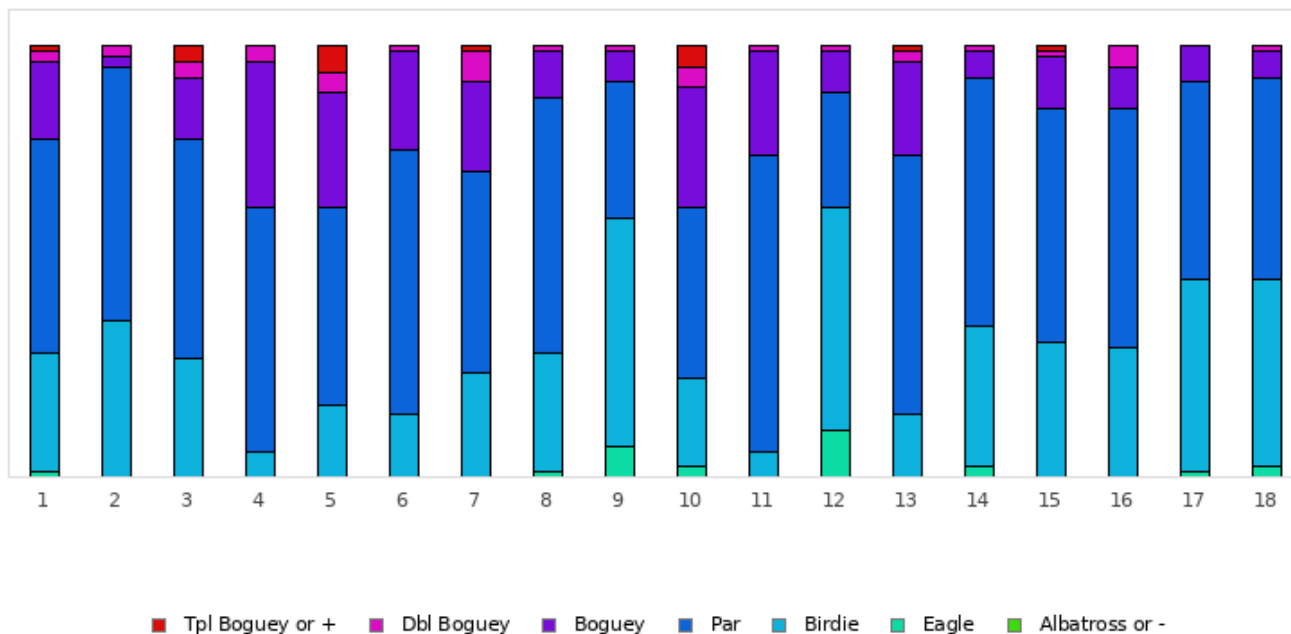

Course Record

M. CREVON Frederic

2024 - E14 : Sargé

-12

FOOTGOLF FRANCE
Association Française de FootGolf

LE MANS GOLF CLUB - SARGÉ

Sargé - Nouveau Parcours

Distribution of scores

Holes	1	2	3	4	5	6	7	8	9	10	11	12	13	14	15	16	17	18	Total
PAR of ref.	5	3	5	3	4	3	4	4	5	4	3	5	3	3	5	5	4	4	72
Albatross or -	0 0%	0 0%	0 0%	0 0%	0 0%	0 0%	0 0%	0 0%	0 0%	0 0%	0 0%	0 0%	0 0%	0 0%	0 0%	0 0%	0 0%	0 0%	0 0%
Eagle	1 1.2%	0 0%	0 0%	0 0%	0 0%	0 0%	0 0%	1 1.2%	6 7.2%	2 2.4%	0 0%	9 10.8%	0 0%	2 2.4%	0 0%	0 0%	1 1.2%	2 2.4%	24 1.6%
Birdie	23 27.7%	30 36.1%	23 27.7%	5 6%	14 16.9%	12 14.5%	20 24.1%	23 27.7%	44 53%	17 20.5%	5 6%	43 51.8%	12 14.5%	27 32.5%	26 31.3%	25 30.1%	37 44.6%	36 43.4%	422 28.2%
PAR	41 49.4%	49 59%	42 50.6%	47 56.6%	38 45.8%	51 61.4%	39 47%	49 59%	26 31.3%	33 39.8%	57 68.7%	22 26.5%	50 60.2%	48 57.8%	45 54.2%	46 55.4%	38 45.8%	39 47%	760 50.9%
Bogues	15 18.1%	2 2.4%	12 14.5%	28 33.7%	22 26.5%	19 22.9%	17 20.5%	9 10.8%	6 7.2%	23 27.7%	20 24.1%	8 9.6%	18 21.7%	5 6%	10 12%	8 9.6%	7 8.4%	5 6%	234 15.7%
Dbl Boguey	2 2.4%	2 2.4%	3 3.6%	3 3.6%	4 4.8%	1 1.2%	6 7.2%	1 1.2%	1 1.2%	4 4.8%	1 1.2%	1 1.2%	2 2.4%	1 1.2%	1 1.2%	4 4.8%	0 0%	1 1.2%	38 2.5%
Tpl Boguey	1 1.2%	0 0%	3 3.6%	0 0%	5 6%	0 0%	1 1.2%	0 0%	0 0%	4 4.8%	0 0%	0 0%	1 1.2%	0 0%	1 1.2%	0 0%	0 0%	0 0%	16 1.1%
Min	3	2	4	2	3	2	3	2	3	2	2	3	2	1	4	4	2	2	1
Max	8	5	8	5	8	5	7	6	7	7	5	7	6	5	8	7	5	6	8
Average	5	2.7	5	3.3	4.4	3.1	4.1	3.8	4.4	4.3	3.2	4.4	3.2	2.7	4.9	4.9	3.6	3.6	3.9