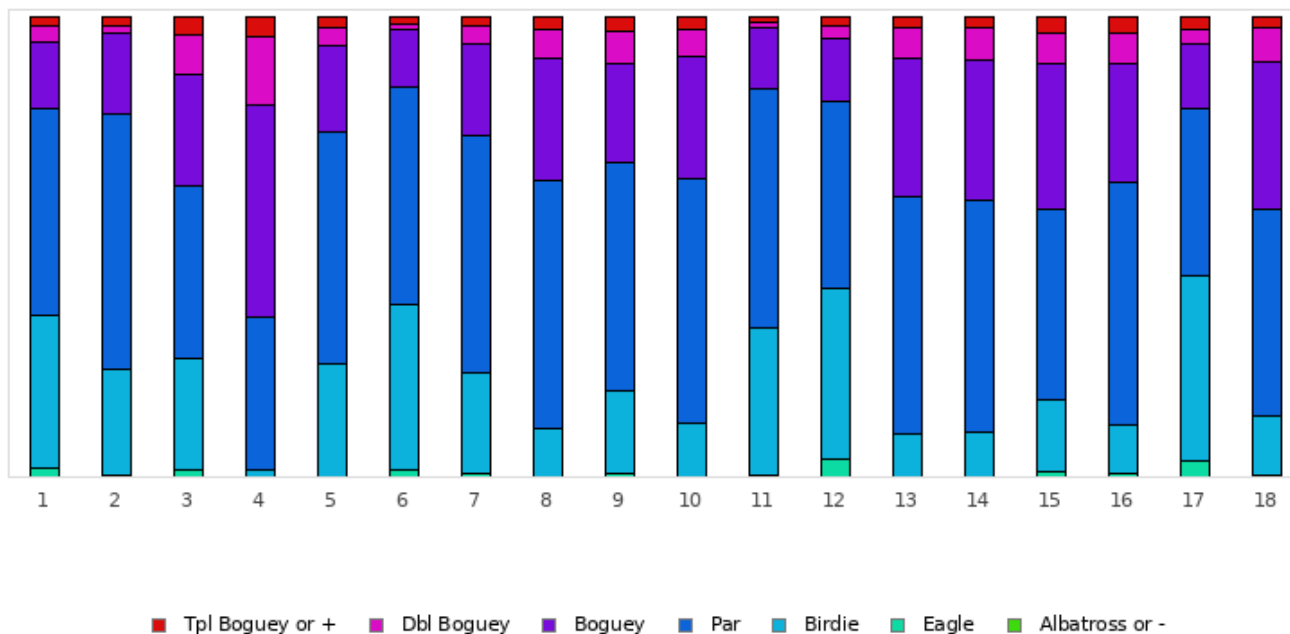

FOOTGOLF FRANCE
Association Française de FootGolf

LE MANS GOLF CLUB - SARGÉ

Sargé - 18 trous

Distribution of scores

Holes	1	2	3	4	5	6	7	8	9	10	11	12	13	14	15	16	17	18	Total
PAR of ref.	5	3	5	3	4	3	4	4	5	4	3	5	3	3	5	5	4	4	72
Albatross or -	0	0	0	0	0	0	0	0	0	0	0	0	0	0	0	0	0	0	0
Eagle	27	8	19	0	1	21	12	1	9	0	8	54	1	1	15	10	47	6	240
	2%	0.6%	1.4%	0%	0.1%	1.5%	0.9%	0.1%	0.7%	0%	0.6%	3.9%	0.1%	0.1%	1.1%	0.7%	3.4%	0.4%	1%
Birdie	457	316	336	20	338	496	299	143	249	164	441	513	128	135	215	144	556	177	5127
	33.1%	22.9%	24.3%	1.4%	24.5%	35.9%	21.7%	10.4%	18%	11.9%	32%	37.2%	9.3%	9.8%	15.6%	10.4%	40.3%	12.8%	20.6%
PAR	620	764	520	459	694	649	711	746	682	732	713	556	712	693	571	729	500	621	11672
	44.9%	55.4%	37.7%	33.3%	50.3%	47%	51.5%	54.1%	49.4%	53%	51.7%	40.3%	51.6%	50.2%	41.4%	52.8%	36.2%	45%	47%
Boguey	198	241	329	638	262	173	278	363	298	366	183	192	414	421	436	355	197	439	5783
	14.3%	17.5%	23.8%	46.2%	19%	12.5%	20.1%	26.3%	21.6%	26.5%	13.3%	13.9%	30%	30.5%	31.6%	25.7%	14.3%	31.8%	23.3%
Dbl Boguey	47	24	120	200	51	20	49	90	95	79	15	36	90	97	95	90	42	103	1343
	3.4%	1.7%	8.7%	14.5%	3.7%	1.4%	3.6%	6.5%	6.9%	5.7%	1.1%	2.6%	6.5%	7%	6.9%	6.5%	3%	7.5%	5.4%
Tpl Boguey	31	27	56	63	34	21	31	37	47	39	20	29	35	33	48	52	38	34	675
	2.2%	2%	4.1%	4.6%	2.5%	1.5%	2.2%	2.7%	3.4%	2.8%	1.4%	2.1%	2.5%	2.4%	3.5%	3.8%	2.8%	2.5%	2.7%
Min	3	1	3	2	2	1	2	2	3	3	1	3	1	1	3	3	2	2	1
Max	10	10	10	10	10	10	10	10	10	10	10	10	10	10	10	10	10	10	10
Average	4.9	3.1	5.3	3.9	4.1	2.9	4.1	4.4	5.3	4.4	2.9	4.8	3.5	3.5	5.4	5.4	3.9	4.4	4.2