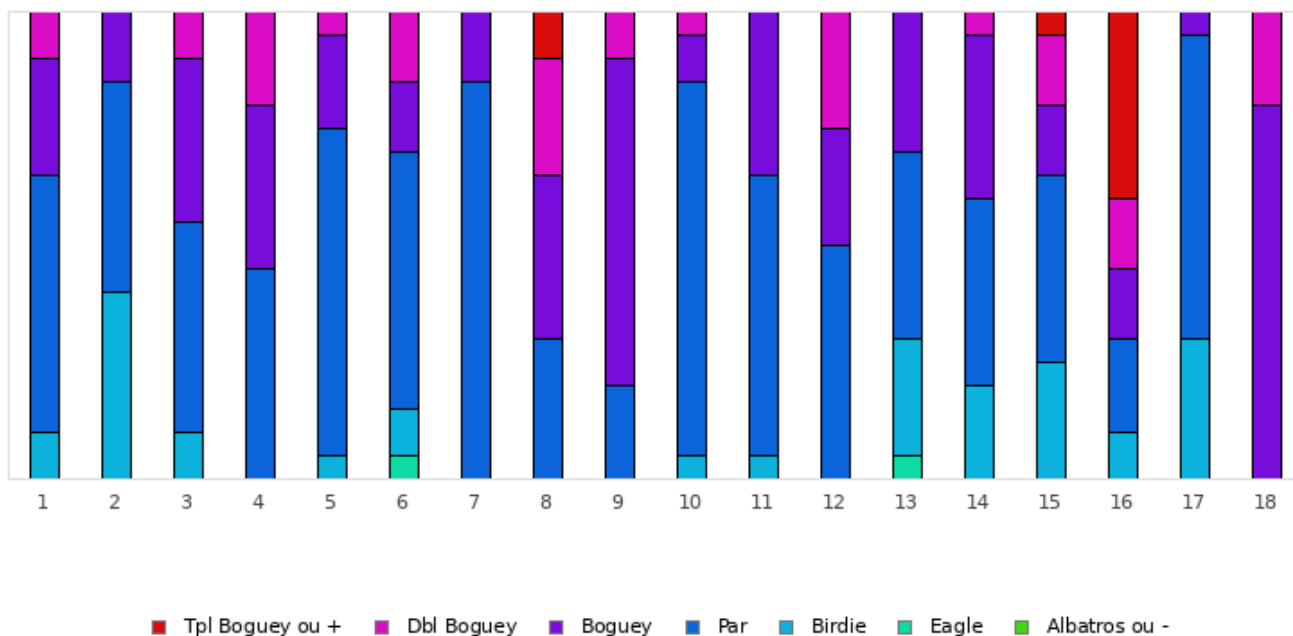

FOOTGOLF FRANCE
Association Française de FootGolf

GOLF DE BAUGÉ

2022 - ETAPE 32 TF : GOLF DE BAUGE - Baugé - 18 trous

Répartition des scores

| Trous | 1 | 2 | 3 | 4 | 5 | 6 | 7 | 8 | 9 | 10 | 11 | 12 | 13 | 14 | 15 | 16 | 17 | 18 | Total |
|----------------------|---------------------|-----|-----|-----|-----|-----|-----|-----|-----|-----|-----|-----|----|-----|-----|-----|-----|------------------------------------|-------|
| PAR de réf. | 4 | 5 | 4 | 3 | 4 | 5 | 3 | 4 | 4 | 5 | 4 | 4 | 3 | 5 | 5 | 4 | 4 | 4 | 74 |
| Albatros ou - | 0 | 0 | 0 | 0 | 0 | 0 | 0 | 0 | 0 | 0 | 0 | 0 | 0 | 0 | 0 | 0 | 0 | 0 | 0 |
| Eagle | 0 | 0 | 0 | 0 | 0 | 1 | 0 | 0 | 0 | 0 | 0 | 0 | 1 | 0 | 0 | 0 | 0 | 0 | 2 |
| Birdie | 2 | 8 | 2 | 0 | 1 | 2 | 0 | 0 | 0 | 1 | 1 | 0 | 5 | 4 | 5 | 2 | 6 | 0 | 39 |
| PAR | 11 | 9 | 9 | 9 | 14 | 11 | 17 | 6 | 4 | 16 | 12 | 10 | 8 | 8 | 8 | 4 | 13 | 0 | 169 |
| Boguey | 5 | 3 | 7 | 7 | 4 | 3 | 3 | 7 | 14 | 2 | 7 | 5 | 6 | 7 | 3 | 3 | 1 | 16 | 103 |
| Dbl Boguey | 2 | 0 | 2 | 4 | 1 | 3 | 0 | 5 | 2 | 1 | 0 | 5 | 0 | 1 | 3 | 3 | 0 | 4 | 36 |
| Tpl Boguey | 0 | 0 | 0 | 0 | 0 | 0 | 0 | 2 | 0 | 0 | 0 | 0 | 0 | 0 | 1 | 8 | 0 | 0 | 11 |
| Min | 3 | 4 | 3 | 3 | 3 | 3 | 3 | 4 | 4 | 4 | 3 | 4 | 1 | 4 | 4 | 3 | 3 | 5 | 1 |
| Max | 6 | 6 | 6 | 5 | 6 | 7 | 4 | 7 | 6 | 7 | 5 | 6 | 4 | 7 | 8 | 10 | 5 | 6 | 10 |
| Moyenne | 4.4 | 4.8 | 4.5 | 3.8 | 4.3 | 5.3 | 3.2 | 5.2 | 4.9 | 5.2 | 4.3 | 4.8 | 3 | 5.3 | 5.4 | 6.3 | 3.8 | 5.2 | 4.6 |
| Vainqueur de l'étape | Mme SUSS Tiffany | | | | | | | | | | | | | | | | | 2022 - ETAPE 32 TF : GOLF DE BAUGE | -1 |
| Record du Parcours | M. CYTWINSKI Damien | | | | | | | | | | | | | | | | | 2024 - E24 : Baugé | -9 |