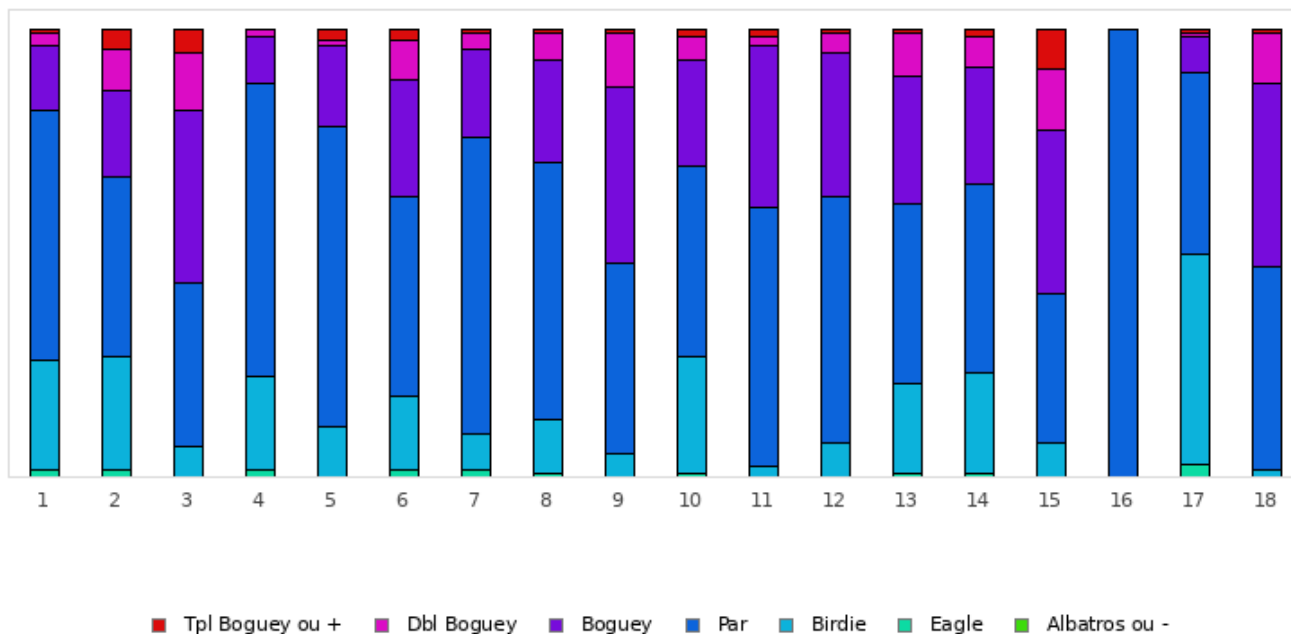

FOOTGOLF FRANCE
Association Française de FootGolf

GOLF DE BAUGÉ

2023 - Etape 25 - Baugé - Baugé - 18 trous

Répartition des scores

Trous	1	2	3	4	5	6	7	8	9	10	11	12	13	14	15	16	17	18	Total
PAR de réf.	4	5	4	3	4	5	3	4	4	5	4	4	3	5	5	4	4	4	74
Albatros ou -	0 0%	0 0%	0 0%	0 0%	0 0%	0 0%	0 0%	0 0%	0 0%	0 0%	0 0%	0 0%	0 0%	0 0%	0 0%	0 0%	0 0%	0 0%	0 0%
Eagle	2 1.5%	2 1.5%	0 0%	2 1.5%	0 0%	2 1.5%	2 1.5%	1 0.7%	0 0%	1 0.7%	0 0%	0 0%	1 0.7%	1 0.7%	0 0%	0 0%	4 3%	0 0%	18 0.7%
Birdie	33 24.6%	34 25.4%	9 6.7%	28 20.9%	15 11.2%	22 16.4%	11 8.2%	16 11.9%	7 5.2%	35 26.1%	3 2.2%	10 7.5%	27 20.1%	30 22.4%	10 7.5%	0 0%	63 47%	2 1.5%	355 14.7%
PAR	75 56%	54 40.3%	49 36.6%	88 65.7%	90 67.2%	60 44.8%	89 66.4%	77 57.5%	57 42.5%	57 42.5%	78 58.2%	74 55.2%	54 40.3%	57 42.5%	45 33.6%	134 100%	54 40.3%	61 45.5%	1253 51.9%
Boguey	19 14.2%	26 19.4%	52 38.8%	14 10.4%	24 17.9%	35 26.1%	26 19.4%	31 23.1%	53 39.6%	32 23.9%	48 35.8%	43 32.1%	38 28.4%	35 26.1%	49 36.6%	0 0%	11 8.2%	55 41%	591 24.5%
Dbl Boguey	4 3%	12 9%	17 12.7%	2 1.5%	2 1.5%	12 9%	5 3.7%	8 6%	16 11.9%	7 5.2%	3 2.2%	6 4.5%	13 9.7%	9 6.7%	18 13.4%	0 0%	1 0.7%	15 11.2%	150 6.2%
Tpl Boguey	1 0.7%	6 4.5%	7 5.2%	0 0%	3 2.2%	3 2.2%	1 0.7%	1 0.7%	1 0.7%	2 1.5%	2 1.5%	1 0.7%	1 0.7%	2 1.5%	12 9%	0 0%	1 0.7%	1 0.7%	45 1.9%
Min	2	3	3	1	3	3	1	2	3	3	3	3	1	3	4	4	2	3	1
Max	7	10	8	5	10	9	6	7	7	9	7	7	6	10	10	4	10	7	10
Moyenne	3.9	5.2	4.7	2.9	4.2	5.3	3.2	4.2	4.6	5.1	4.4	4.4	3.3	5.2	5.9	4	3.6	4.6	4.4

Vainqueur de l'étape	M. BUAILLON Christopher	2023 - Etape 25 - Baugé	-6
Record du Parcours	M. CYTWINSKI Damien	2024 - E24 : Baugé	-9