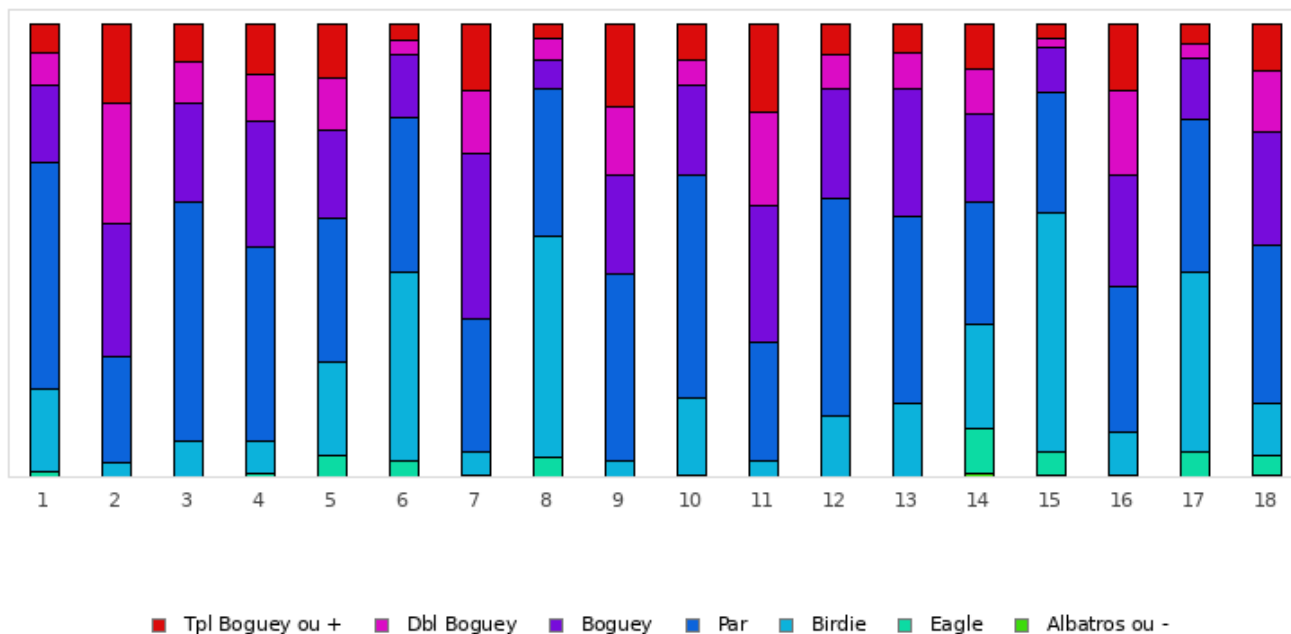

GOLF DE LA FORGE

FOOTGOLF FRANCE
Association Française de FootGolf

La Forge - 2x9 trous

Répartition des scores

Trous	1	2	3	4	5	6	7	8	9	10	11	12	13	14	15	16	17	18	Total
PAR de réf.	3	3	3	5	5	4	4	4	5	3	3	3	5	5	4	4	4	5	72
Albatros ou -	0 0%	0 0%	0 0%	0 0%	0 0%	0 0%	0 0%	0 0%	0 0%	0 0%	0 0%	0 0%	0 0%	2 0.8%	1 0.4%	0 0%	0 0%	1 0.4%	4 0.1%
Eagle	3 1.2%	0 0%	0 0%	2 0.8%	12 5%	9 3.7%	1 0.4%	11 4.5%	0 0%	1 0.4%	0 0%	0 0%	0 0%	24 9.9%	12 5%	1 0.4%	13 5.4%	11 4.5%	100 2.3%
Birdie	44 18.2%	8 3.3%	19 7.9%	17 7%	50 20.7%	101 41.7%	12 5%	118 48.8%	9 3.7%	41 16.9%	9 3.7%	33 13.6%	39 16.1%	56 23.1%	128 52.9%	23 9.5%	97 40.1%	27 11.2%	831 19.1%
PAR	121 50%	56 23.1%	128 52.9%	104 43%	76 31.4%	82 33.9%	72 29.8%	79 32.6%	100 41.3%	120 49.6%	63 26%	116 47.9%	100 41.3%	65 26.9%	65 26.9%	78 32.2%	81 33.5%	85 35.1%	1591 36.5%
Boguey	42 17.4%	72 29.8%	53 21.9%	67 27.7%	48 19.8%	34 14%	88 36.4%	15 6.2%	53 21.9%	48 19.8%	73 30.2%	59 24.4%	69 28.5%	47 19.4%	24 9.9%	60 24.8%	33 13.6%	61 25.2%	946 21.7%
Dbl Boguey	17 7%	64 26.4%	22 9.1%	25 10.3%	27 11.2%	8 3.3%	34 14%	12 5%	36 14.9%	13 5.4%	50 20.7%	18 7.4%	19 7.9%	24 9.9%	5 2.1%	45 18.6%	8 3.3%	32 13.2%	459 10.5%
Tpl Boguey	15 6.2%	42 17.4%	20 8.3%	27 11.2%	29 12%	8 3.3%	35 14.5%	7 2.9%	44 18.2%	19 7.9%	47 19.4%	16 6.6%	15 6.2%	24 9.9%	7 2.9%	35 14.5%	10 4.1%	25 10.3%	425 9.8%
Min	1	2	2	3	3	2	2	2	4	1	2	2	4	2	1	2	2	2	1
Max	10	10	10	10	10	10	10	10	10	10	10	10	10	10	10	10	10	10	10
Moyenne	3.4	4.5	3.7	5.8	5.6	3.9	5.2	3.7	6.2	3.5	4.5	3.5	5.5	5.3	3.7	5.1	3.9	5.7	4.6

Record du Parcours

M. RAYNAUD Benjamin

2022 - ÉTAPE 3 : La Forge

-11