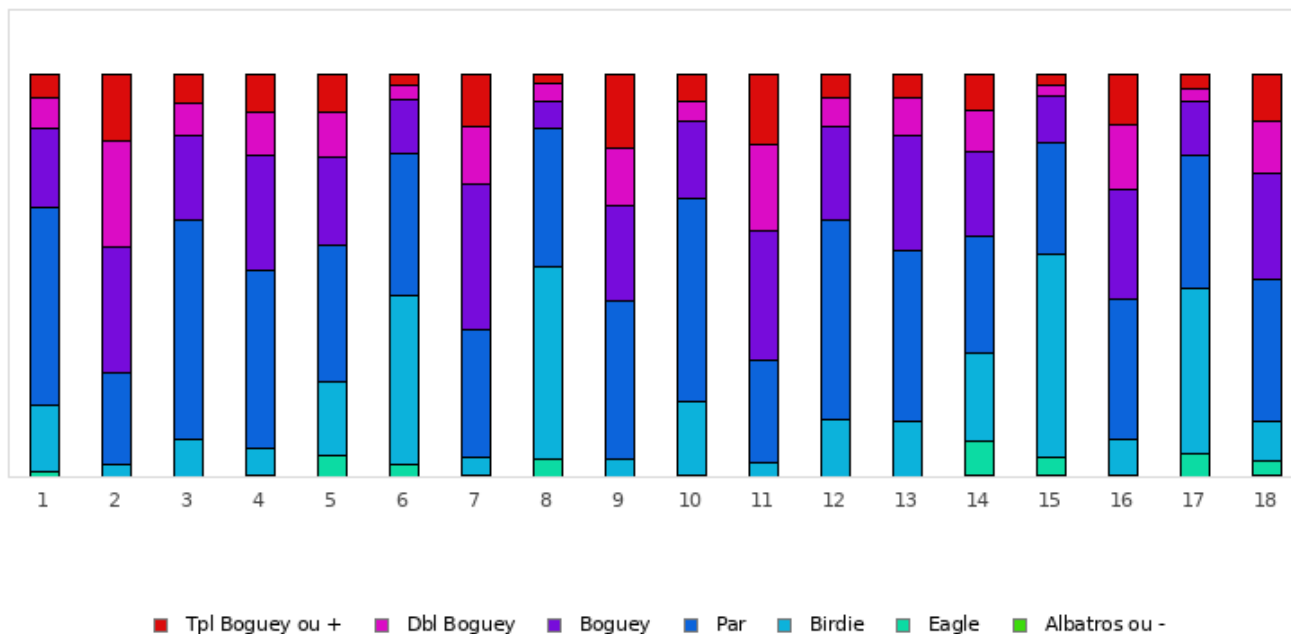

FOOTGOLF FRANCE
Association Française de FootGolf

GOLF DE LA FORGE

La Forge - 2x9 trous

Répartition des scores

Trous	1	2	3	4	5	6	7	8	9	10	11	12	13	14	15	16	17	18	Total
PAR de réf.	3	3	3	5	5	4	4	4	5	3	3	3	5	5	4	4	4	5	72
Albatros ou -	0 0%	0 0%	0 0%	0 0%	0 0%	0 0%	0 0%	0 0%	0 0%	0 0%	0 0%	0 0%	0 0%	2 0.7%	1 0.3%	0 0%	0 0%	1 0.3%	4 0.1%
Eagle	4 1.3%	0 0%	0 0%	2 0.7%	16 5.3%	9 3%	1 0.3%	14 4.6%	0 0%	1 0.3%	0 0%	0 0%	0 0%	25 8.3%	14 4.6%	1 0.3%	17 5.6%	11 3.6%	115 2.1%
Birdie	50 16.6%	9 3%	28 9.3%	20 6.6%	55 18.2%	127 42.1%	14 4.6%	143 47.4%	14 4.6%	55 18.2%	11 3.6%	43 14.2%	42 13.9%	66 21.9%	152 50.3%	27 8.9%	125 41.4%	30 9.9%	1011 18.6%
PAR	148 49%	69 22.8%	165 54.6%	133 44%	103 34.1%	106 35.1%	95 31.5%	104 34.4%	118 39.1%	152 50.3%	77 25.5%	150 49.7%	127 42.1%	87 28.8%	84 27.8%	105 34.8%	99 32.8%	106 35.1%	2028 37.3%
Boguey	59 19.5%	94 31.1%	63 20.9%	86 28.5%	66 21.9%	41 13.6%	110 36.4%	21 7%	71 23.5%	58 19.2%	97 32.1%	69 22.8%	87 28.8%	64 21.2%	35 11.6%	82 27.2%	40 13.2%	79 26.2%	1222 22.5%
Dbl Boguey	23 7.6%	80 26.5%	24 7.9%	32 10.6%	33 10.9%	10 3.3%	42 13.9%	13 4.3%	43 14.2%	15 5%	64 21.2%	22 7.3%	28 9.3%	30 9.9%	7 2.3%	49 16.2%	10 3.3%	39 12.9%	564 10.4%
Tpl Boguey	18 6%	50 16.6%	22 7.3%	29 9.6%	29 9.6%	9 3%	40 13.2%	7 2.3%	56 18.5%	21 7%	53 17.5%	18 6%	18 6%	28 9.3%	9 3%	38 12.6%	11 3.6%	36 11.9%	492 9.1%
Min	1	2	2	3	3	2	2	2	4	1	2	2	4	2	1	2	2	2	1
Max	10	10	10	10	10	10	10	10	10	10	10	10	10	10	10	10	10	10	10
Moyenne	3.5	4.4	3.6	5.8	5.5	3.9	5.1	3.7	6.2	3.4	4.4	3.5	5.6	5.4	3.7	5	3.9	5.8	4.6

Record du Parcours

M. RAYNAUD Benjamin

2022 - ÉTAPE 3 : La Forge

-11