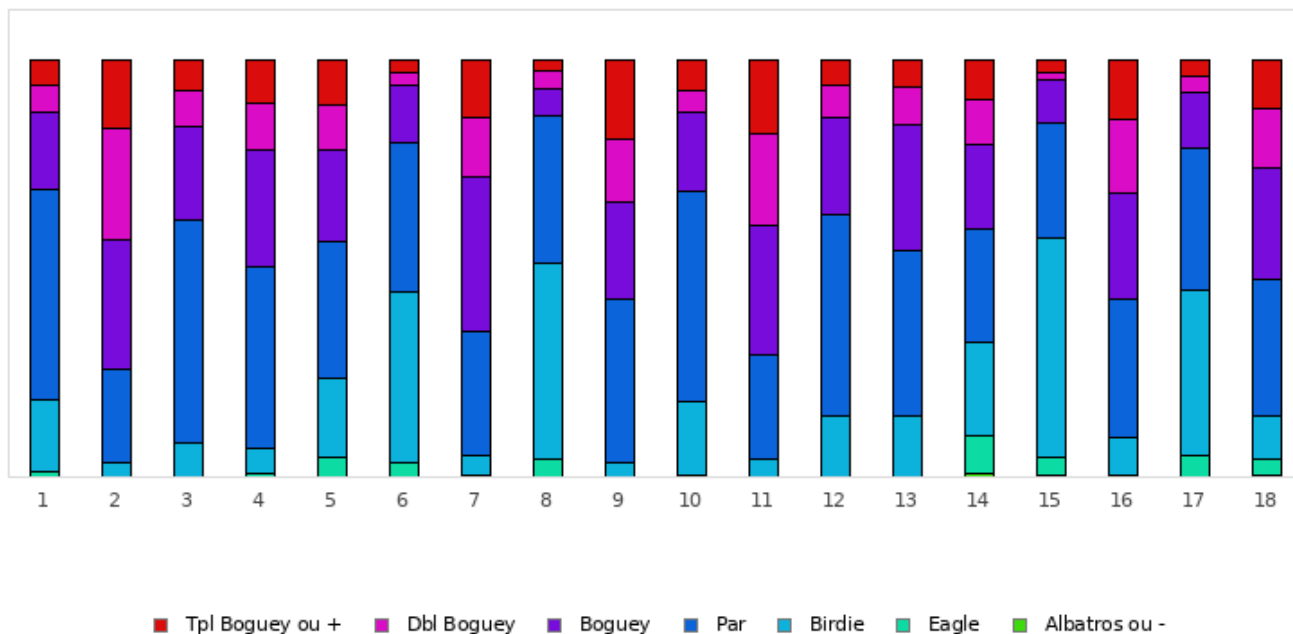

FOOTGOLF FRANCE
Association Française de FootGolf

GOLF DE LA FORGE

La Forge - 2x9 trous

Répartition des scores

Trous	1	2	3	4	5	6	7	8	9	10	11	12	13	14	15	16	17	18	Total
PAR de réf.	3	3	3	5	5	4	4	4	5	3	3	3	5	5	4	4	4	5	72
Albatros ou -	0 0%	0 0%	0 0%	0 0%	0 0%	0 0%	0 0%	0 0%	0 0%	0 0%	0 0%	0 0%	0 0%	2 0.7%	1 0.4%	0 0%	0 0%	1 0.4%	4 0.1%
Eagle	3 1.1%	0 0%	0 0%	2 0.7%	13 4.9%	9 3.4%	1 0.4%	11 4.1%	0 0%	1 0.4%	0 0%	0 0%	0 0%	24 9%	12 4.5%	1 0.4%	14 5.2%	11 4.1%	102 2.1%
Birdie	47 17.5%	9 3.4%	22 8.2%	17 6.3%	50 18.7%	110 41%	13 4.9%	126 47%	9 3.4%	47 17.5%	11 4.1%	39 14.6%	39 14.6%	61 22.8%	140 52.2%	24 9%	106 39.6%	27 10.1%	897 18.6%
PAR	135 50.4%	60 22.4%	143 53.4%	116 43.3%	88 32.8%	96 35.8%	79 29.5%	95 35.4%	105 39.2%	136 50.7%	67 25%	129 48.1%	106 39.6%	72 26.9%	74 27.6%	89 33.2%	91 34%	88 32.8%	1769 36.7%
Boguey	49 18.3%	83 31%	60 22.4%	75 28%	59 22%	36 13.4%	100 37.3%	17 6.3%	62 23.1%	50 18.7%	83 31%	63 23.5%	81 30.2%	54 20.1%	28 10.4%	68 25.4%	36 13.4%	72 26.9%	1076 22.3%
Dbl Boguey	18 6.7%	72 26.9%	23 8.6%	30 11.2%	29 10.8%	9 3.4%	38 14.2%	12 4.5%	41 15.3%	14 5.2%	59 22%	20 7.5%	24 9%	29 10.8%	5 1.9%	48 17.9%	10 3.7%	37 13.8%	518 10.7%
Tpl Boguey	16 6%	44 16.4%	20 7.5%	28 10.4%	29 10.8%	8 3%	37 13.8%	7 2.6%	51 19%	20 7.5%	48 17.9%	17 6.3%	18 6.7%	26 9.7%	8 3%	38 14.2%	11 4.1%	32 11.9%	458 9.5%
Min	1	2	2	3	3	2	2	2	4	1	2	2	4	2	1	2	2	2	1
Max	10	10	10	10	10	10	10	10	10	10	10	10	10	10	10	10	10	10	10
Moyenne	3.4	4.4	3.6	5.8	5.6	3.9	5.1	3.7	6.3	3.5	4.5	3.5	5.6	5.4	3.7	5.1	3.9	5.8	4.6

Record du Parcours

M. RAYNAUD Benjamin

2022 - ÉTAPE 3 : La Forge

-11