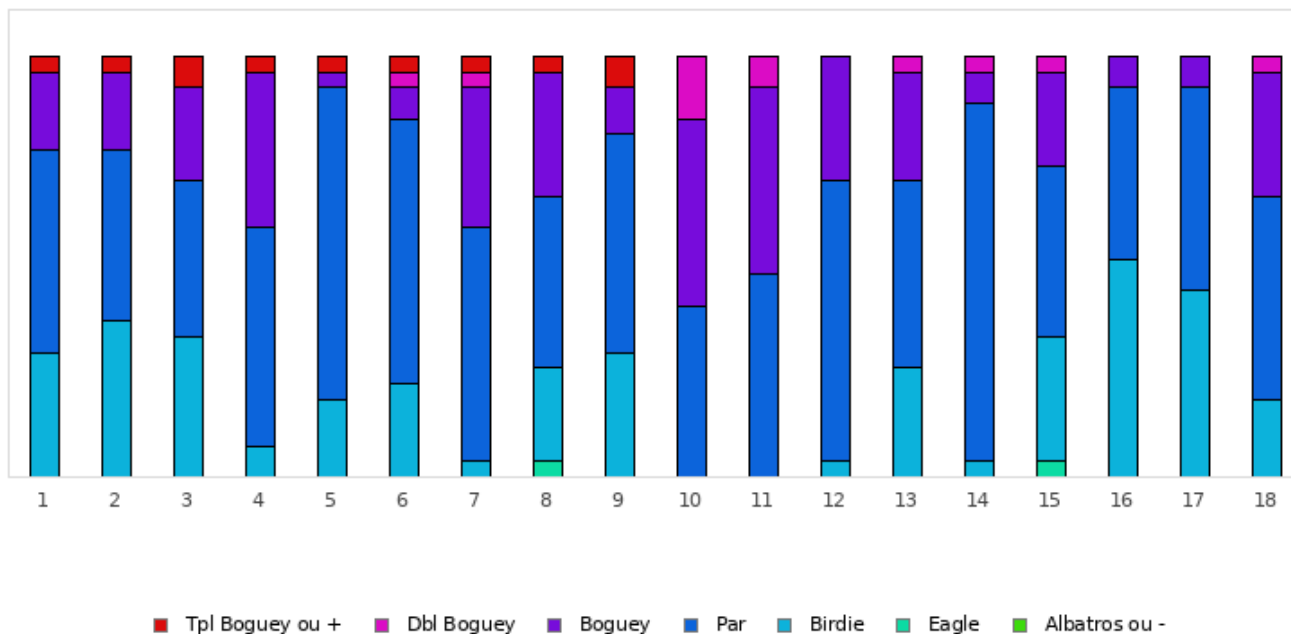

FOOTGOLF FRANCE
Association Française de FootGolf

GOLF DE LA FORÊT VERTE

Ancien Parcours

Répartition des scores

Trous	1	2	3	4	5	6	7	8	9	10	11	12	13	14	15	16	17	18	Total
PAR de réf.	4	4	4	3	4	3	4	3	4	4	4	4	5	5	4	5	4	4	72
Albatros ou -	0 0%	0 0%	0 0%	0 0%	0 0%	0 0%	0 0%	0 0%	0 0%	0 0%	0 0%	0 0%	0 0%	0 0%	0 0%	0 0%	0 0%	0 0%	0 0%
Eagle	0 0%	0 0%	0 0%	0 0%	0 0%	0 0%	0 0%	1 3.7%	0 0%	0 0%	0 0%	0 0%	0 0%	0 0%	1 3.7%	0 0%	0 0%	0 0%	2 0.4%
Birdie	8 29.6%	10 37%	9 33.3%	2 7.4%	5 18.5%	6 22.2%	1 3.7%	6 22.2%	8 29.6%	0 0%	0 0%	1 3.7%	7 25.9%	1 3.7%	8 29.6%	14 51.9%	12 44.4%	5 18.5%	103 21.2%
PAR	13 48.1%	11 40.7%	10 37%	14 51.9%	20 74.1%	17 63%	15 55.6%	11 40.7%	14 51.9%	11 40.7%	13 48.1%	18 66.7%	12 44.4%	23 85.2%	11 40.7%	11 40.7%	13 48.1%	13 48.1%	250 51.4%
Boguey	5 18.5%	5 18.5%	6 22.2%	10 37%	1 3.7%	2 7.4%	9 33.3%	8 29.6%	3 11.1%	12 44.4%	12 44.4%	8 29.6%	7 25.9%	2 7.4%	6 22.2%	2 7.4%	2 7.4%	8 29.6%	108 22.2%
Dbl Boguey	0 0%	0 0%	0 0%	0 0%	0 0%	1 3.7%	1 3.7%	0 0%	0 0%	4 14.8%	2 7.4%	0 0%	1 3.7%	1 3.7%	1 3.7%	0 0%	0 0%	1 3.7%	12 2.5%
Tpl Boguey	1 3.7%	1 3.7%	2 7.4%	1 3.7%	1 3.7%	1 3.7%	1 3.7%	1 3.7%	2 7.4%	0 0%	0 0%	0 0%	0 0%	0 0%	0 0%	0 0%	0 0%	0 0%	11 2.3%
Min	3	3	3	2	3	2	3	1	3	4	4	3	4	4	2	4	3	3	1
Max	10	10	10	10	10	10	10	10	10	6	6	5	7	7	6	6	5	6	10
Moyenne	4.1	4	4.2	3.6	4.1	3.2	4.6	3.3	4.3	4.7	4.6	4.3	5.1	5.1	3.9	4.6	3.6	4.2	4.2

Record du Parcours

M. HEDIN Frederic

2026 - E1 - Forêt Verte (NFGT1)

-8

FOOTGOLF FRANCE
Association Française de FootGolf

GOLF DE LA FORÊT VERTE

Nouveau Parcours

Répartition des scores