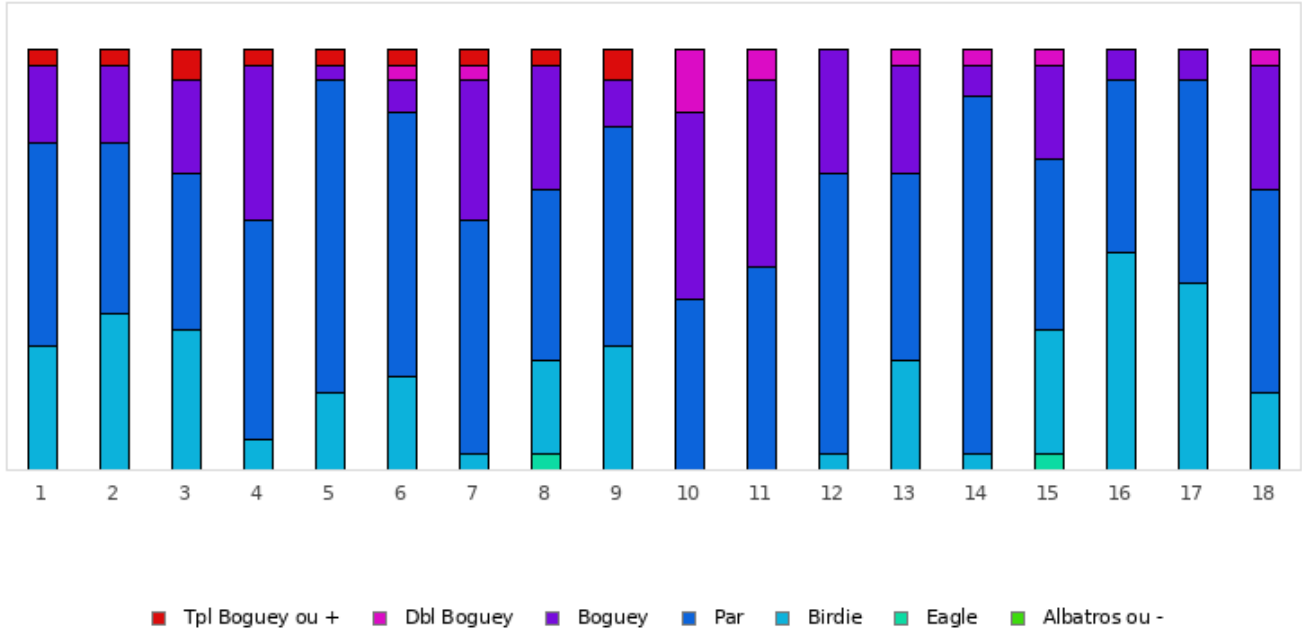

FOOTGOLF FRANCE
Association Française de FootGolf

GOLF DE LA FORÊT VERTE

2026 - E1 - Forêt Verte (NFGT1) - Ancien Parcours

Répartition des scores

Trous	1	2	3	4	5	6	7	8	9	10	11	12	13	14	15	16	17	18	Total
PAR de réf.	4	4	4	3	4	3	4	3	4	4	4	4	5	5	4	5	4	4	72
Albatros ou -	0 0%	0 0%	0 0%	0 0%	0 0%	0 0%	0 0%	0 0%	0 0%	0 0%	0 0%	0 0%	0 0%	0 0%	0 0%	0 0%	0 0%	0 0%	0 0%
Eagle	0 0%	0 0%	0 0%	0 0%	0 0%	0 0%	0 0%	1 3.7%	0 0%	0 0%	0 0%	0 0%	0 0%	0 0%	1 3.7%	0 0%	0 0%	0 0%	2 0.4%
Birdie	8 29.6%	10 37%	9 33.3%	2 7.4%	5 18.5%	6 22.2%	1 3.7%	6 22.2%	8 29.6%	0 0%	0 0%	1 3.7%	7 25.9%	1 3.7%	8 29.6%	14 51.9%	12 44.4%	5 18.5%	103 21.2%
PAR	13 48.1%	11 40.7%	10 37%	14 51.9%	20 74.1%	17 63%	15 55.6%	11 40.7%	14 51.9%	11 40.7%	13 48.1%	18 66.7%	12 44.4%	23 85.2%	11 40.7%	11 40.7%	13 48.1%	13 48.1%	250 51.4%
Boguey	5 18.5%	5 18.5%	6 22.2%	10 37%	1 3.7%	2 7.4%	9 33.3%	8 29.6%	3 11.1%	12 44.4%	12 44.4%	8 29.6%	7 25.9%	2 7.4%	6 22.2%	2 7.4%	2 7.4%	8 29.6%	108 22.2%
Dbl Boguey	0 0%	0 0%	0 0%	0 0%	0 0%	1 3.7%	1 3.7%	0 0%	0 0%	4 14.8%	2 7.4%	0 0%	1 3.7%	1 3.7%	1 3.7%	0 0%	0 0%	1 3.7%	12 2.5%
Tpl Boguey	1 3.7%	1 3.7%	2 7.4%	1 3.7%	1 3.7%	1 3.7%	1 3.7%	1 3.7%	2 7.4%	0 0%	0 0%	0 0%	0 0%	0 0%	0 0%	0 0%	0 0%	0 0%	11 2.3%
Min	3	3	3	2	3	2	3	1	3	4	4	3	4	4	2	4	3	3	1
Max	10	10	10	10	10	10	10	10	10	6	6	5	7	7	6	6	5	6	10
Moyenne	4.1	4	4.2	3.6	4.1	3.2	4.6	3.3	4.3	4.7	4.6	4.3	5.1	5.1	3.9	4.6	3.6	4.2	4.2

Vainqueur de l'étape	M. HEDIN Frederic	2026 - E1 - Forêt Verte (NFGT1)	-8
Record du Parcours	M. HEDIN Frederic	2026 - E1 - Forêt Verte (NFGT1)	-8