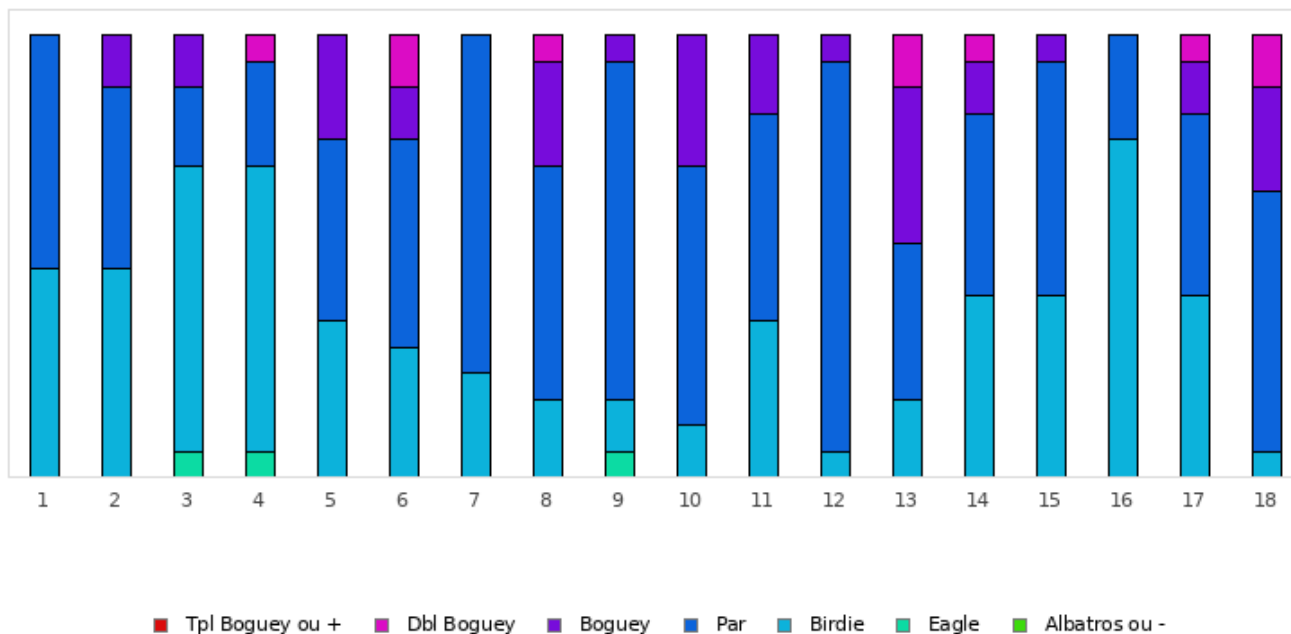

FOOTGOLF FRANCE
Association Française de FootGolf

GOLF DE LA FORÊT VERTE

2026 - E2 - Forêt Verte (NFGT2) - Nouveau Parcours

Répartition des scores

Trous	1	2	3	4	5	6	7	8	9	10	11	12	13	14	15	16	17	18	Total
PAR de réf.	3	4	4	4	4	3	4	3	4	4	4	4	5	5	4	5	4	4	72
Albatros ou -	0 0%	0 0%	0 0%	0 0%	0 0%	0 0%	0 0%	0 0%	0 0%	0 0%	0 0%	0 0%	0 0%	0 0%	0 0%	0 0%	0 0%	0 0%	0 0%
Eagle	0 0%	0 0%	1 5.9%	1 5.9%	0 0%	0 0%	0 0%	0 0%	1 5.9%	0 0%	0 0%	0 0%	0 0%	0 0%	0 0%	0 0%	0 0%	0 0%	3 1%
Birdie	8 47.1%	8 47.1%	11 64.7%	11 64.7%	6 35.3%	5 29.4%	4 23.5%	3 17.6%	2 11.8%	2 11.8%	6 35.3%	1 5.9%	3 17.6%	7 41.2%	7 41.2%	13 76.5%	7 41.2%	1 5.9%	105 34.3%
PAR	9 52.9%	7 41.2%	3 17.6%	4 23.5%	7 41.2%	8 47.1%	13 76.5%	9 52.9%	13 76.5%	10 58.8%	8 47.1%	15 88.2%	6 35.3%	7 41.2%	9 52.9%	4 23.5%	7 41.2%	10 58.8%	149 48.7%
Boguey	0 0%	2 11.8%	2 11.8%	0 0%	4 23.5%	2 11.8%	0 0%	4 23.5%	1 5.9%	5 29.4%	3 17.6%	1 5.9%	6 35.3%	2 11.8%	1 5.9%	0 0%	2 11.8%	4 23.5%	39 12.7%
Dbl Boguey	0 0%	0 0%	0 0%	1 5.9%	0 0%	2 11.8%	0 0%	1 5.9%	0 0%	0 0%	0 0%	0 0%	2 11.8%	1 5.9%	0 0%	0 0%	1 5.9%	2 11.8%	10 3.3%
Tpl Boguey	0 0%	0 0%	0 0%	0 0%	0 0%	0 0%	0 0%	0 0%	0 0%	0 0%	0 0%	0 0%	0 0%	0 0%	0 0%	0 0%	0 0%	0 0%	0 0%
Min	2	3	2	2	3	2	3	2	2	3	3	3	4	4	3	4	3	3	2
Max	3	5	5	6	5	5	4	5	5	5	5	5	7	7	5	5	6	6	7
Moyenne	2.5	3.6	3.4	3.4	3.9	3.1	3.8	3.2	3.8	4.2	3.8	4	5.4	4.8	3.6	4.2	3.8	4.4	3.8

Vainqueur de l'étape	M. LHER Maxime	2026 - E2 - Forêt Verte (NFGT2)	-10
Record du Parcours	M. LHER Maxime	2026 - E2 - Forêt Verte (NFGT2)	-10