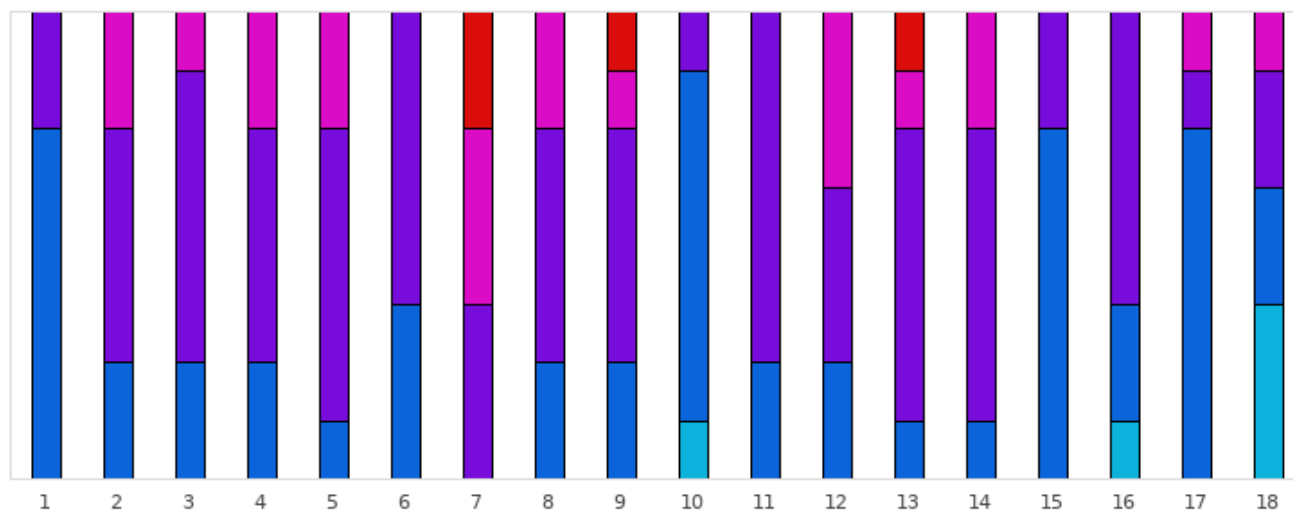

FOOTGOLF FRANCE
Association Française de FootGolf

GOLF DE SOUFFLENHEIM

2020 - ETAPE 32 : Golf de Soufflenheim TF - Soufflenheim - 18 trous

Répartition des scores

■ Tpl Boguey ou + ■ Dbl Boguey ■ Boguey ■ Par ■ Birdie ■ Eagle ■ Albatros ou -

Trous	1	2	3	4	5	6	7	8	9	10	11	12	13	14	15	16	17	18	Total
PAR de réf.	5	4	3	4	4	3	4	4	4	4	4	3	4	4	4	3	4	5	70
Albatros ou -	0 0%	0 0%	0 0%	0 0%	0 0%	0 0%	0 0%	0 0%	0 0%	0 0%	0 0%	0 0%	0 0%	0 0%	0 0%	0 0%	0 0%	0 0%	0 0%
Eagle	0 0%	0 0%	0 0%	0 0%	0 0%	0 0%	0 0%	0 0%	0 0%	0 0%	0 0%	0 0%	0 0%	0 0%	0 0%	0 0%	0 0%	0 0%	0 0%
Birdie	0 0%	0 0%	0 0%	0 0%	0 0%	0 0%	0 0%	0 0%	0 0%	1 12.5%	0 0%	0 0%	0 0%	0 0%	0 0%	1 12.5%	0 0%	3 37.5%	5 3.5%
PAR	6 75%	2 25%	2 25%	2 25%	1 12.5%	3 37.5%	0 0%	2 25%	2 25%	6 75%	2 25%	2 25%	1 12.5%	1 12.5%	6 75%	2 25%	6 75%	2 25%	48 33.3%
Boguey	2 25%	4 50%	5 62.5%	4 50%	5 62.5%	5 62.5%	3 37.5%	4 50%	4 50%	1 12.5%	6 75%	3 37.5%	5 62.5%	5 62.5%	2 25%	5 62.5%	1 12.5%	2 25%	66 45.8%
Dbl Boguey	0 0%	2 25%	1 12.5%	2 25%	2 25%	0 0%	3 37.5%	2 25%	1 12.5%	0 0%	0 0%	3 37.5%	1 12.5%	2 25%	0 0%	0 0%	1 12.5%	1 12.5%	21 14.6%
Tpl Boguey	0 0%	0 0%	0 0%	0 0%	0 0%	0 0%	2 25%	0 0%	1 12.5%	0 0%	0 0%	0 0%	1 12.5%	0 0%	0 0%	0 0%	0 0%	0 0%	4 2.8%
Min	5	4	3	4	4	3	5	4	4	3	4	3	4	4	4	2	4	4	2
Max	6	6	5	6	6	4	7	6	8	5	5	5	7	6	5	4	6	7	8
Moyenne	5.3	5	3.9	5	5.1	3.6	5.9	5	5.3	4	4.8	4.1	5.3	5.1	4.3	3.5	4.4	5.1	4.7