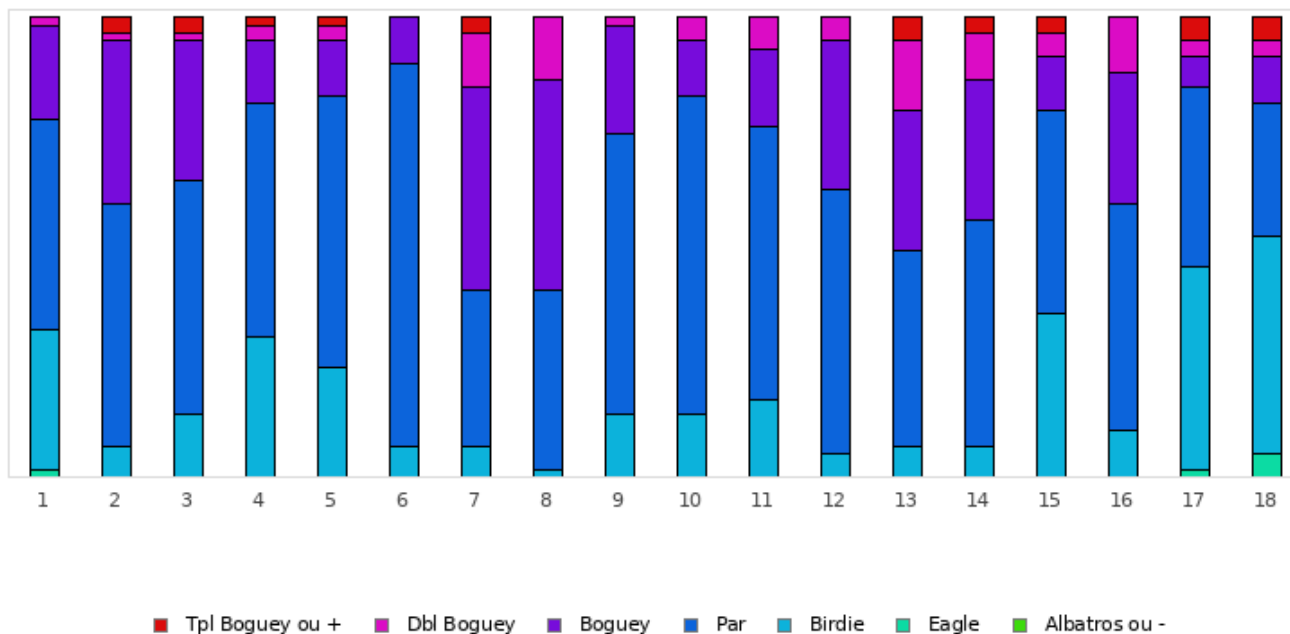

FOOTGOLF FRANCE
Association Française de FootGolf

GOLF DE SOUFFLENHEIM

2021 - ÉTAPE 3 : Golf de Soufflenheim (AFGT) - Soufflenheim - 18 trous

Répartition des scores

Trous	1	2	3	4	5	6	7	8	9	10	11	12	13	14	15	16	17	18	Total
PAR de réf.	5	4	3	4	4	3	4	4	4	4	4	3	4	4	4	3	4	5	70
Albatros ou -	0 0%	0 0%	0 0%	0 0%	0 0%	0 0%	0 0%	0 0%	0 0%	0 0%	0 0%	0 0%	0 0%	0 0%	0 0%	0 0%	0 0%	0 0%	0 0%
Eagle	1 1.7%	0 0%	0 0%	0 0%	0 0%	0 0%	0 0%	0 0%	0 0%	0 0%	0 0%	0 0%	0 0%	0 0%	0 0%	0 0%	1 1.7%	3 5.1%	5 0.5%
Birdie	18 30.5%	4 6.8%	8 13.6%	18 30.5%	14 23.7%	4 6.8%	4 6.8%	1 1.7%	8 13.6%	8 13.6%	10 16.9%	3 5.1%	4 6.8%	4 6.8%	21 35.6%	6 10.2%	26 44.1%	28 47.5%	189 17.8%
PAR	27 45.8%	31 52.5%	30 50.8%	30 50.8%	35 59.3%	49 83.1%	20 33.9%	23 39%	36 61%	41 69.5%	35 59.3%	34 57.6%	25 42.4%	29 49.2%	26 44.1%	29 49.2%	23 39%	17 28.8%	540 50.8%
Boguey	12 20.3%	21 35.6%	18 30.5%	8 13.6%	7 11.9%	6 10.2%	26 44.1%	27 45.8%	14 23.7%	7 11.9%	10 16.9%	19 32.2%	18 30.5%	18 30.5%	7 11.9%	17 28.8%	4 6.8%	6 10.2%	245 23.1%
Dbl Boguey	1 1.7%	1 1.7%	1 1.7%	2 3.4%	2 3.4%	0 0%	7 11.9%	8 13.6%	1 1.7%	3 5.1%	4 6.8%	3 5.1%	9 15.3%	6 10.2%	3 5.1%	7 11.9%	2 3.4%	2 3.4%	62 5.8%
Tpl Boguey	0 0%	2 3.4%	2 3.4%	1 1.7%	1 1.7%	0 0%	2 3.4%	0 0%	0 0%	0 0%	0 0%	0 0%	3 5.1%	2 3.4%	2 3.4%	0 0%	3 5.1%	3 5.1%	21 2%
Min	3	3	2	3	3	2	3	3	3	3	3	2	3	3	3	2	2	3	2
Max	7	10	8	7	7	4	10	6	6	6	6	5	7	7	7	5	7	8	10
Moyenne	4.9	4.5	3.4	3.9	4	3	4.8	4.7	4.1	4.1	4.1	3.4	4.7	4.5	4	3.4	3.8	4.7	4.1

Vainqueur de l'étape	M. PFRIMMER Guillaume	2021 - ÉTAPE 3 : Golf de Soufflenheim (AFGT)	-6
Record du Parcours	M. BALESTRA Antonio	2026 - E6 - SOUFFLENHEIM	-13