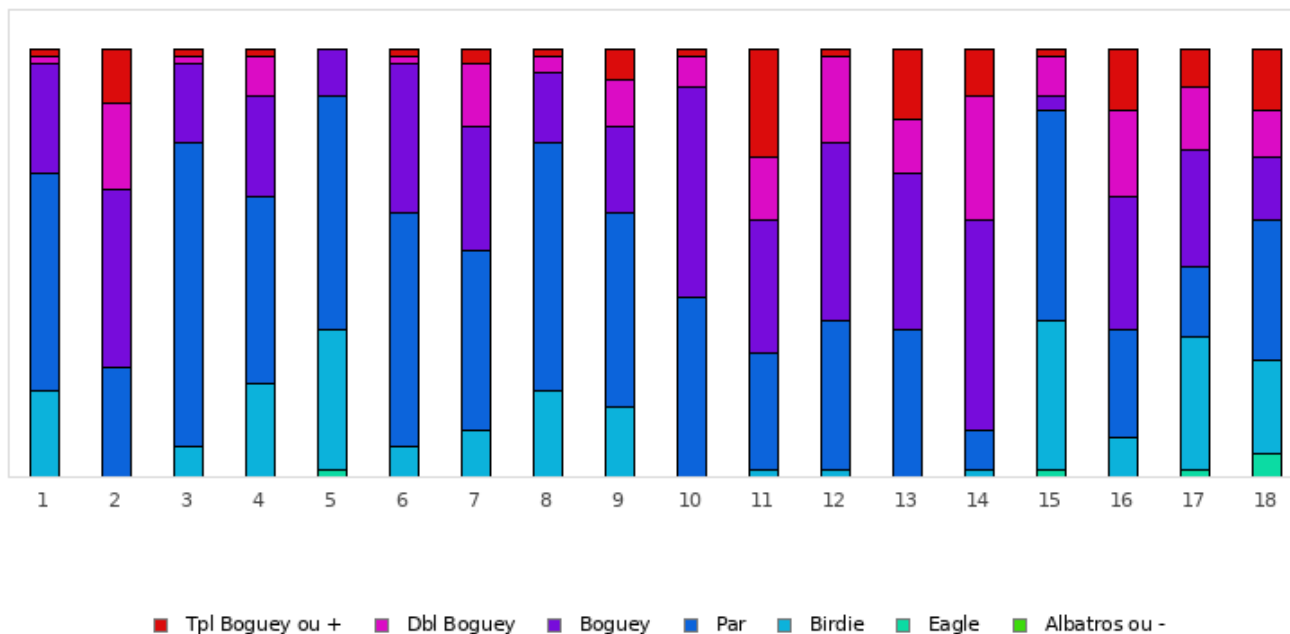

# GOLF DE SOUFFLENHEIM

2022 - ÉTAPE 2 : Soufflenheim - Soufflenheim - 18 trous

Répartition des scores

Trous	1	2	3	4	5	6	7	8	9	10	11	12	13	14	15	16	17	18	Total	
PAR de réf.	5	4	3	4	4	3	4	4	4	4	4	3	4	4	4	3	4	5	70	
Albatros ou -	0 0%	0 0%	0 0%	0 0%	0 0%	0 0%	0 0%	0 0%	0 0%	0 0%	0 0%	0 0%	0 0%	0 0%	0 0%	0 0%	0 0%	0 0%	0	
Eagle	0 0%	0 0%	0 0%	0 0%	1 1.8%	0 0%	0 0%	0 0%	0 0%	0 0%	0 0%	0 0%	0 0%	0 0%	1 1.8%	0 0%	1 1.8%	3 5.5%	6 0.6%	
Birdie	11 20%	0 0%	4 7.3%	12 21.8%	18 32.7%	4 7.3%	6 10.9%	11 20%	9 16.4%	0 0%	1 1.8%	1 1.8%	0 0%	1 1.8%	19 34.5%	5 9.1%	17 30.9%	12 21.8%	131 13.2%	
PAR	28 50.9%	14 25.5%	39 70.9%	24 43.6%	30 54.5%	30 54.5%	23 41.8%	32 58.2%	25 45.5%	23 41.8%	15 27.3%	19 34.5%	19 34.5%	5 9.1%	27 49.1%	2 3.6%	14 30.9%	9 16.4%	18 32.7%	394 39.8%
Boguey	14 25.5%	23 41.8%	10 18.2%	13 23.6%	6 10.9%	19 34.5%	16 29.1%	9 16.4%	11 20%	27 49.1%	17 30.9%	23 41.8%	20 36.4%	27 49.1%	2 3.6%	17 30.9%	15 27.3%	8 14.5%	277 28%	
Dbl Boguey	1 1.8%	11 20%	1 1.8%	5 9.1%	0 0%	1 1.8%	8 14.5%	2 3.6%	6 10.9%	4 7.3%	8 14.5%	11 20%	7 12.7%	16 29.1%	5 9.1%	11 20%	8 14.5%	6 10.9%	111 11.2%	
Tpl Boguey	1 1.8%	7 12.7%	1 1.8%	1 1.8%	0 0%	1 1.8%	2 3.6%	1 1.8%	4 7.3%	1 1.8%	14 25.5%	1 1.8%	9 16.4%	6 10.9%	1 1.8%	8 14.5%	5 9.1%	8 14.5%	71 7.2%	
Min	4	4	2	3	2	2	3	3	3	4	3	2	4	3	2	2	2	3	2	
Max	10	10	10	10	5	7	9	7	10	8	10	8	9	8	8	10	10	10	10	
Moyenne	5.2	5.3	3.3	4.3	3.7	3.4	4.6	4.1	4.6	4.7	5.5	3.9	5.2	5.4	3.9	4.3	4.6	5.7	4.5	