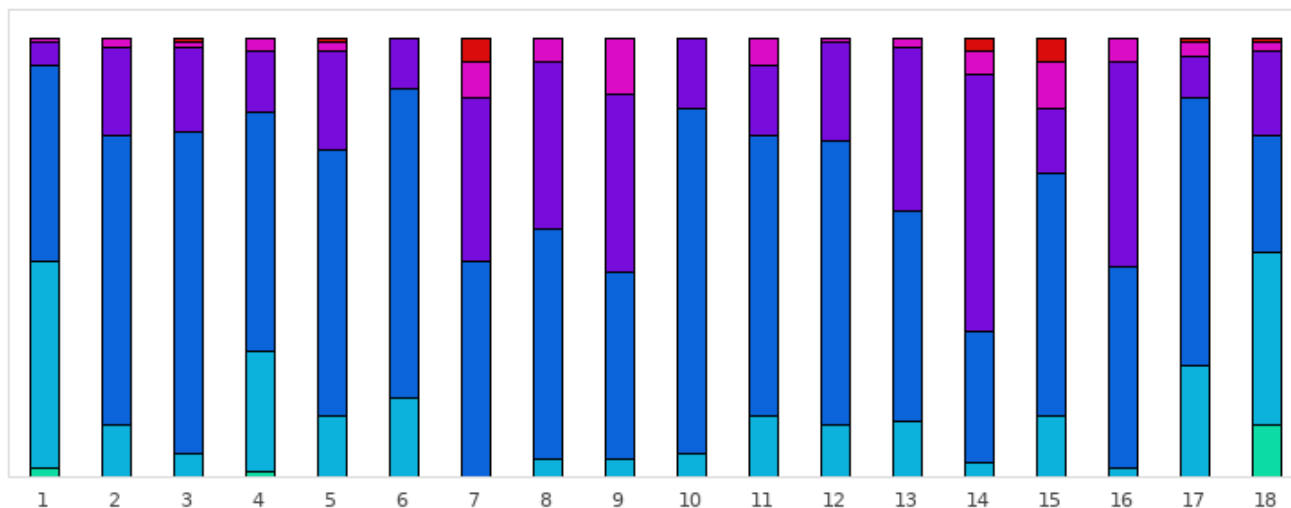

# GOLF DE SOUFFLENHEIM

**2022 - FINALE : Soufflenheim - Soufflenheim - 18 trous**

Répartition des scores

■ Tpl Boguey ou + ■ Dbl Boguey ■ Boguey ■ Par ■ Birdie ■ Eagle ■ Albatros ou -

Trous	1	2	3	4	5	6	7	8	9	10	11	12	13	14	15	16	17	18	Total
PAR de réf.	5	4	3	4	4	3	4	4	4	4	4	3	4	4	4	3	4	5	70
Albatros ou -	0 0%	0 0%	0 0%	0 0%	0 0%	0 0%	0 0%	0 0%	0 0%	0 0%	0 0%	0 0%	0 0%	0 0%	0 0%	0 0%	0 0%	0 0%	0 0%
Eagle	2 2.1%	0 0%	0 0%	1 1.1%	0 0%	0 0%	0 0%	0 0%	0 0%	0 0%	0 0%	0 0%	0 0%	0 0%	0 0%	0 0%	0 0%	11 11.7%	14 0.8%
Birdie	44 46.8%	11 11.7%	5 5.3%	26 27.7%	13 13.8%	17 18.1%	0 0%	4 4.3%	4 4.3%	5 5.3%	13 13.8%	11 11.7%	12 12.8%	3 3.2%	13 13.8%	2 2.1%	24 25.5%	37 39.4%	244 14.4%
PAR	42 44.7%	62 66%	69 73.4%	51 54.3%	57 60.6%	66 70.2%	46 48.9%	49 52.1%	40 42.6%	74 78.7%	60 63.8%	61 64.9%	45 47.9%	28 29.8%	52 55.3%	43 45.7%	57 60.6%	25 26.6%	927 54.8%
Boguey	5 5.3%	19 20.2%	18 19.1%	13 13.8%	21 22.3%	11 11.7%	35 37.2%	36 38.3%	38 40.4%	15 16%	15 16%	21 22.3%	35 37.2%	55 58.5%	14 14.9%	44 46.8%	9 9.6%	18 19.1%	422 24.9%
Dbl Boguey	1 1.1%	2 2.1%	1 1.1%	3 3.2%	2 2.1%	0 0%	8 8.5%	5 5.3%	12 12.8%	0 0%	6 6.4%	1 1.1%	2 2.1%	5 5.3%	10 10.6%	5 5.3%	3 3.2%	2 2.1%	68 4%
Tpl Boguey	0 0%	0 0%	1 1.1%	0 0%	1 1.1%	0 0%	5 5.3%	0 0%	0 0%	0 0%	0 0%	0 0%	0 0%	3 3.2%	5 5.3%	0 0%	1 1.1%	1 1.1%	17 1%
Min	3	3	2	2	3	2	4	3	3	3	3	2	3	3	3	2	3	3	2
Max	7	6	6	6	7	4	10	6	6	5	6	5	6	9	8	5	7	9	10
Moyenne	4.6	4.1	3.2	3.9	4.2	2.9	4.7	4.4	4.6	4.1	4.1	3.1	4.3	4.8	4.4	3.6	3.9	4.6	4.1